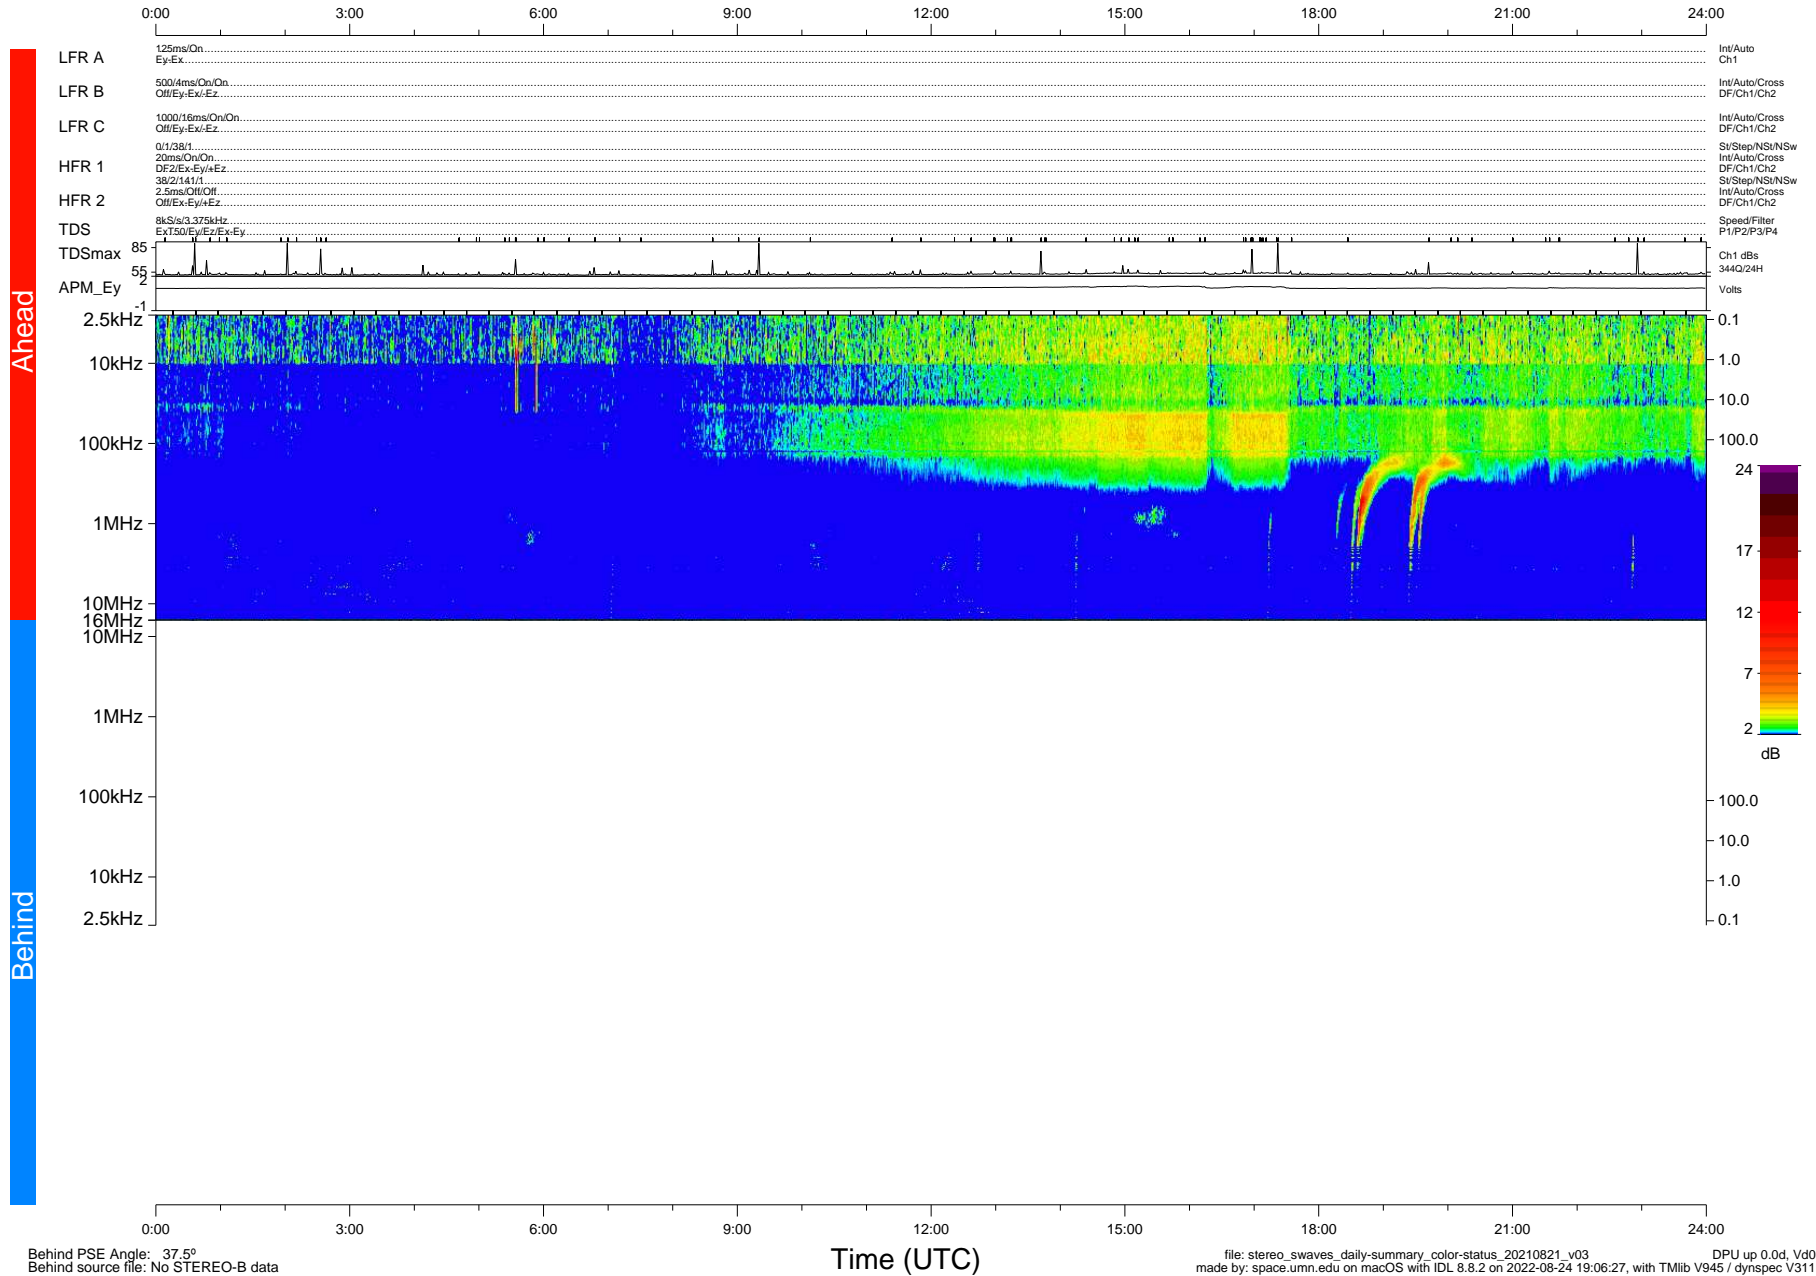

# STEREO/WAVES Daily Summary - 21-Aug-2021 (DOY 233)

Ahead source file: swaves\_ahead\_2021\_233\_1\_05.fin (Recovery: 100.0% HK, 103% Pkts)  
 Ahead PSE Angle: -42.9°

DPU up 2236.9d, V412d40

Behind PSE Angle: 37.5°  
 Behind source file: No STEREO-B data

Time (UTC)

file: stereo\_swaves\_daily-summary\_color-status\_20210821\_v03  
 made by: space.umn.edu on macOS with IDL 8.8.2 on 2022-08-24 19:06:27, with TMLib V945 / dynspec V311  
 DPU up 0.0d, Vd0