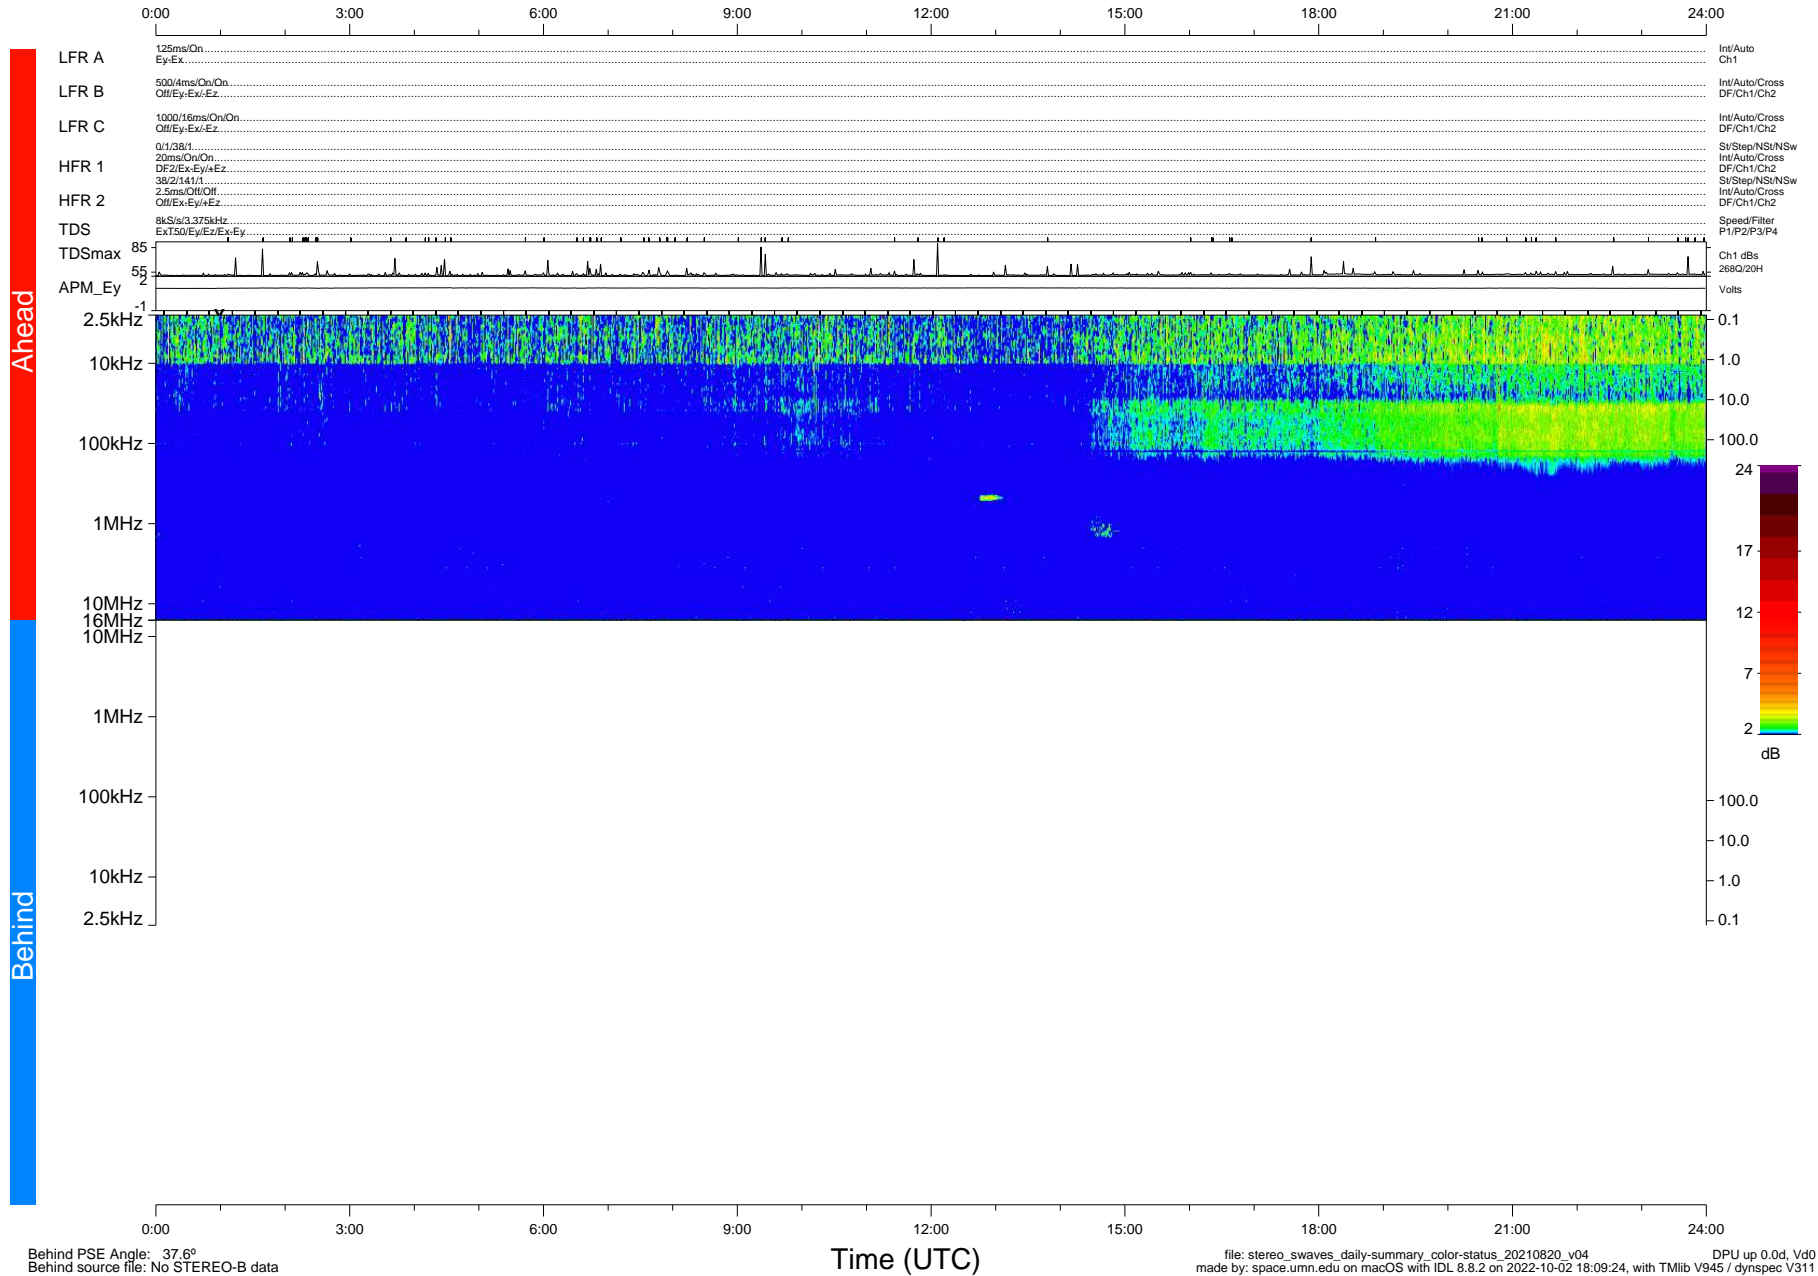

STEREO/WAVES Daily Summary - 20-Aug-2021 (DOY 232)

Ahead source file: swaves_ahead_2021_232_1_05.fin (Recovery: 100.0% HK, 91% Pkts)
Ahead PSE Angle: -42.9°

DPU up 2235.9d, V412d40

Behind PSE Angle: 37.6°
Behind source file: No STEREO-B data

Time (UTC)