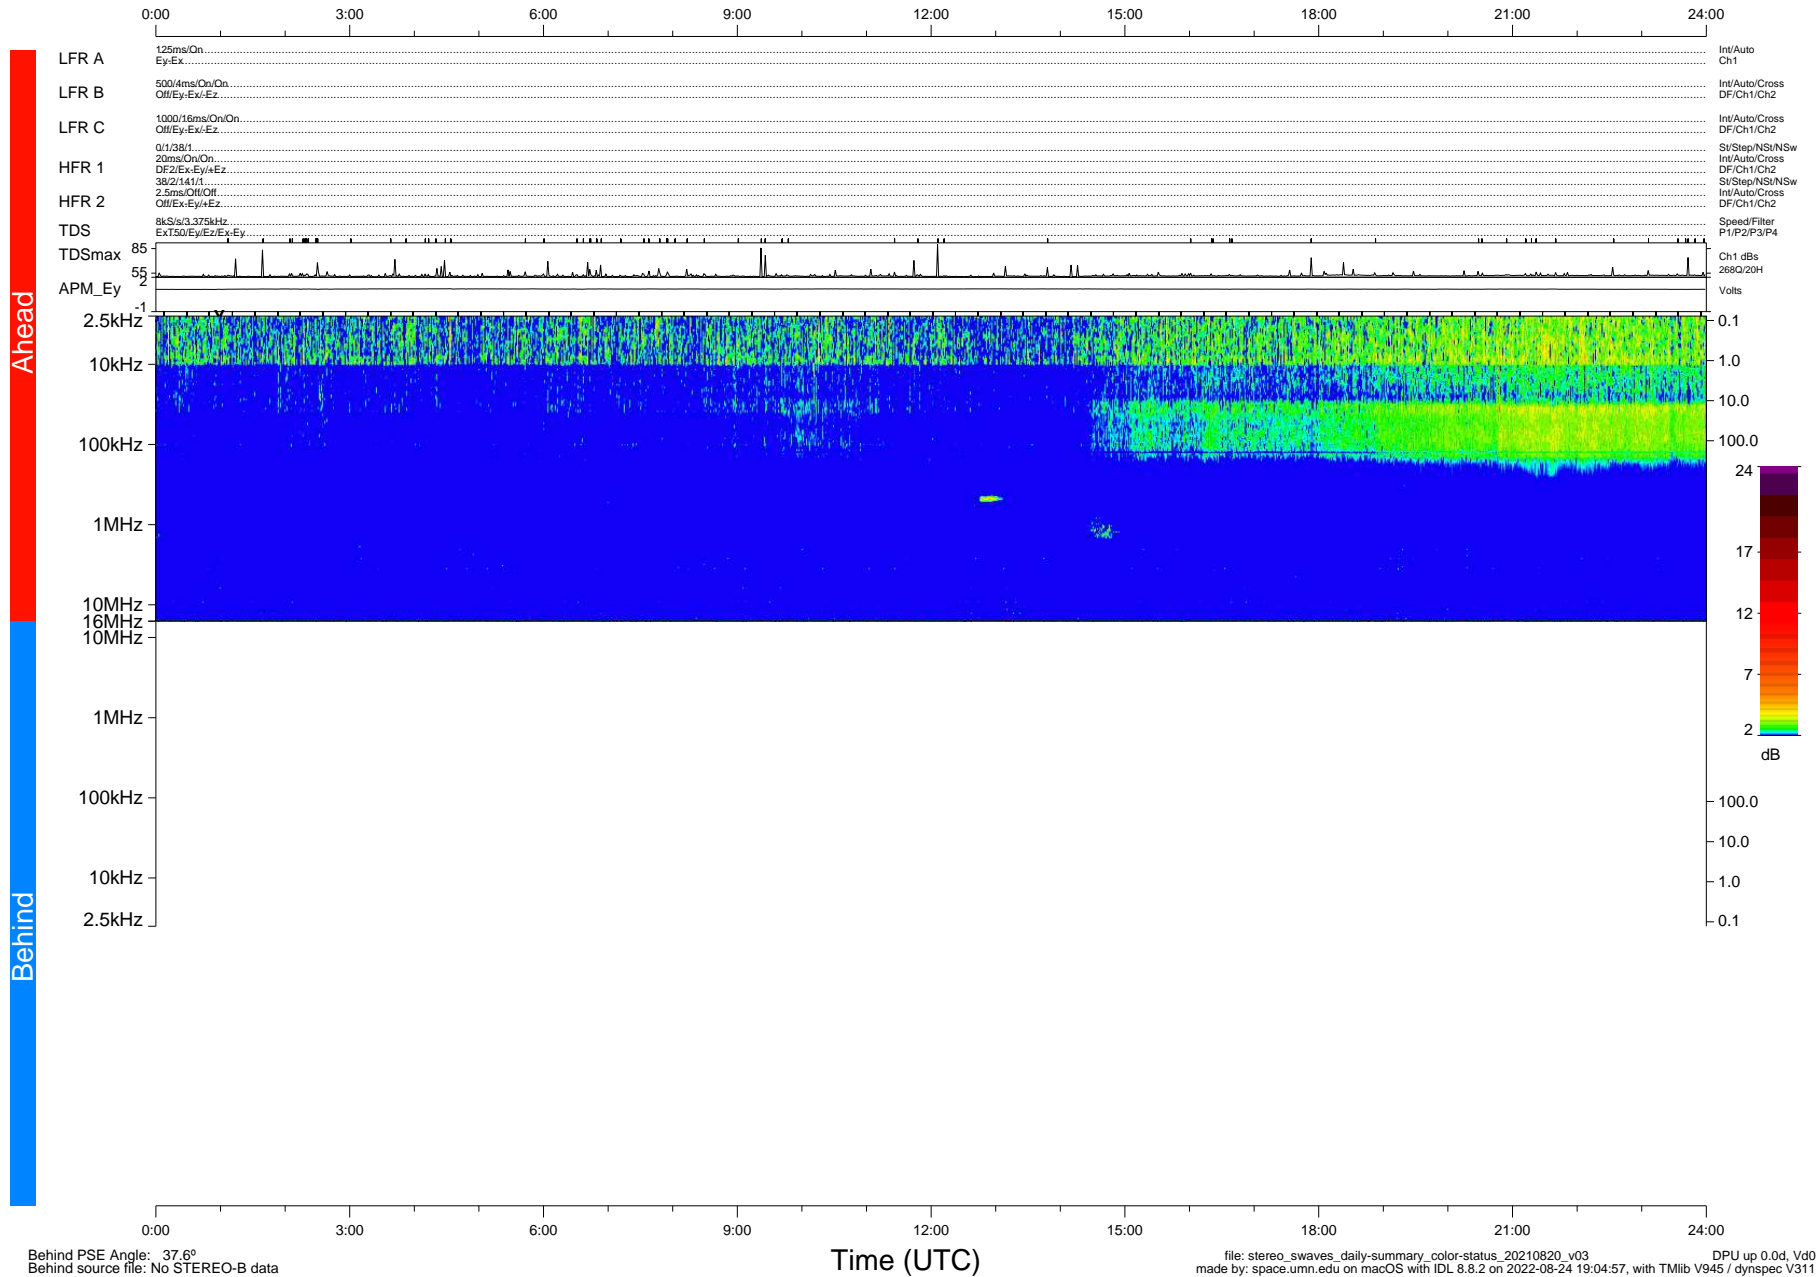

STEREO/WAVES Daily Summary - 20-Aug-2021 (DOY 232)

Ahead source file: swaves_ahead_2021_232_1_05.fin (Recovery: 100.0% HK, 91% Pkts)
 Ahead PSE Angle: -42.9°

DPU up 2235.9d, V412d40

Behind PSE Angle: 37.6°
 Behind source file: No STEREO-B data

Time (UTC)

file: stereo_swaves_daily-summary_color-status_20210820_v03
 made by: space.umn.edu on macOS with IDL 8.8.2 on 2022-08-24 19:04:57, with Tlib V945 / dynspec V311
 DPU up 0.0d, Vd0