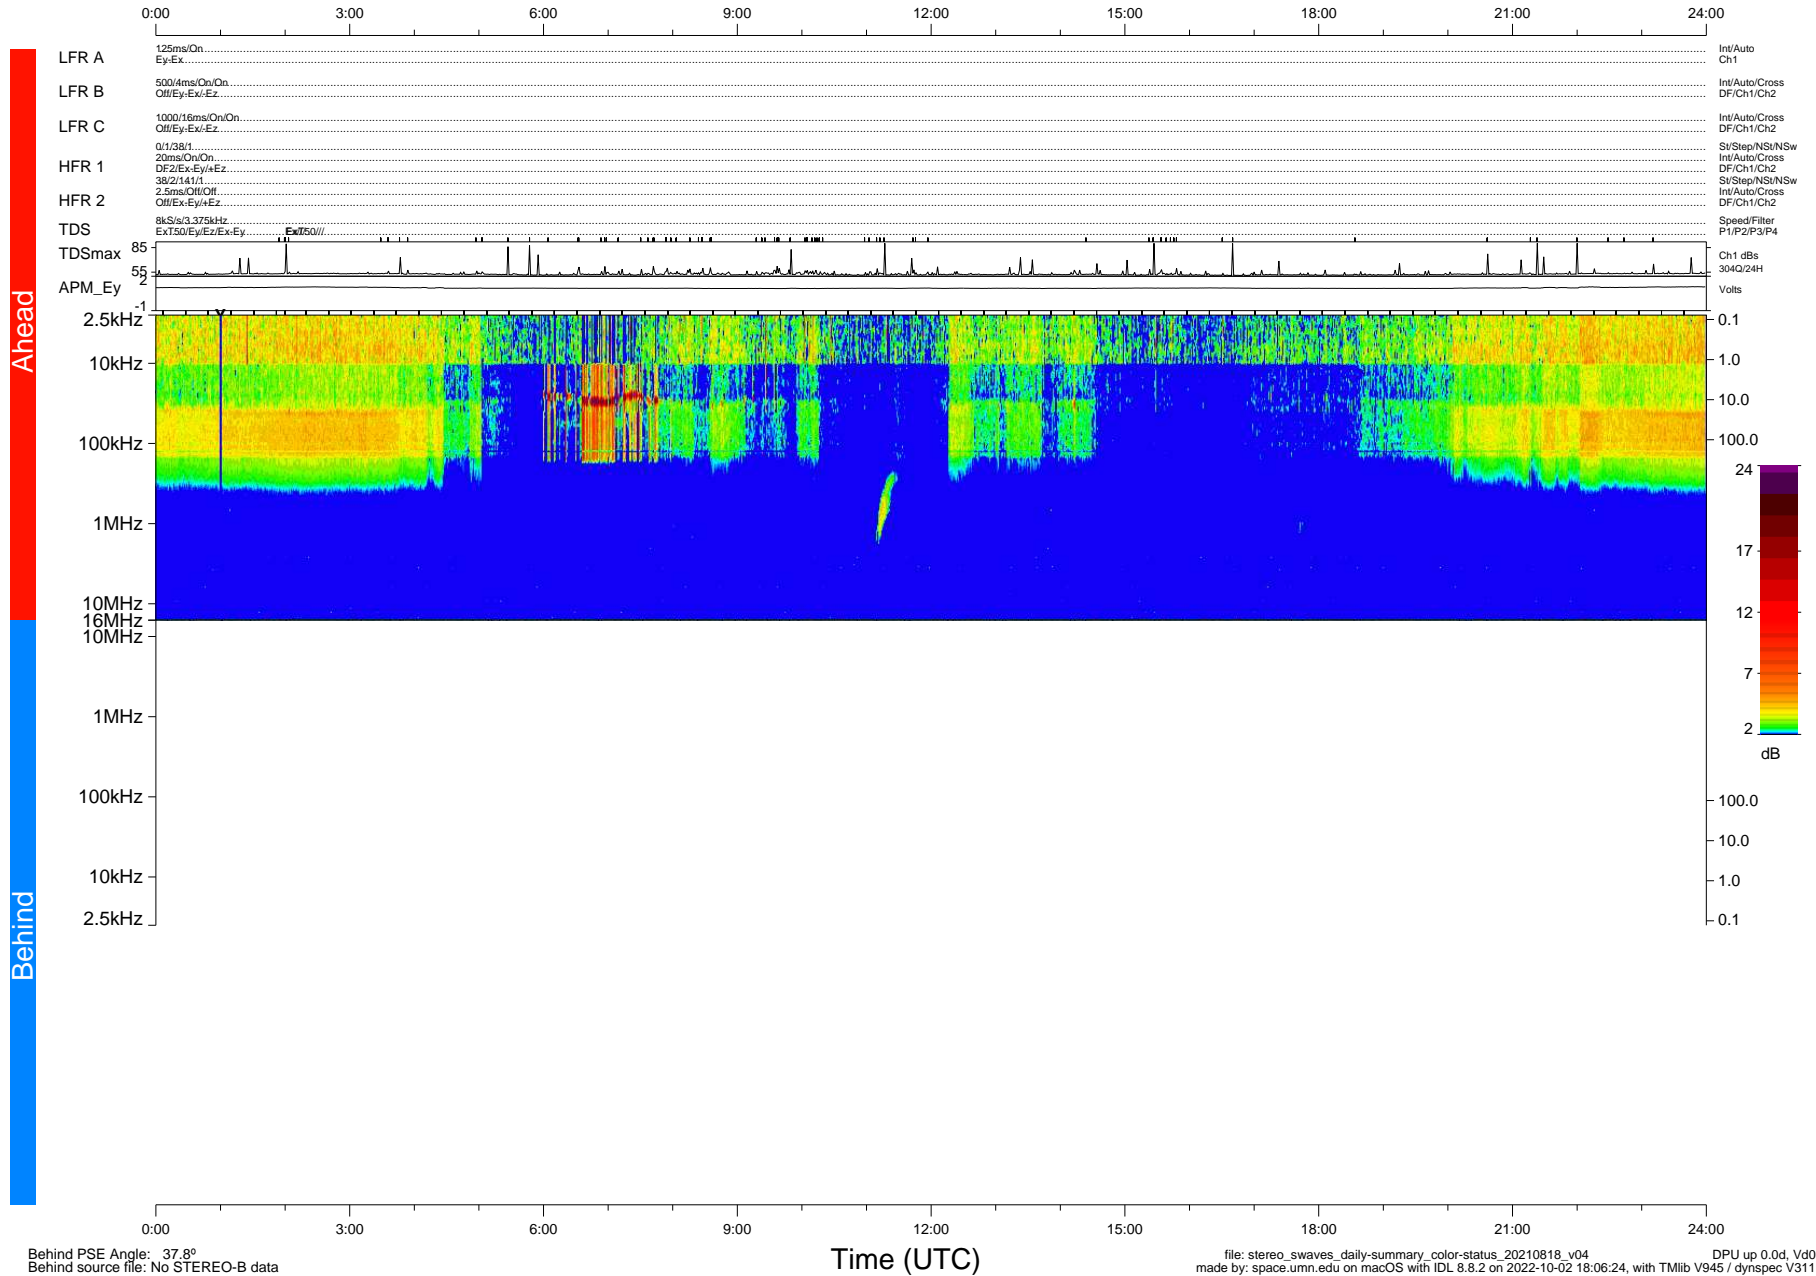

STEREO/WAVES Daily Summary - 18-Aug-2021 (DOY 230)

Ahead source file: swaves_ahead_2021_230_1_05.fin (Recovery: 100.0% HK, 96% Pkts)
Ahead PSE Angle: -43.1°

DPU up 2233.9d, V412d40

Behind PSE Angle: 37.8°
Behind source file: No STEREO-B data