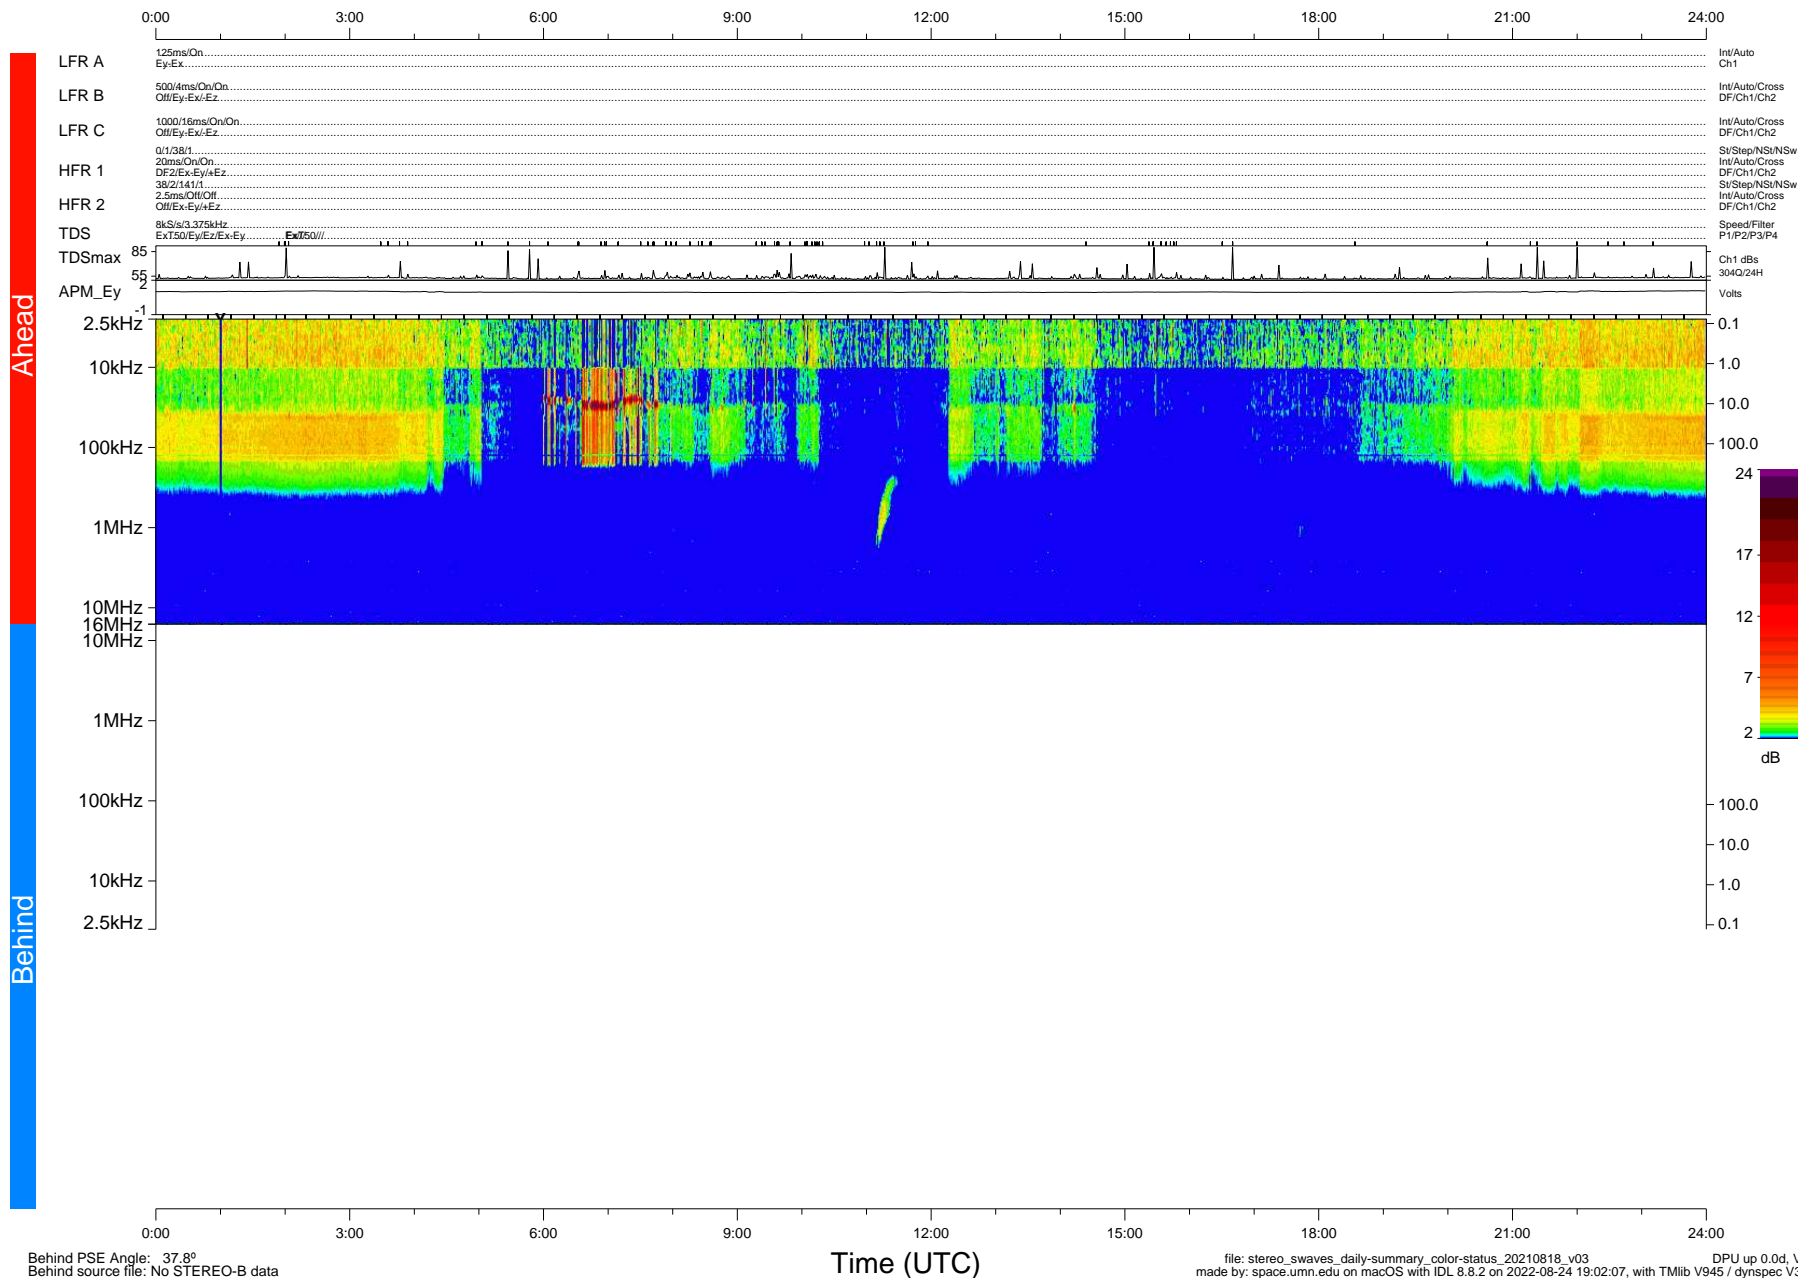

STEREO/WAVES Daily Summary - 18-Aug-2021 (DOY 230)

Ahead source file: swaves_ahead_2021_230_1_05.fin (Recovery: 100.0% HK, 96% Pkts)
Ahead PSE Angle: -43.1°

DPU up 2233.9d, V412d40

Behind PSE Angle: 37.8°
Behind source file: No STEREO-B data