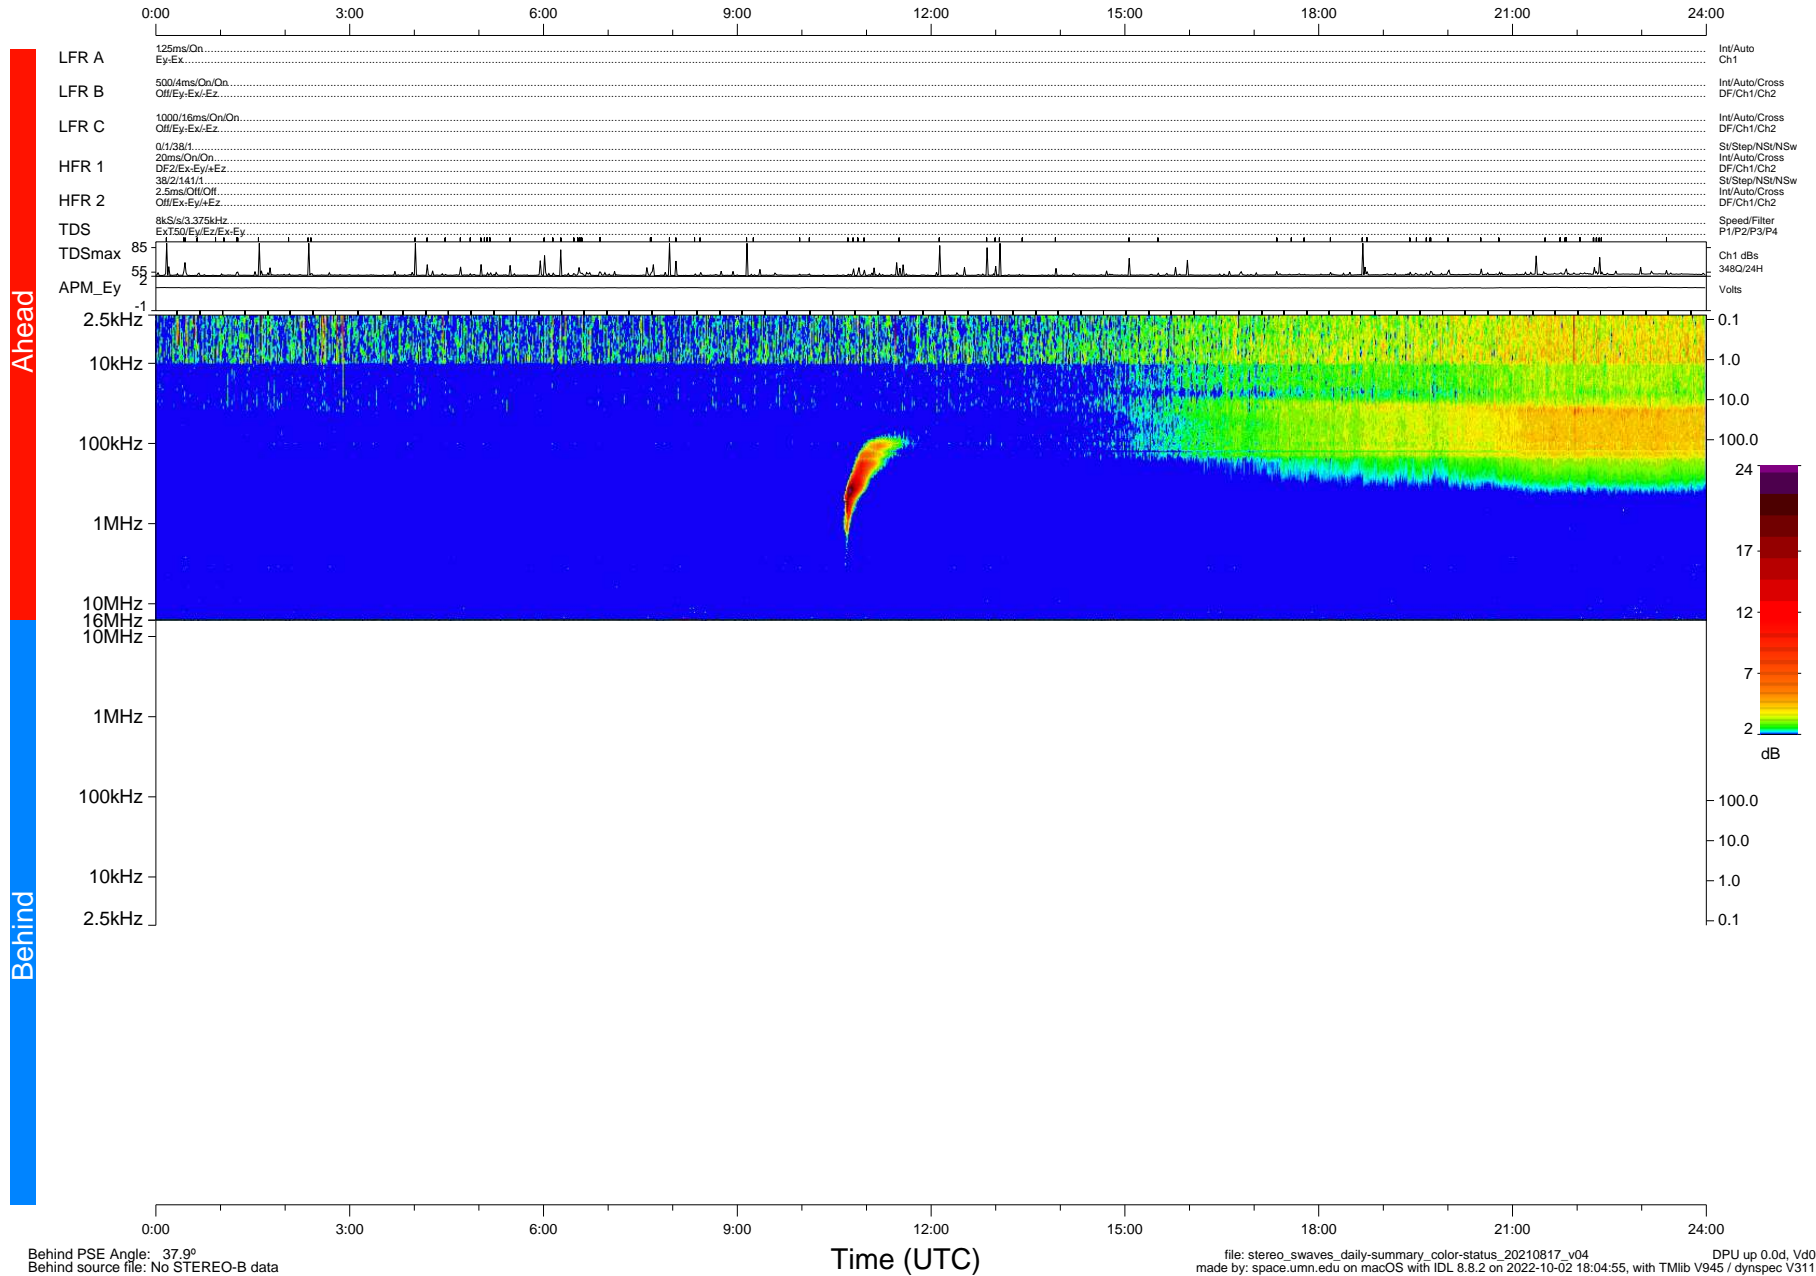

STEREO/WAVES Daily Summary - 17-Aug-2021 (DOY 229)

Ahead source file: swaves_ahead_2021_229_1_07.fin (Recovery: 100.0% HK, 103% Pkts)
 Ahead PSE Angle: -43.2°

DPU up 2232.9d, V412d40

Behind PSE Angle: 37.9°
 Behind source file: No STEREO-B data

file: stereo_swaves_daily-summary_color-status_20210817_v04 DPU up 0.0d, Vd0
 made by: space.umn.edu on macOS with IDL 8.8.2 on 2022-10-02 18:04:55, with Tlib V945 / dynspec V311