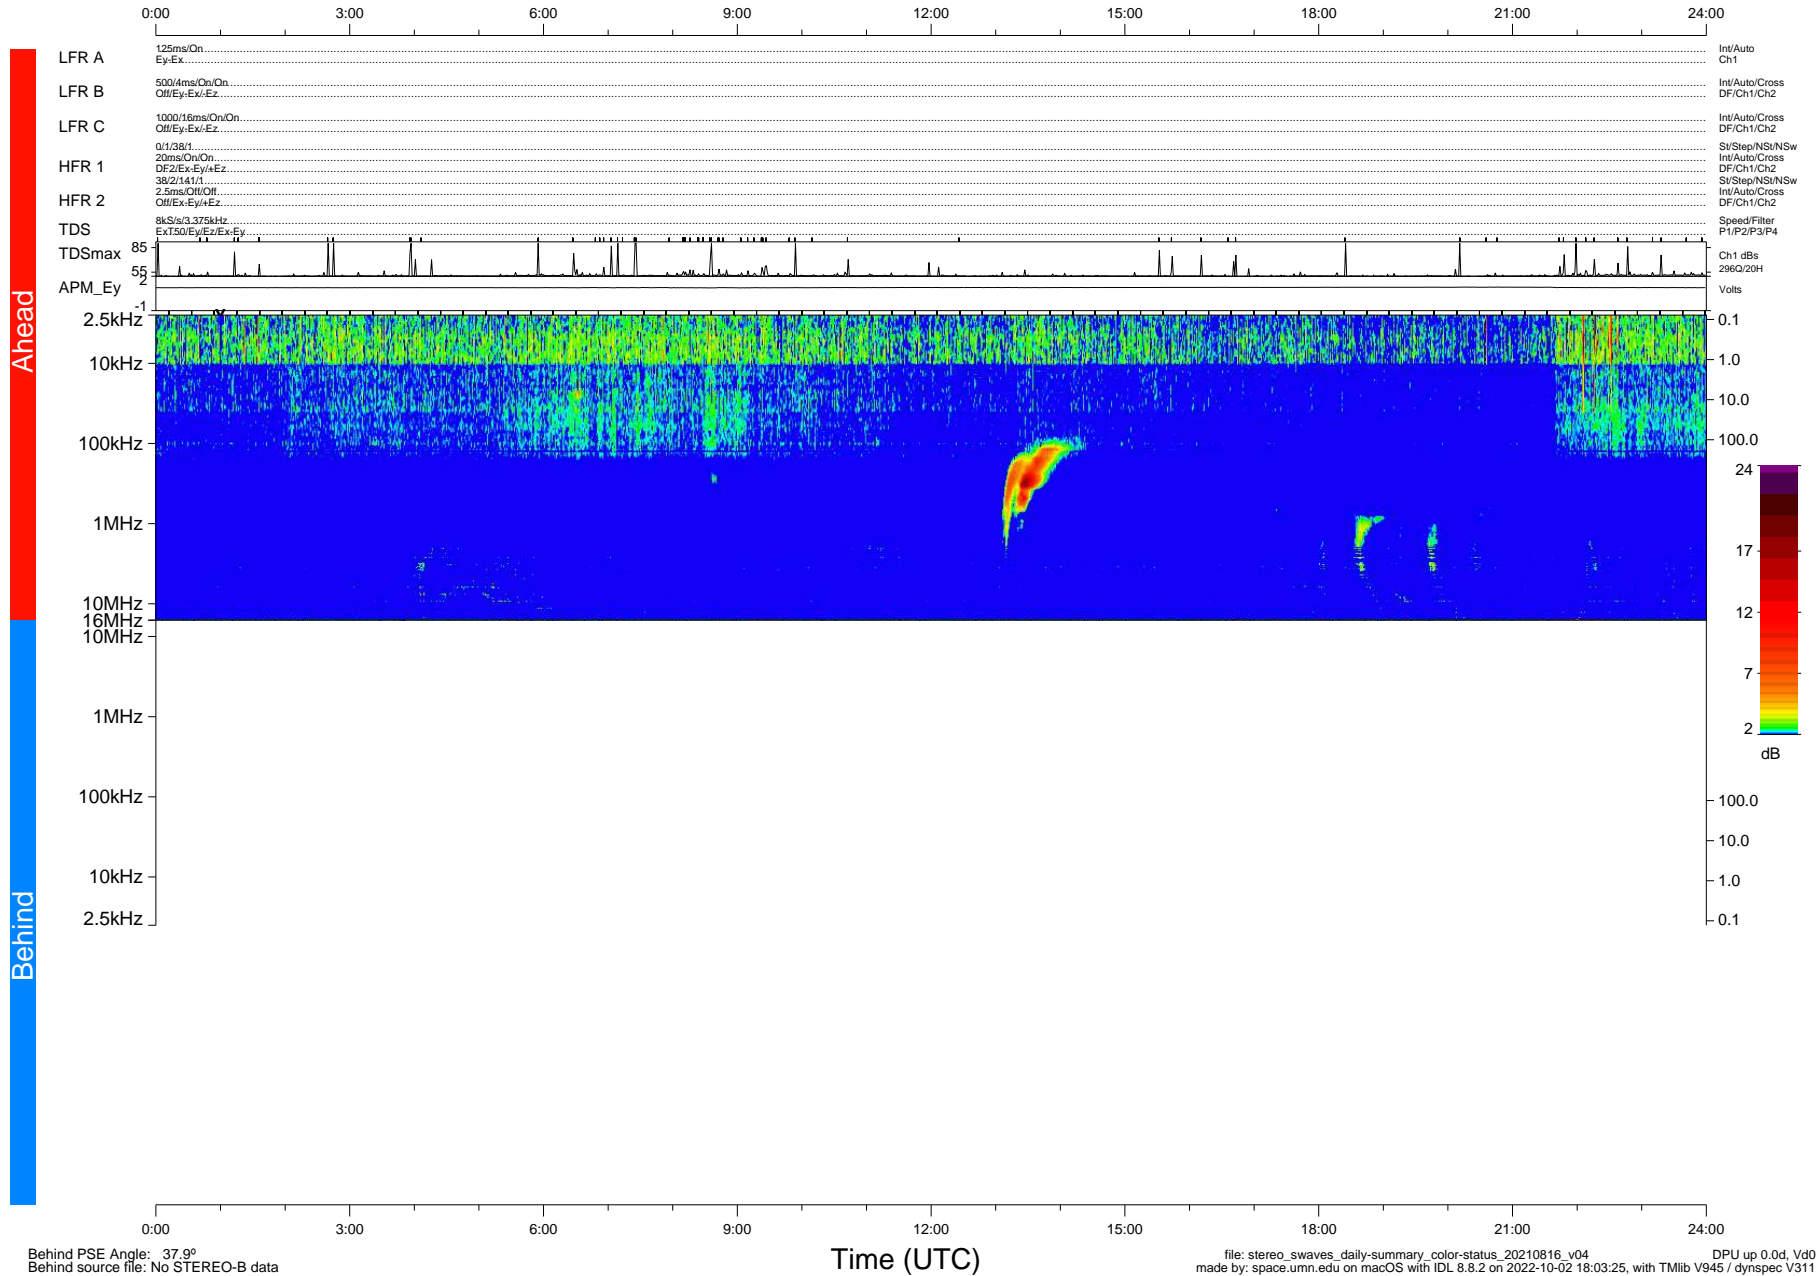

STEREO/WAVES Daily Summary - 16-Aug-2021 (DOY 228)

Ahead source file: swaves_ahead_2021_228_1_06.fin (Recovery: 100.0% HK, 95% Pkts)
Ahead PSE Angle: -43.3°

DPU up 2231.9d, V412d40

Behind PSE Angle: 37.9°
Behind source file: No STEREO-B data