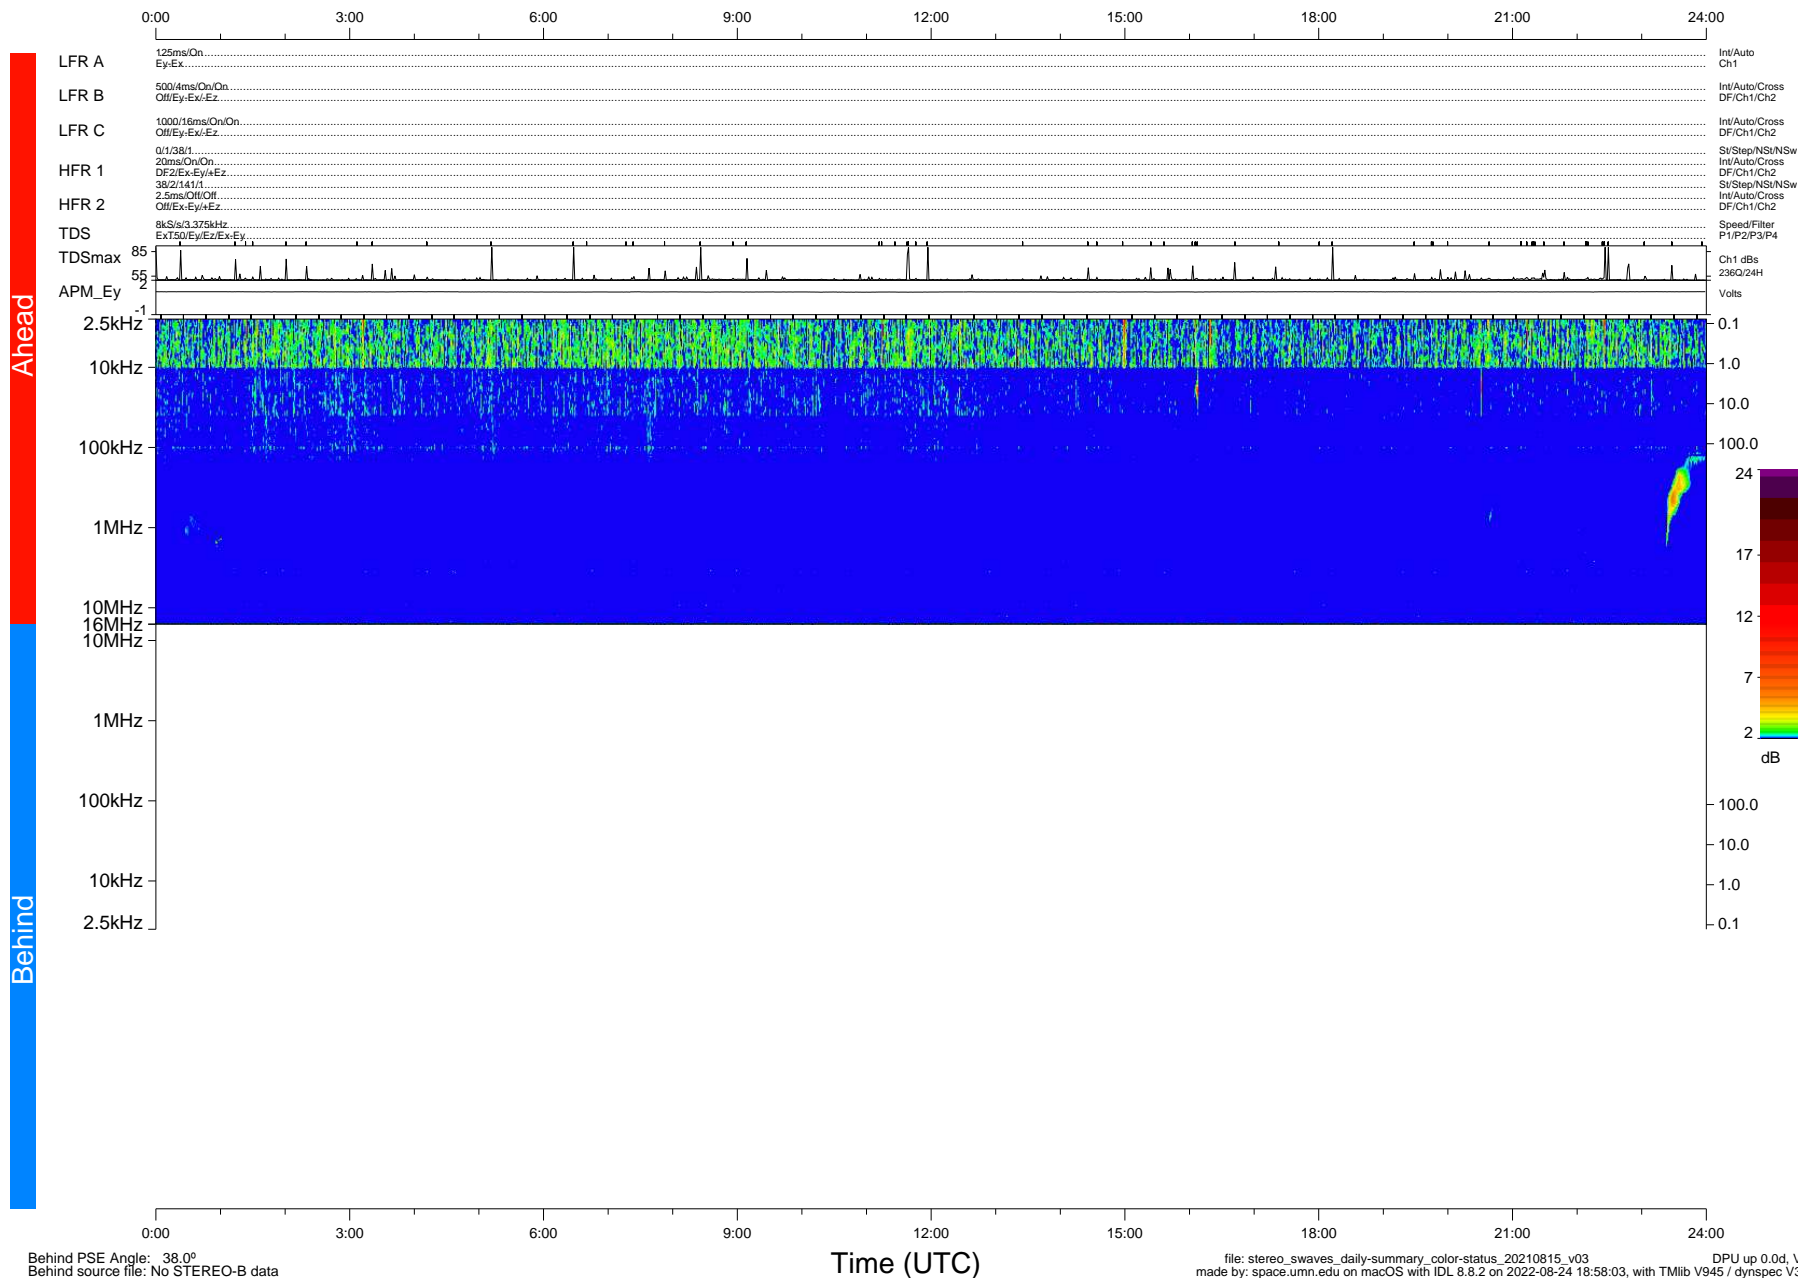

STEREO/WAVES Daily Summary - 15-Aug-2021 (DOY 227)

Ahead source file: swaves_ahead_2021_227_1_06.fin (Recovery: 100.0% HK, 87% Pkts)
Ahead PSE Angle: -43.4°

DPU up 2230.9d, V412d40

Behind PSE Angle: 38.0°
Behind source file: No STEREO-B data

Time (UTC)