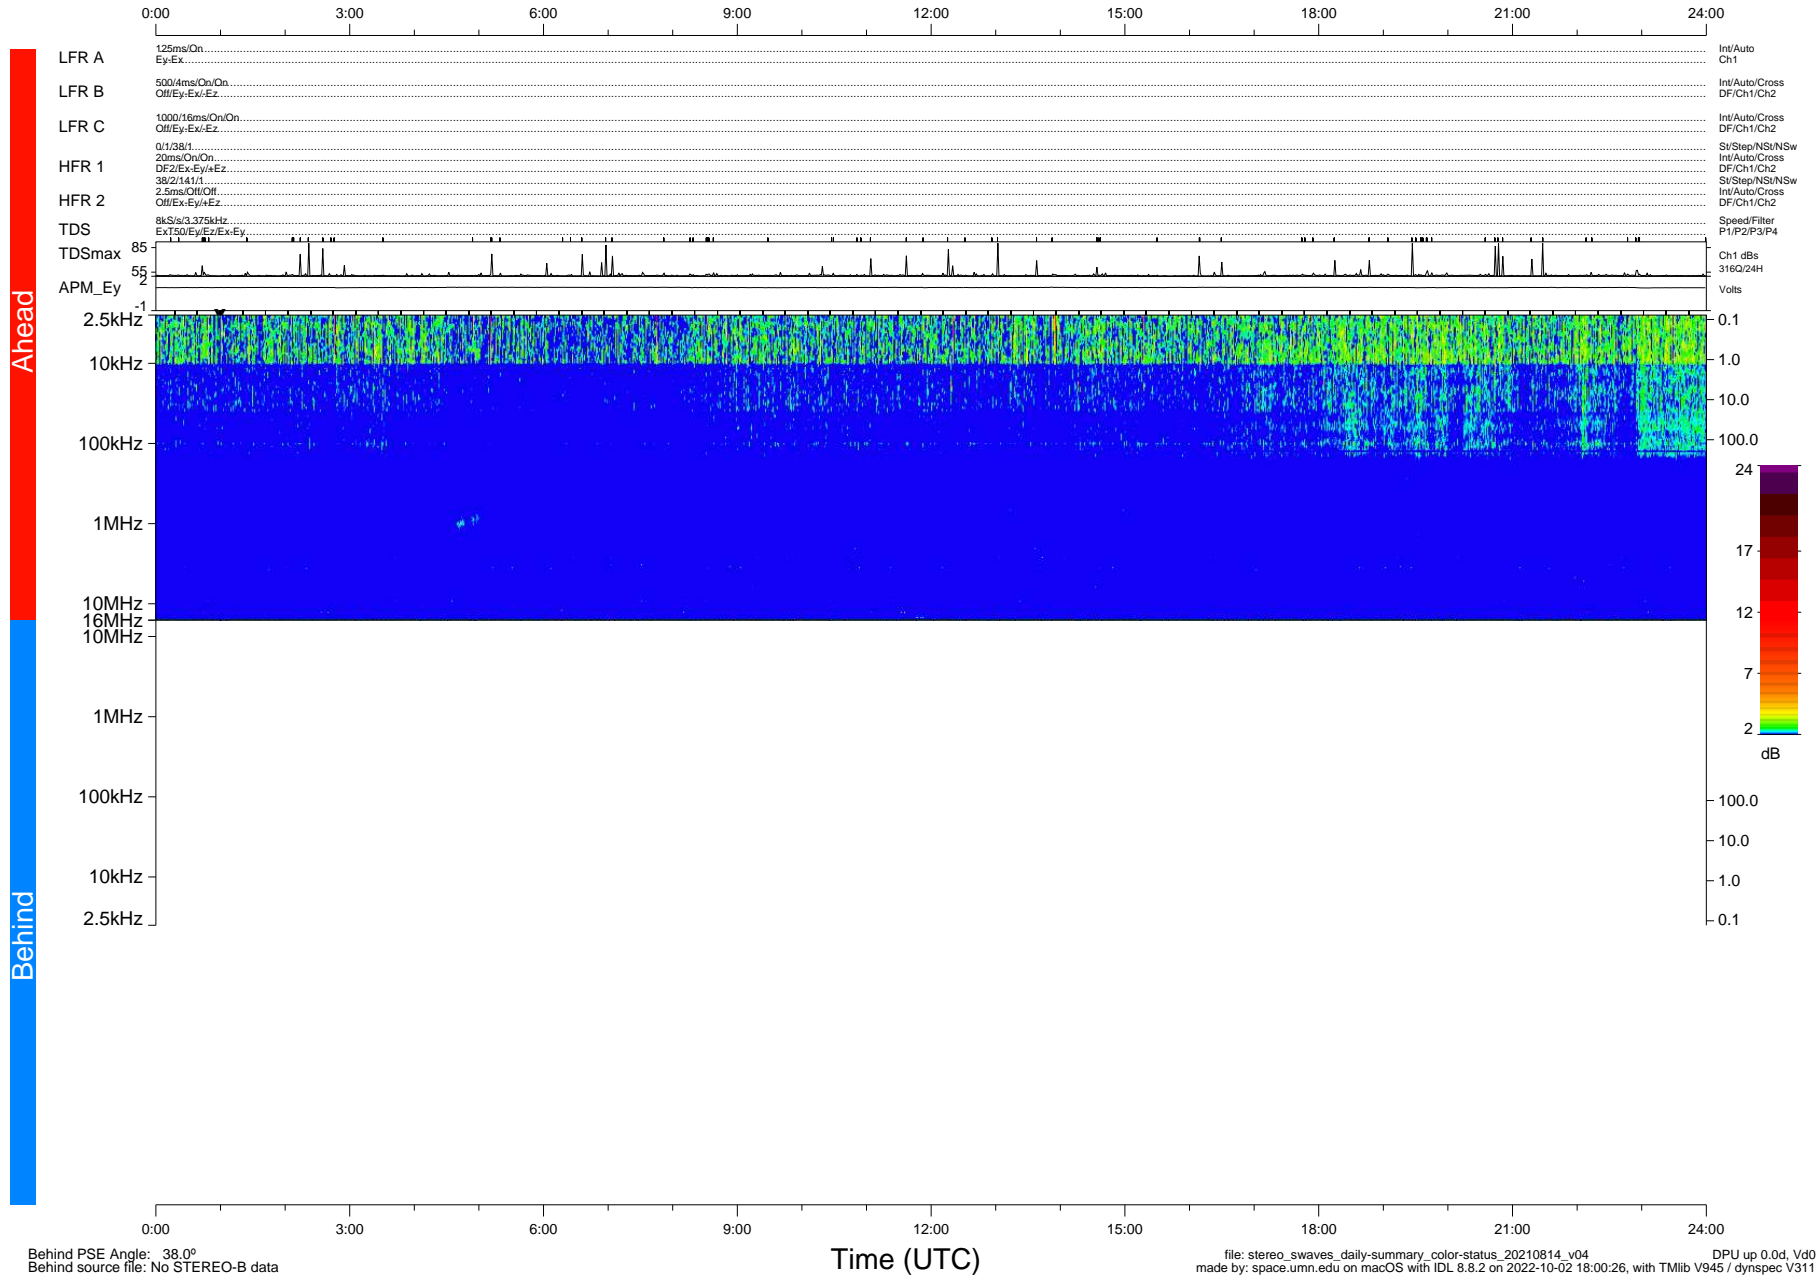

STEREO/WAVES Daily Summary - 14-Aug-2021 (DOY 226)

Ahead source file: swaves_ahead_2021_226_1_06.fin (Recovery: 100.0% HK, 99% Pkts)
 Ahead PSE Angle: -43.5°

DPU up 2229.9d, V412d40

Behind PSE Angle: 38.0°
 Behind source file: No STEREO-B data

Time (UTC)

file: stereo_swaves_daily-summary_color-status_20210814_v04
 made by: space.umn.edu on macOS with IDL 8.8.2 on 2022-10-02 18:00:26, with Tlib V945 / dynspec V311
 DPU up 0.0d, Vd0