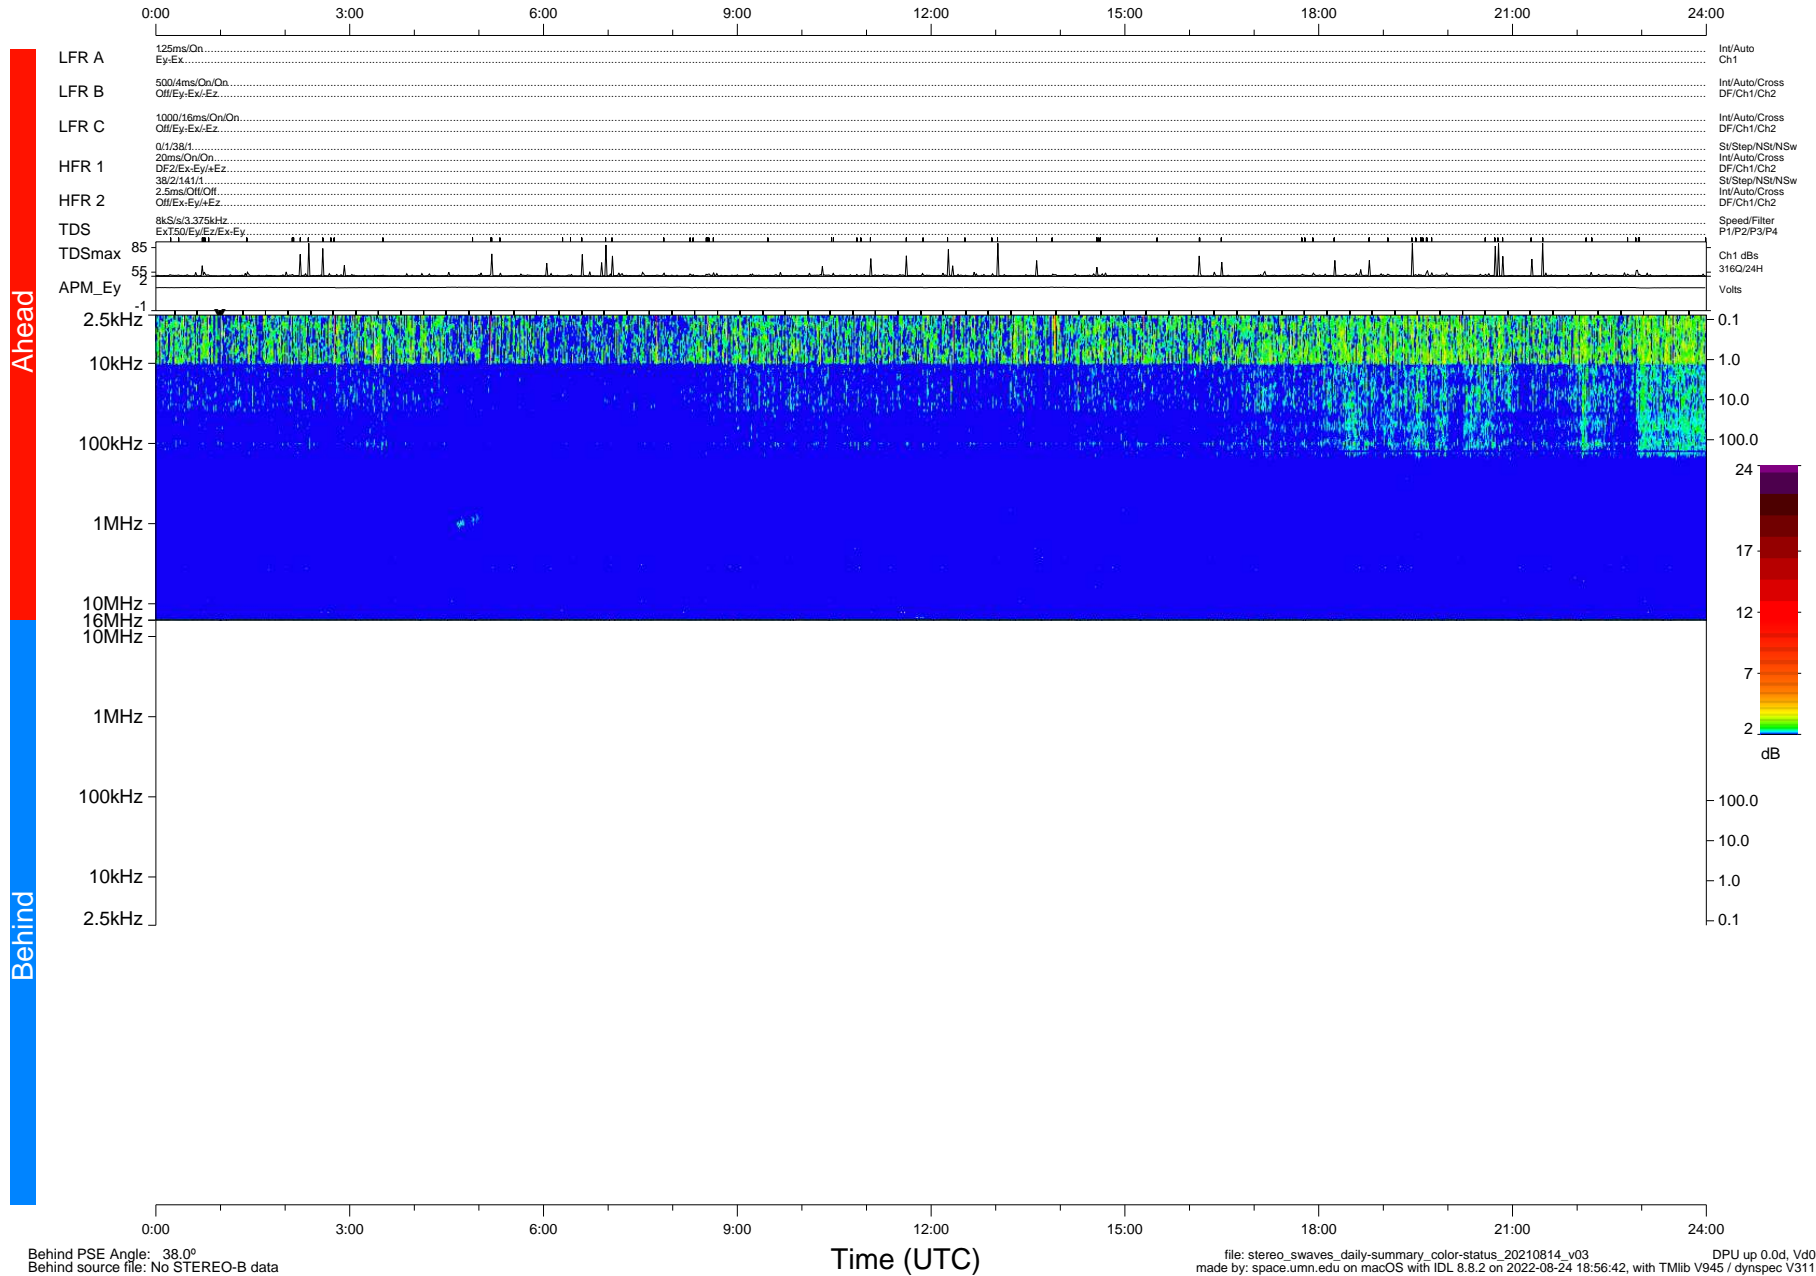

STEREO/WAVES Daily Summary - 14-Aug-2021 (DOY 226)

Ahead source file: swaves_ahead_2021_226_1_06.fin (Recovery: 100.0% HK, 99% Pkts)
 Ahead PSE Angle: -43.5°

DPU up 2229.9d, V412d40

Behind PSE Angle: 38.0°
 Behind source file: No STEREO-B data

file: stereo_swaves_daily-summary_color-status_20210814_v03
 made by: space.umn.edu on macOS with IDL 8.8.2 on 2022-08-24 18:56:42, with Tlib V945 / dynspec V311
 DPU up 0.0d, Vd0