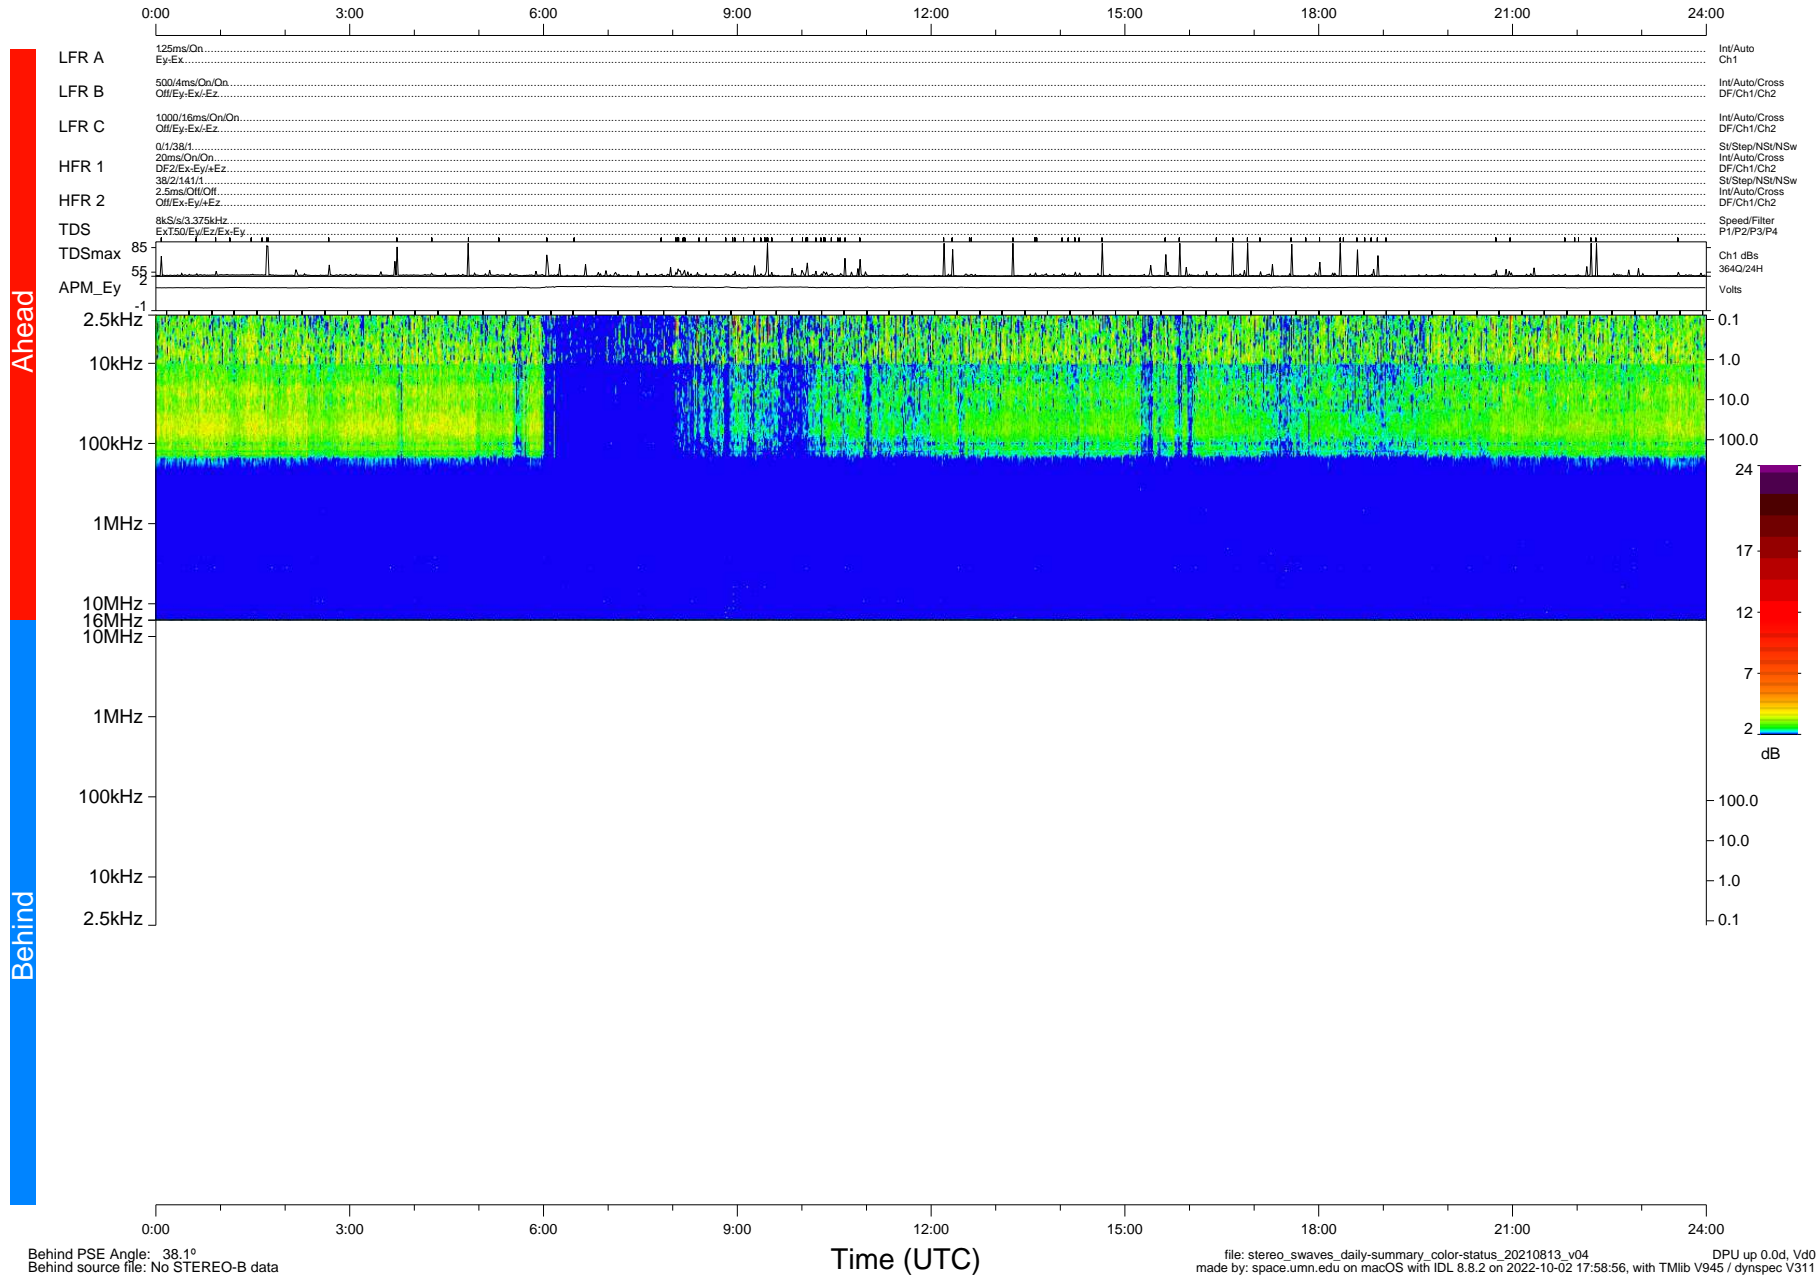

# STEREO/WAVES Daily Summary - 13-Aug-2021 (DOY 225)

Ahead source file: swaves\_ahead\_2021\_225\_1\_07.fin (Recovery: 100.0% HK, 106% Pkts)  
 Ahead PSE Angle: -43.6°

DPU up 2228.9d, V412d40

Behind PSE Angle: 38.1°  
 Behind source file: No STEREO-B data

Time (UTC)

file: stereo\_swaves\_daily-summary\_color-status\_20210813\_v04  
 made by: space.umn.edu on macOS with IDL 8.8.2 on 2022-10-02 17:58:56, with TLib V945 / dynspec V311  
 DPU up 0.0d, Vd0