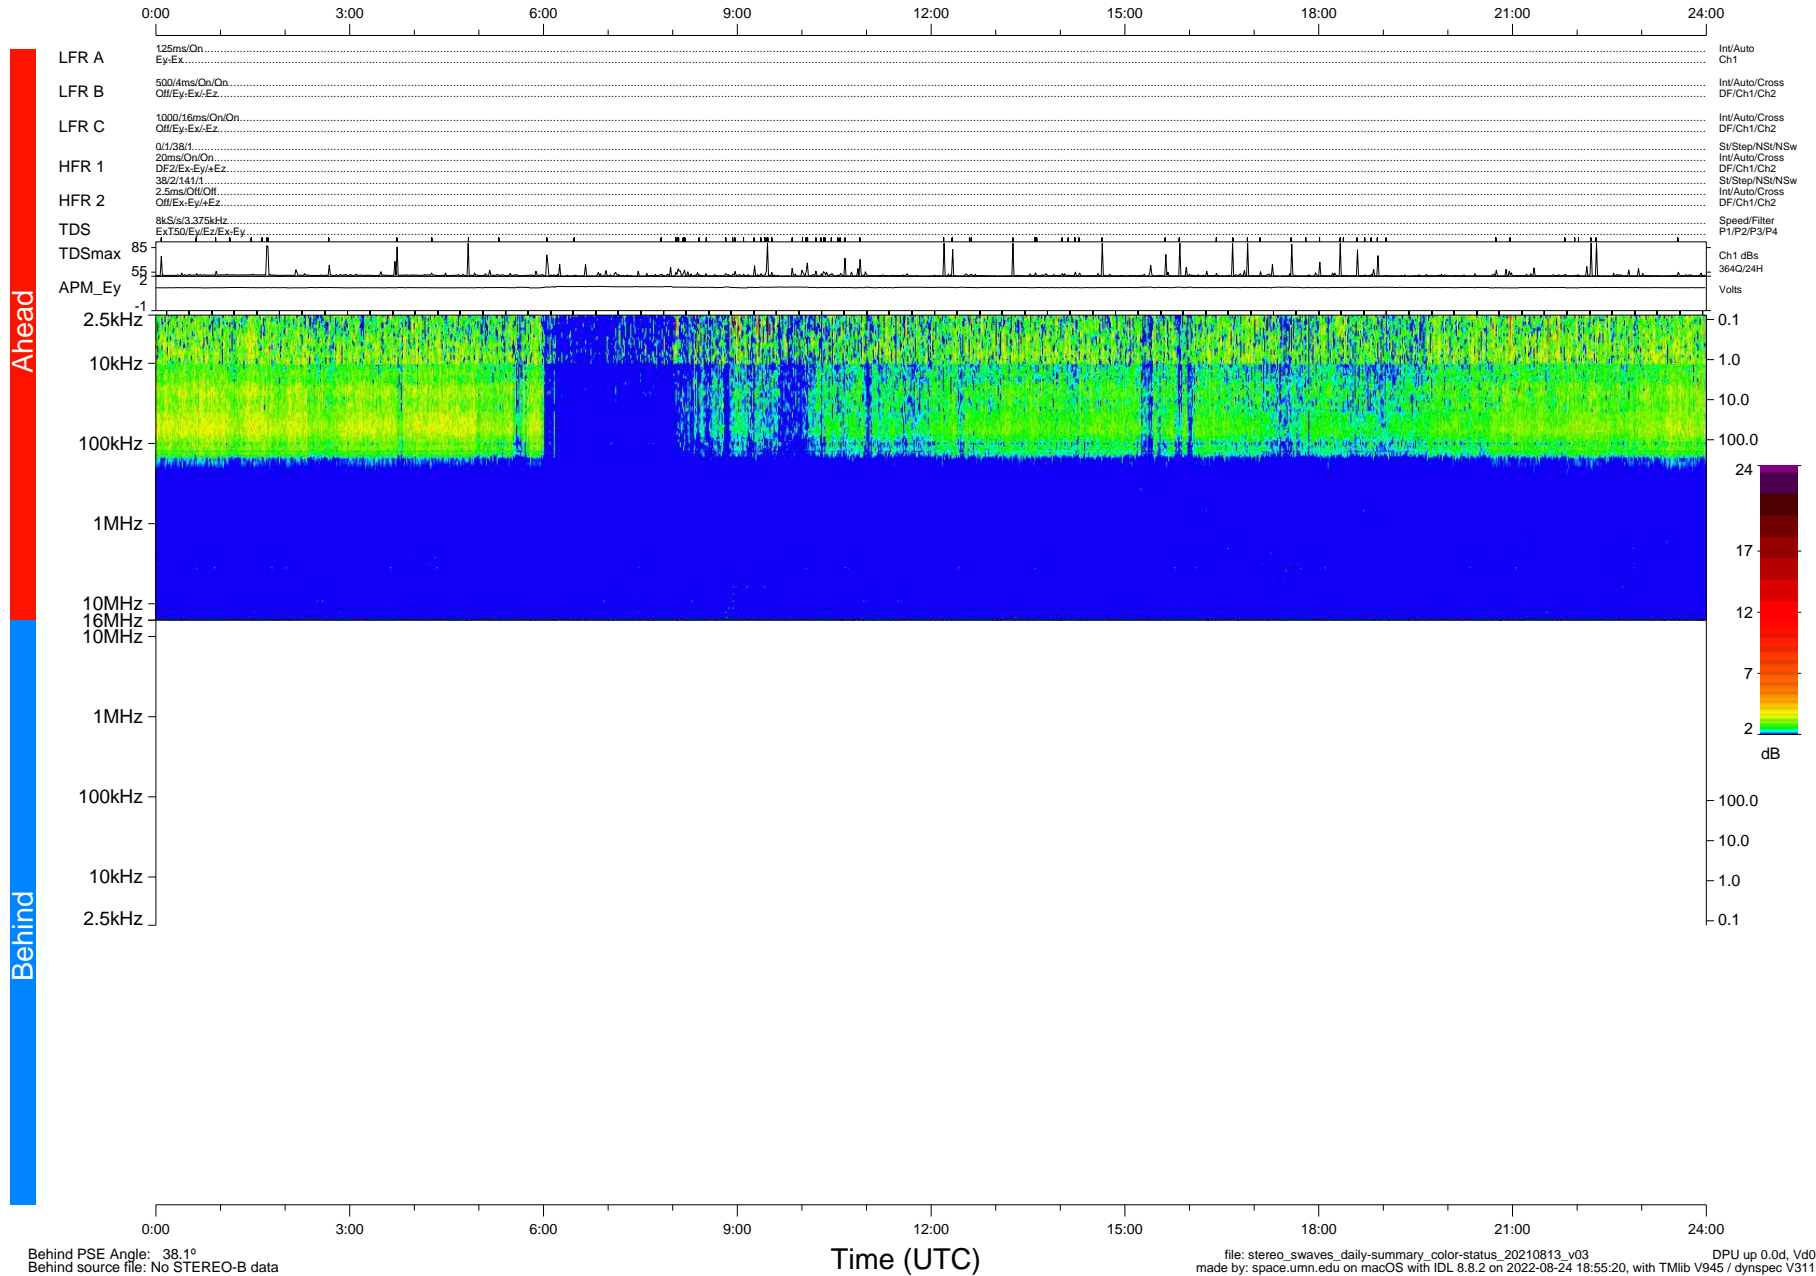

STEREO/WAVES Daily Summary - 13-Aug-2021 (DOY 225)

Ahead source file: swaves_ahead_2021_225_1_07.fin (Recovery: 100.0% HK, 106% Pkts)
 Ahead PSE Angle: -43.6°

DPU up 2228.9d, V412d40

Behind PSE Angle: 38.1°
 Behind source file: No STEREO-B data