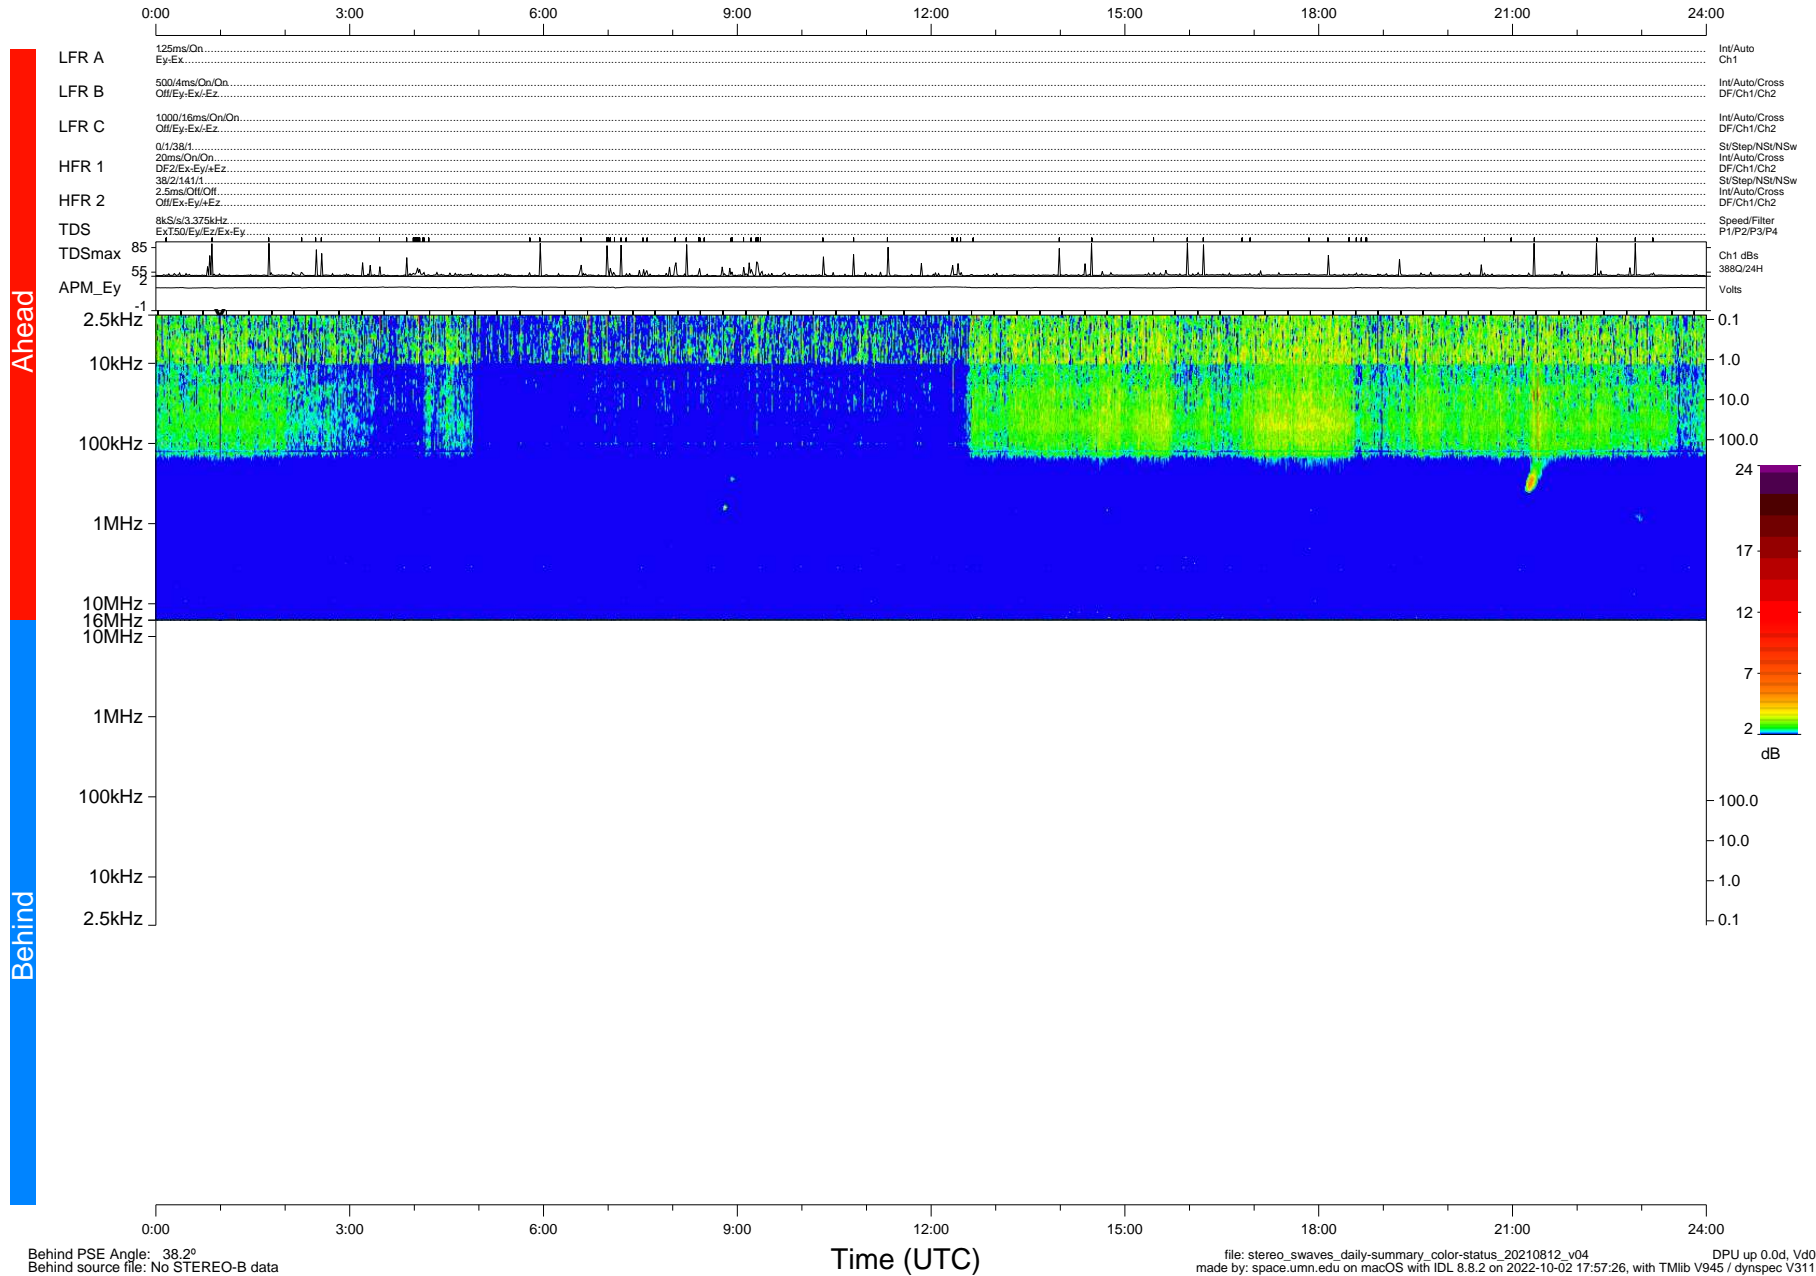

# STEREO/WAVES Daily Summary - 12-Aug-2021 (DOY 224)

Ahead source file: swaves\_ahead\_2021\_224\_1\_05.fin (Recovery: 100.0% HK, 109% Pkts)  
 Ahead PSE Angle: -43.7°

DPU up 2227.9d, V412d40

Behind PSE Angle: 38.2°  
 Behind source file: No STEREO-B data

file: stereo\_swaves\_daily-summary\_color-status\_20210812\_v04  
 made by: space.umn.edu on macOS with IDL 8.8.2 on 2022-10-02 17:57:26, with Tlib V945 / dynspec V311  
 DPU up 0.0d, Vd0