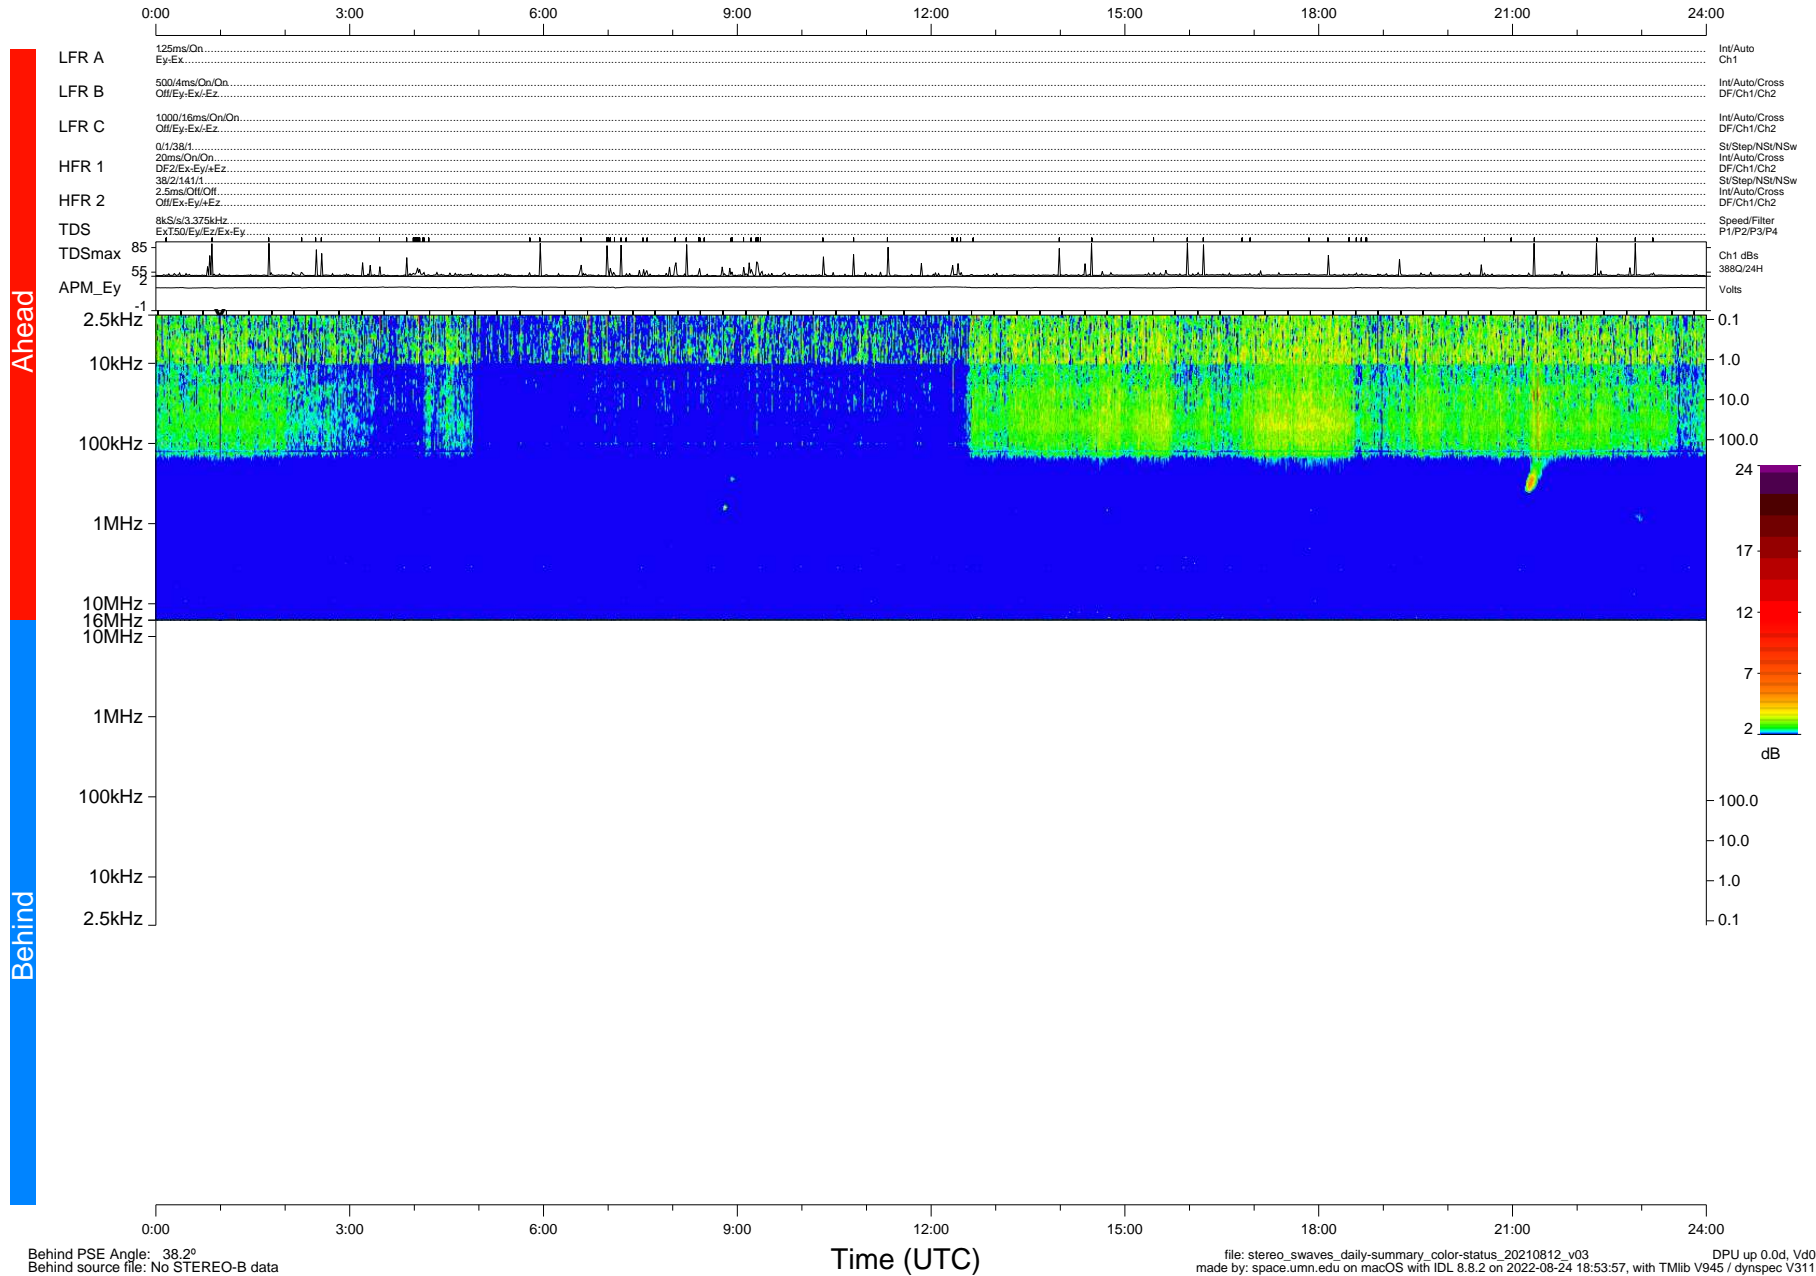

STEREO/WAVES Daily Summary - 12-Aug-2021 (DOY 224)

Ahead source file: swaves_ahead_2021_224_1_05.fin (Recovery: 100.0% HK, 109% Pkts)
 Ahead PSE Angle: -43.7°

DPU up 2227.9d, V412d40

Behind PSE Angle: 38.2°
 Behind source file: No STEREO-B data

file: stereo_swaves_daily-summary_color-status_20210812_v03
 made by: space.umn.edu on macOS with IDL 8.8.2 on 2022-08-24 18:53:57, with Tlib V945 / dynspec V311
 DPU up 0.0d, Vd0