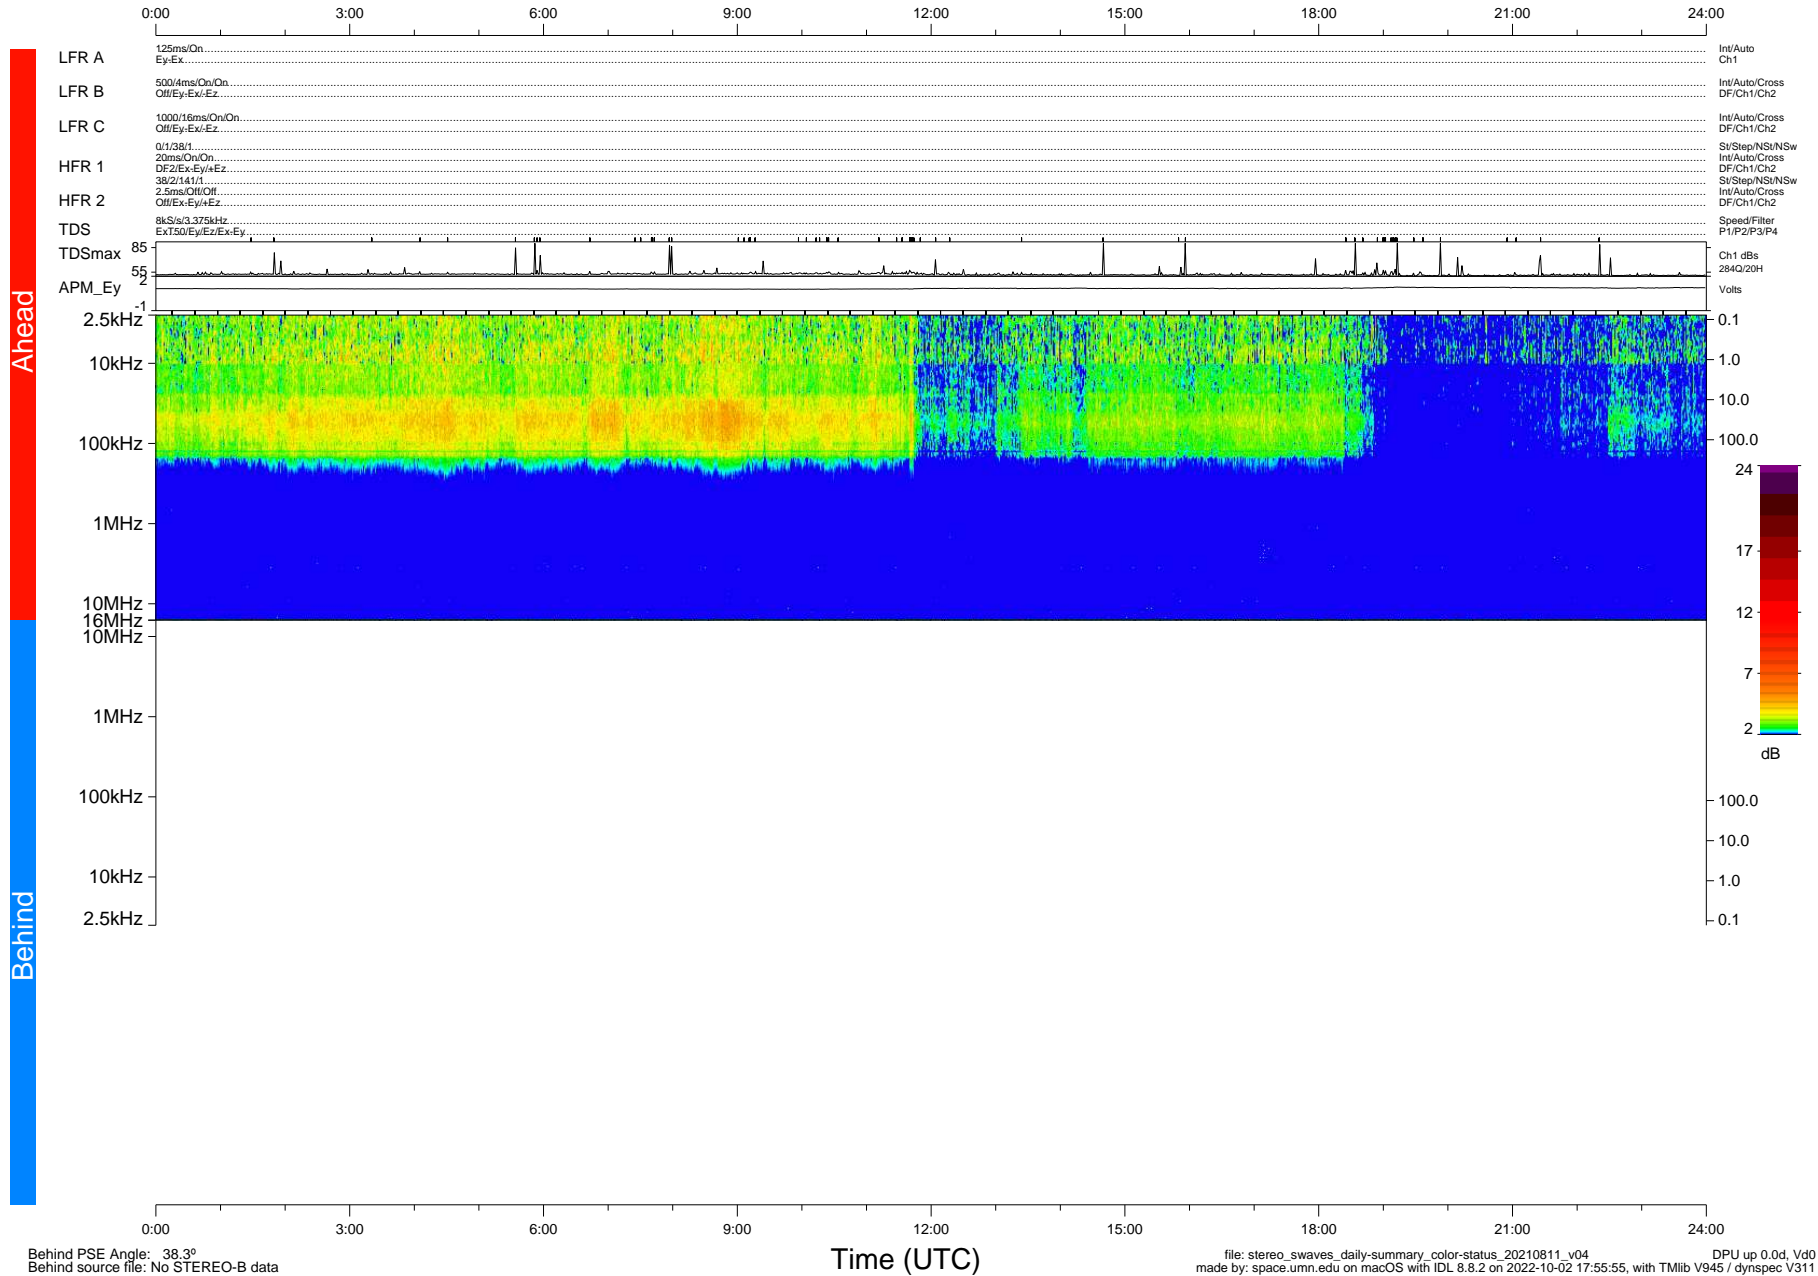

STEREO/WAVES Daily Summary - 11-Aug-2021 (DOY 223)

Ahead source file: swaves_ahead_2021_223_1_05.fin (Recovery: 100.0% HK, 93% Pkts)
Ahead PSE Angle: -43.8°

DPU up 2226.9d, V412d40

Behind PSE Angle: 38.3°
Behind source file: No STEREO-B data