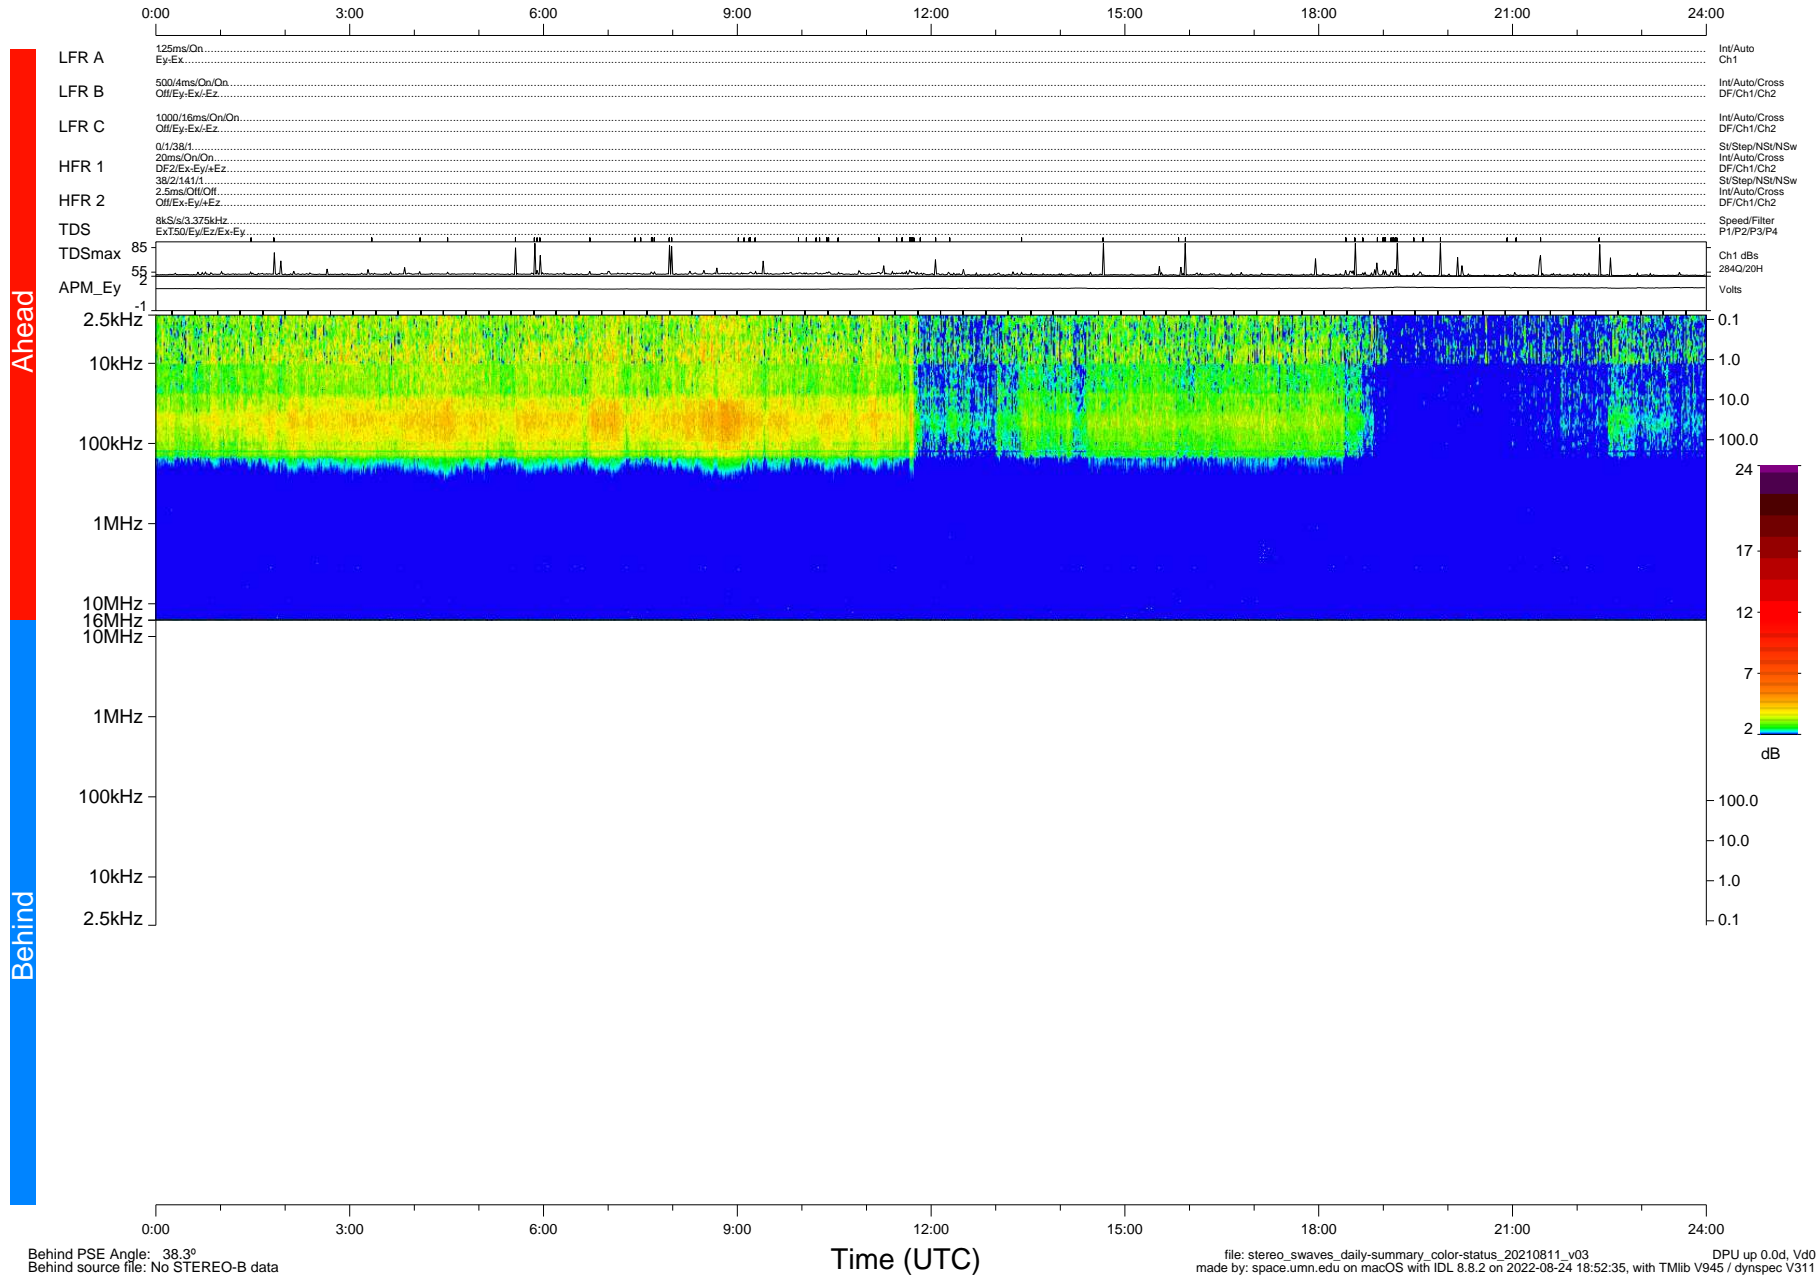

STEREO/WAVES Daily Summary - 11-Aug-2021 (DOY 223)

Ahead source file: swaves_ahead_2021_223_1_05.fin (Recovery: 100.0% HK, 93% Pkts)
Ahead PSE Angle: -43.8°

DPU up 2226.9d, V412d40

Behind PSE Angle: 38.3°
Behind source file: No STEREO-B data

Time (UTC)