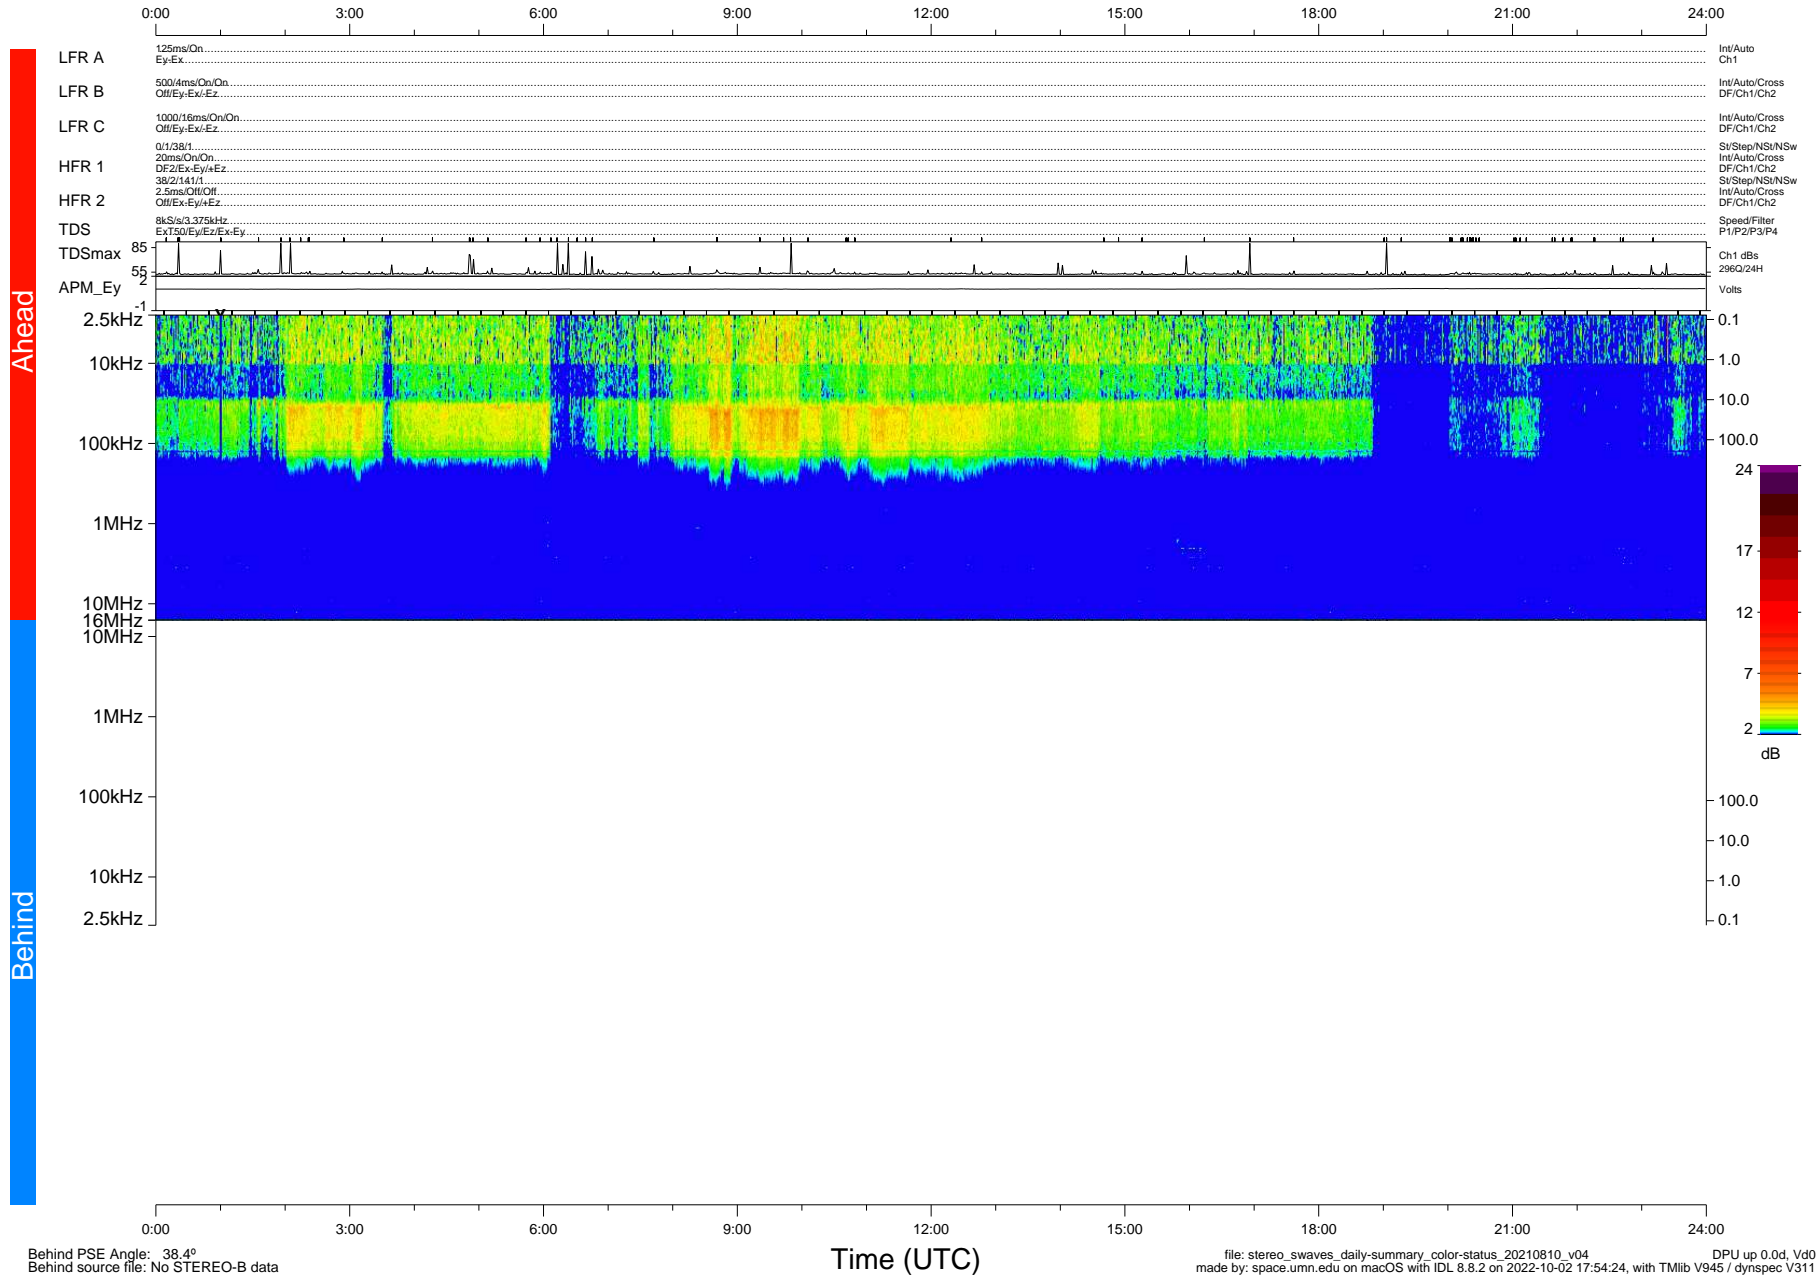

STEREO/WAVES Daily Summary - 10-Aug-2021 (DOY 222)

Ahead source file: swaves_ahead_2021_222_1_05.fin (Recovery: 100.0% HK, 96% Pkts)
 Ahead PSE Angle: -43.9°

DPU up 2225.9d, V412d40

Behind PSE Angle: 38.4°
 Behind source file: No STEREO-B data

file: stereo_swaves_daily-summary_color-status_20210810_v04
 made by: space.umn.edu on macOS with IDL 8.8.2 on 2022-10-02 17:54:24, with Tlib V945 / dynspec V311
 DPU up 0.0d, Vd0