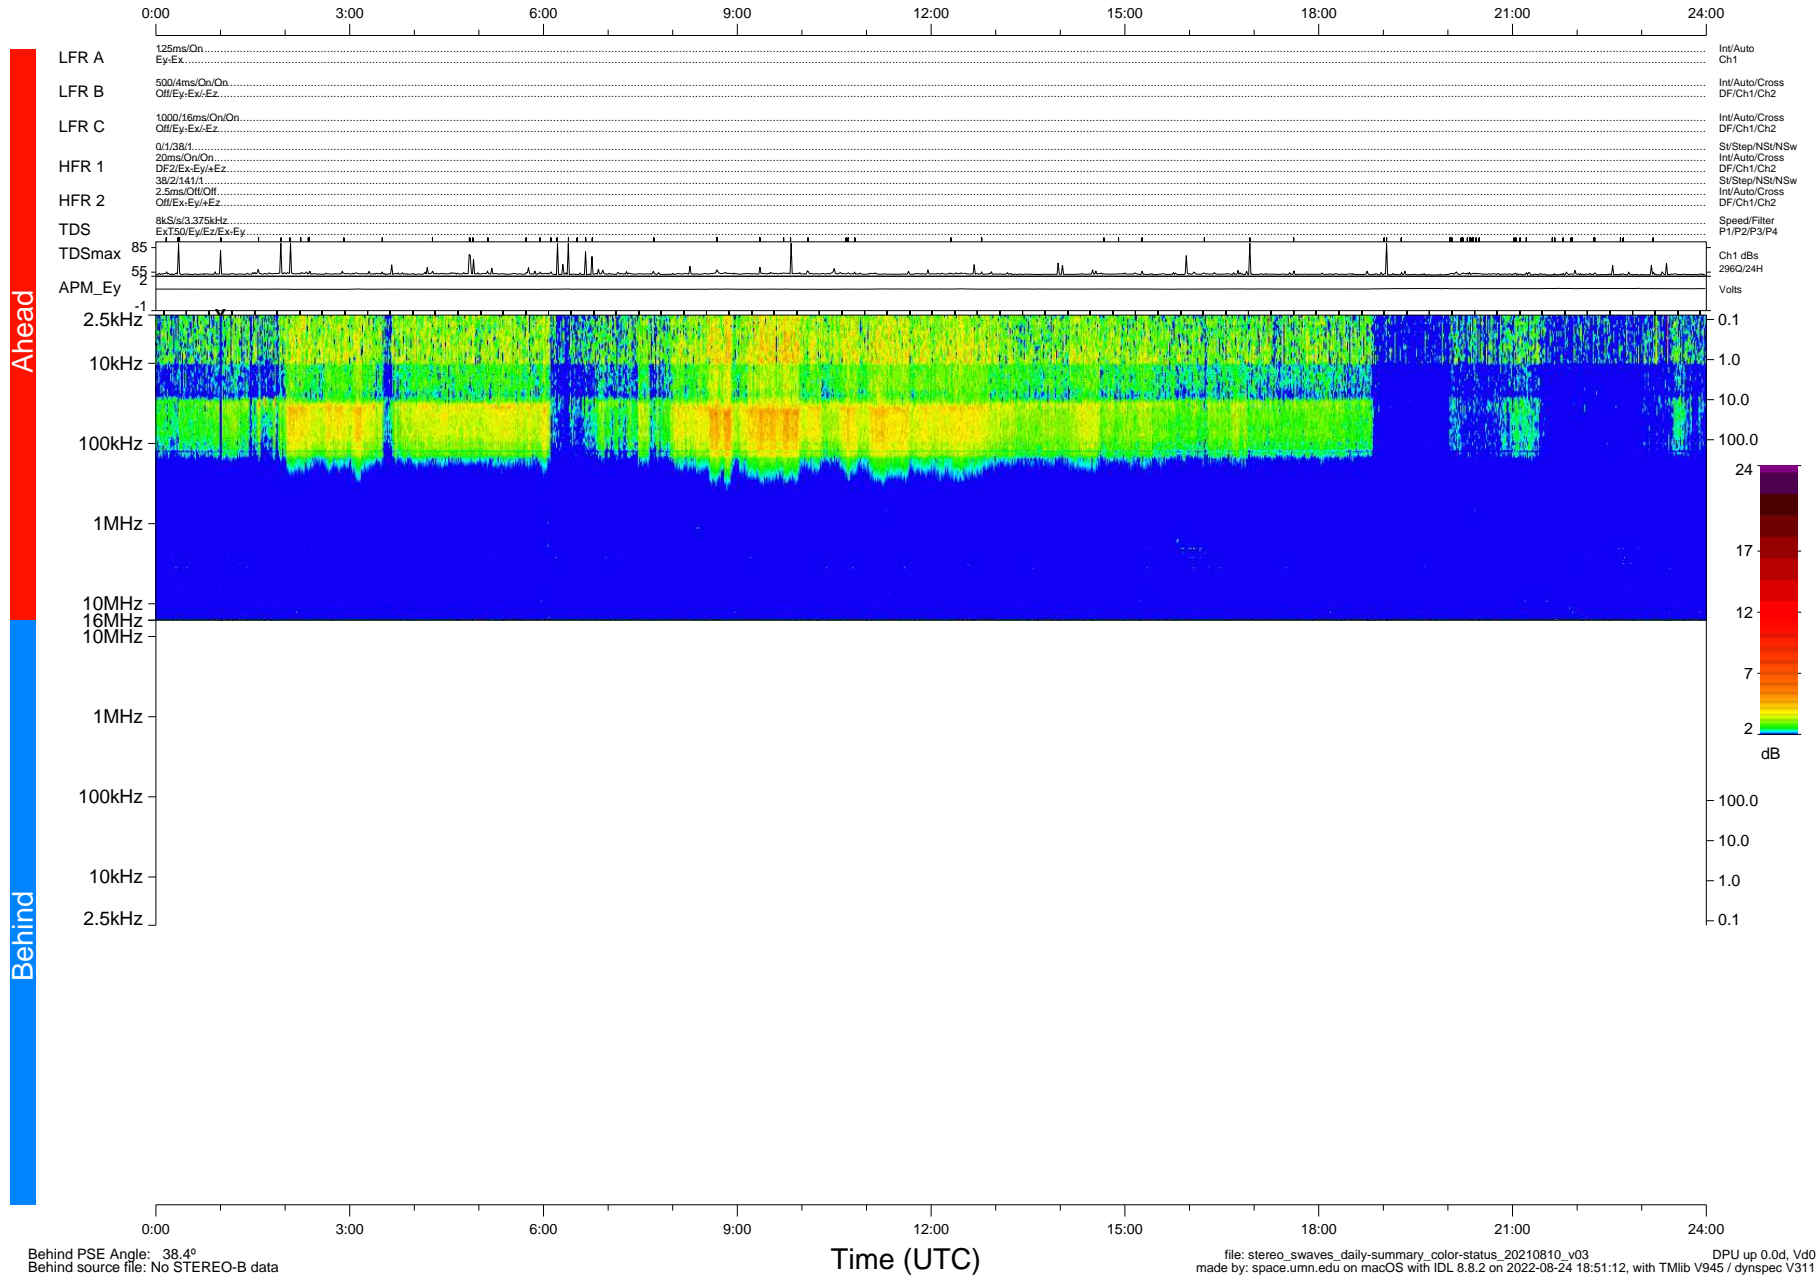

STEREO/WAVES Daily Summary - 10-Aug-2021 (DOY 222)

Ahead source file: swaves_ahead_2021_222_1_05.fin (Recovery: 100.0% HK, 96% Pkts)
 Ahead PSE Angle: -43.9°

DPU up 2225.9d, V412d40

Behind PSE Angle: 38.4°
 Behind source file: No STEREO-B data

Time (UTC)

file: stereo_swaves_daily-summary_color-status_20210810_v03
 made by: space.umn.edu on macOS with IDL 8.8.2 on 2022-08-24 18:51:12, with Tlib V945 / dynspec V311
 DPU up 0.0d, Vd0