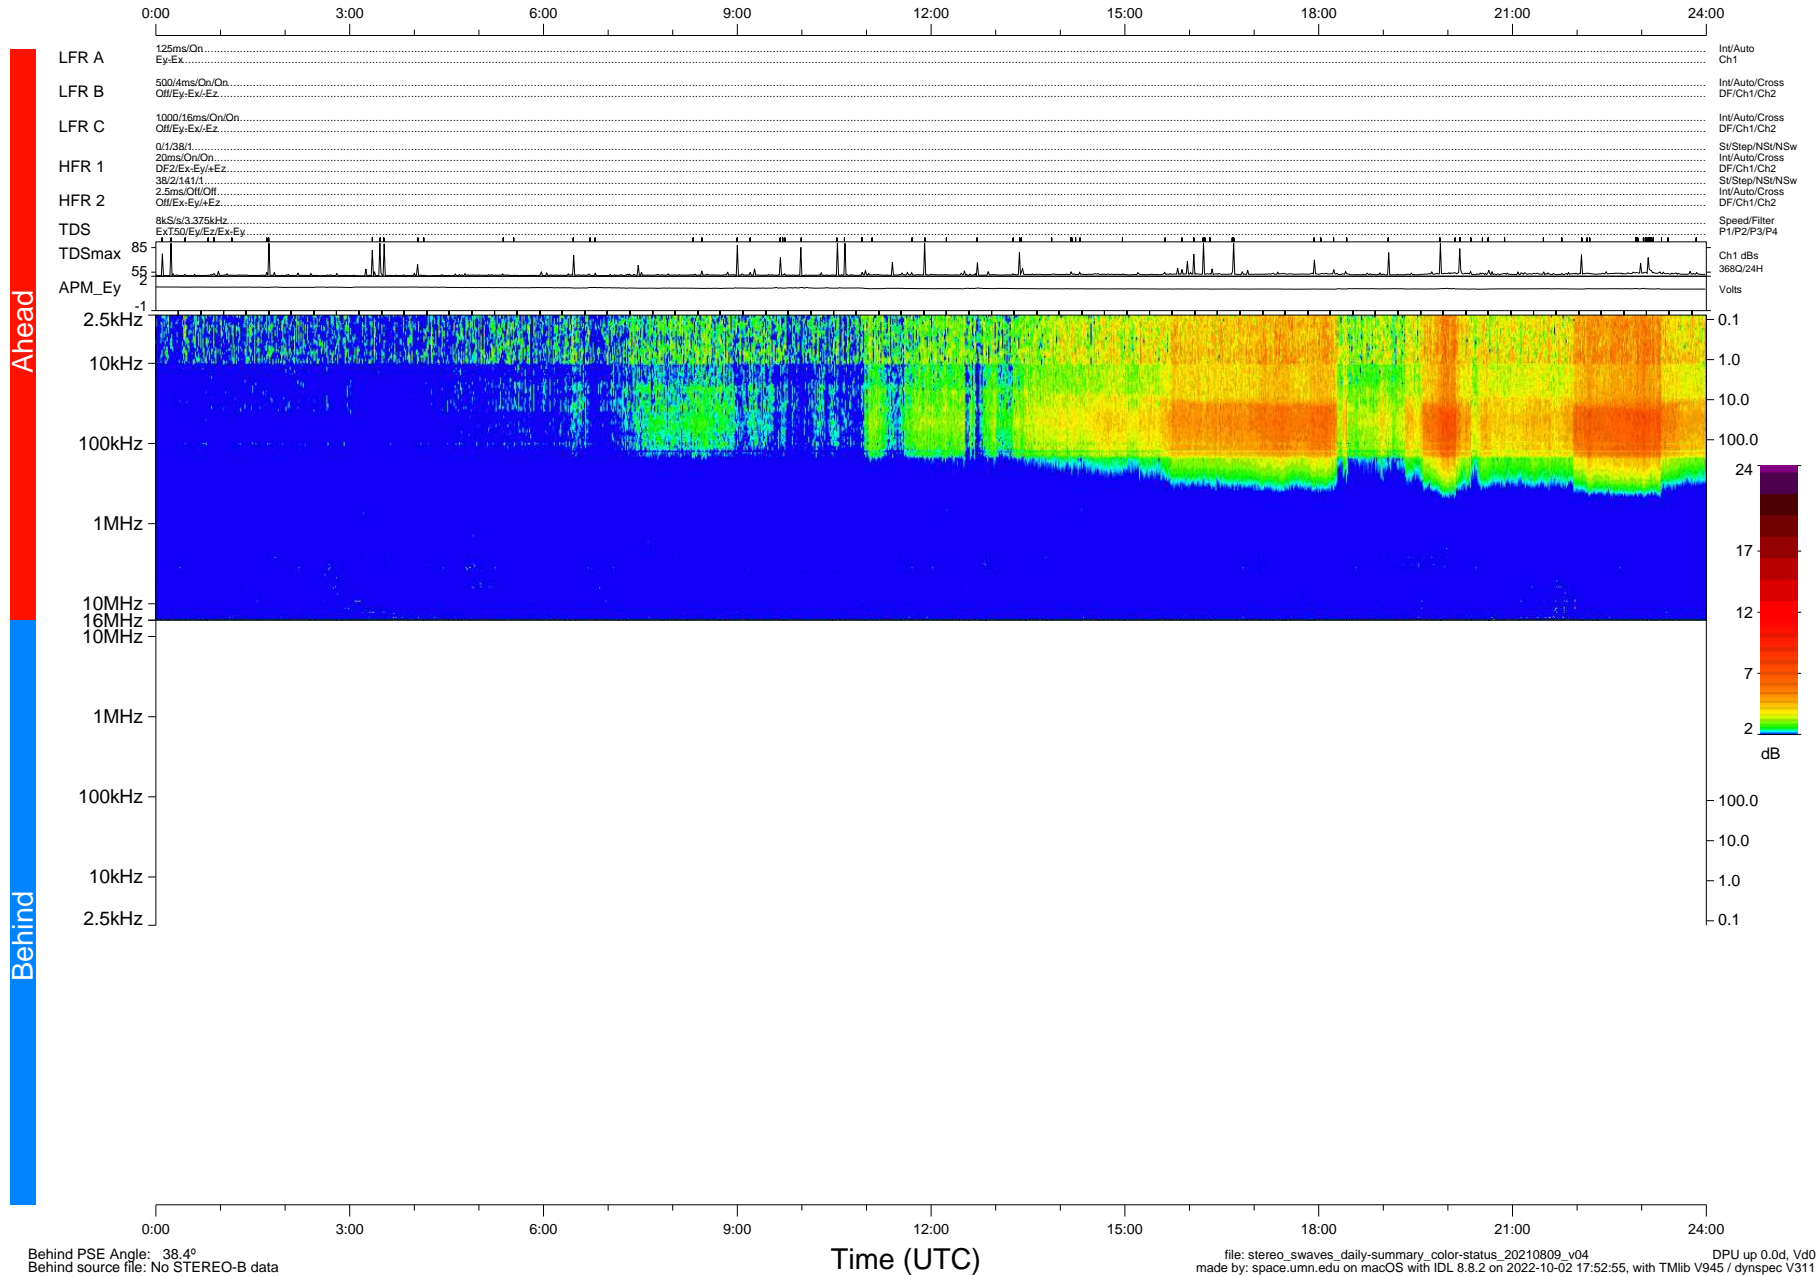

STEREO/WAVES Daily Summary - 09-Aug-2021 (DOY 221)

Ahead source file: swaves_ahead_2021_221_1_05.fin (Recovery: 100.0% HK, 106% Pkts)
 Ahead PSE Angle: -44.0°

DPU up 2224.9d, V412d40

Behind PSE Angle: 38.4°
 Behind source file: No STEREO-B data

file: stereo_swaves_daily-summary_color-status_20210809_v04
 made by: space.umn.edu on macOS with IDL 8.8.2 on 2022-10-02 17:52:55, with Tlib V945 / dynspec V311
 DPU up 0.0d, Vd0