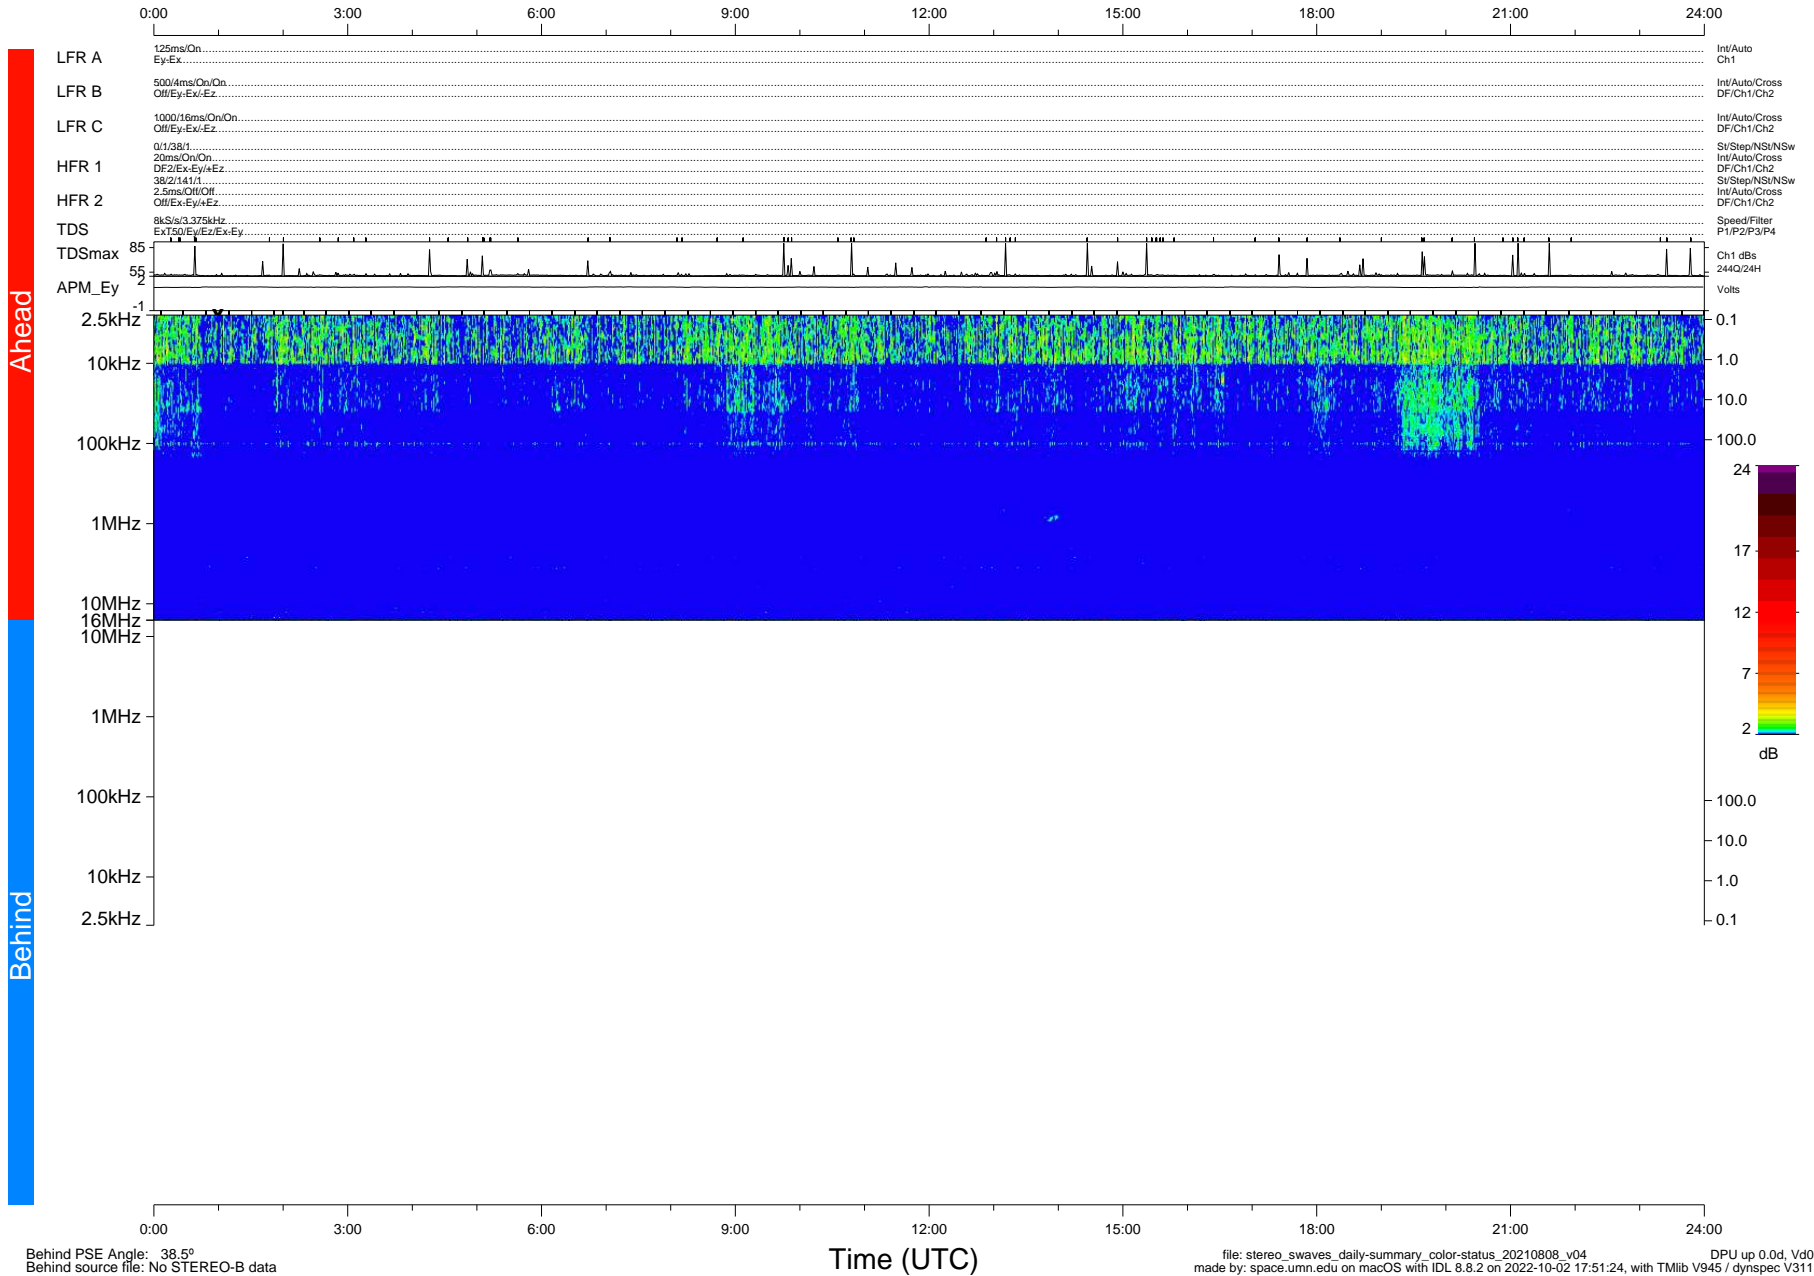

STEREO/WAVES Daily Summary - 08-Aug-2021 (DOY 220)

Ahead source file: swaves_ahead_2021_220_1_05.fin (Recovery: 100.0% HK, 88% Pkts)
Ahead PSE Angle: -44.1°

DPU up 2223.9d, V412d40

Behind PSE Angle: 38.5°
Behind source file: No STEREO-B data