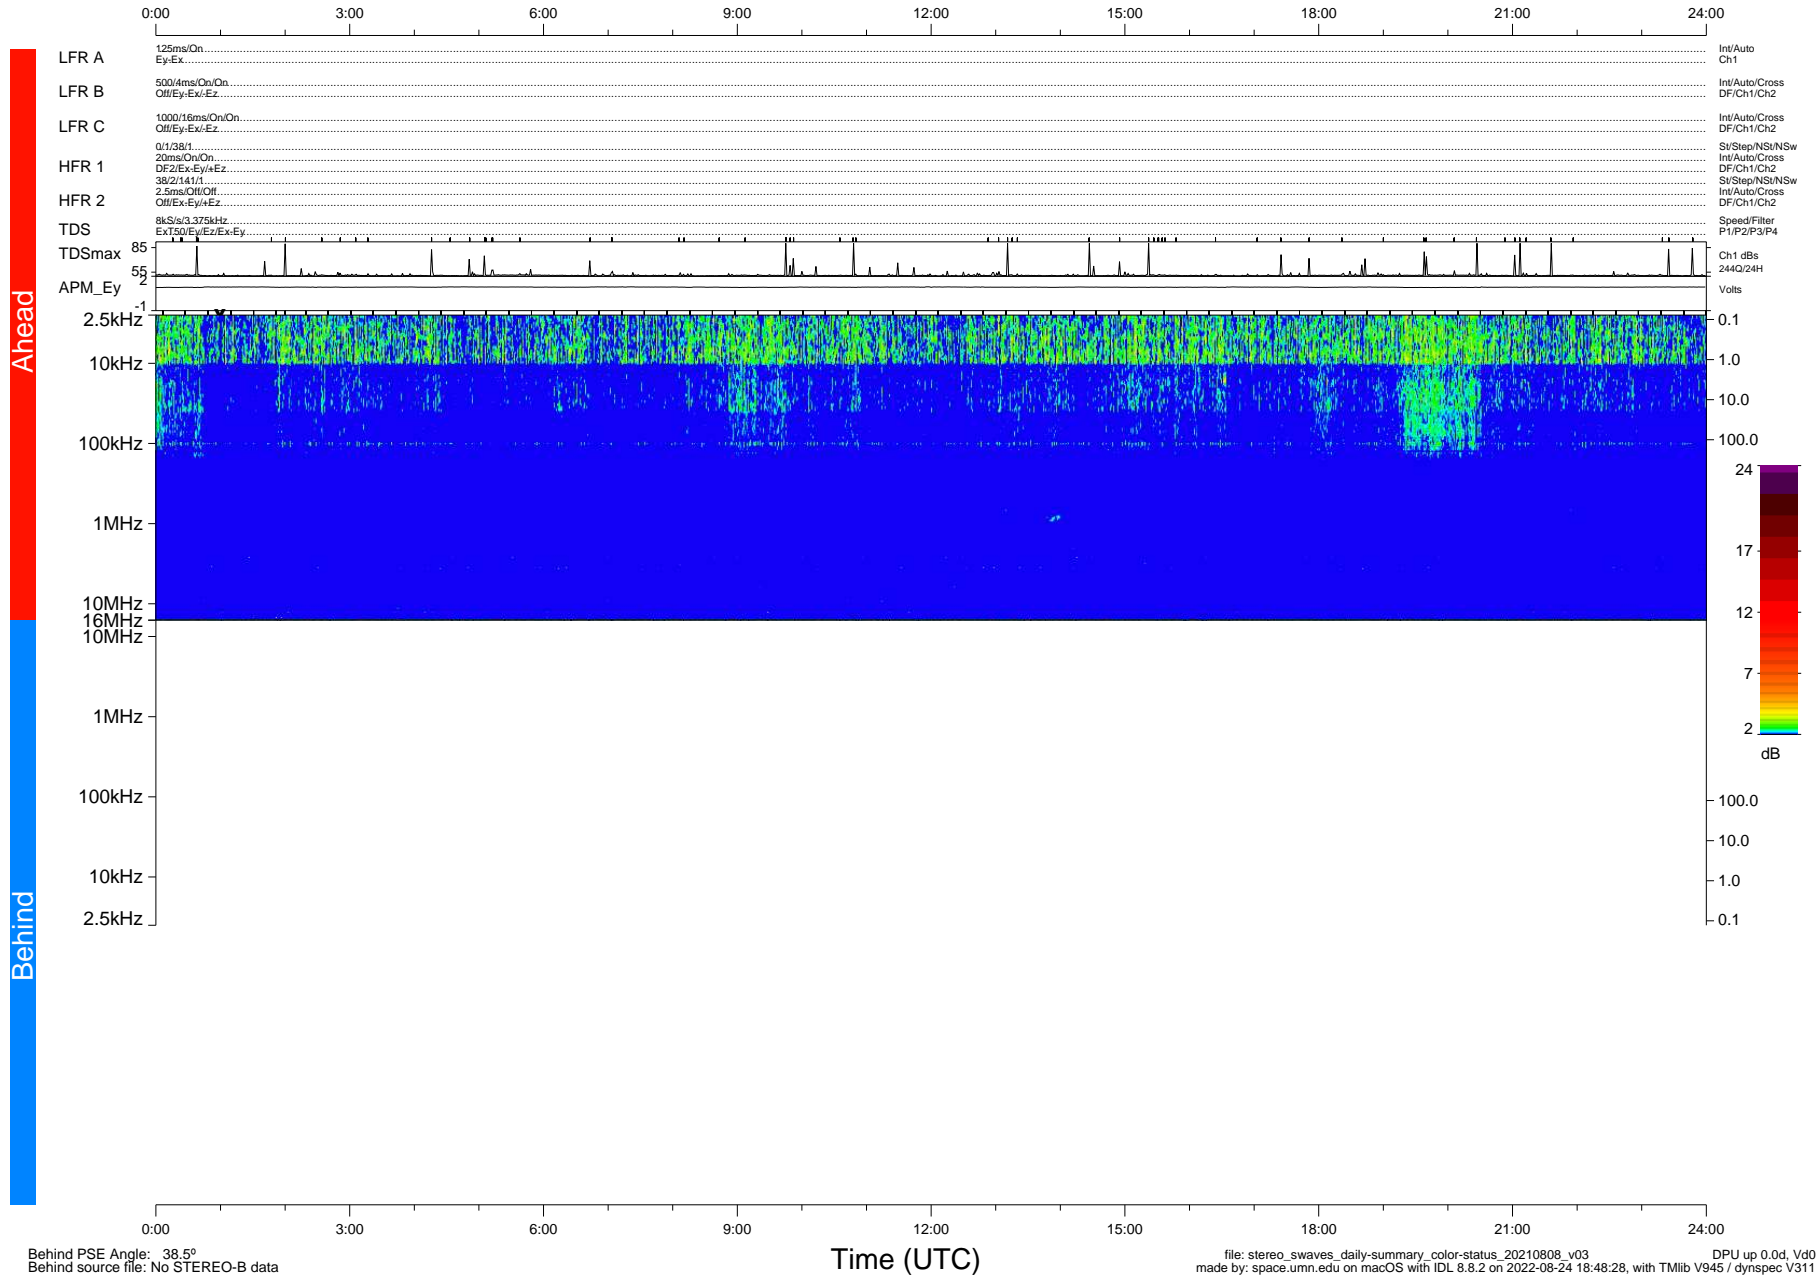

STEREO/WAVES Daily Summary - 08-Aug-2021 (DOY 220)

Ahead source file: swaves_ahead_2021_220_1_05.fin (Recovery: 100.0% HK, 88% Pkts)
 Ahead PSE Angle: -44.1°

DPU up 2223.9d, V412d40

Behind PSE Angle: 38.5°
 Behind source file: No STEREO-B data

file: stereo_swaves_daily-summary_color-status_20210808_v03
 made by: space.umn.edu on macOS with IDL 8.8.2 on 2022-08-24 18:48:28, with Tmlib V945 / dynspec V311
 DPU up 0.0d, Vd0