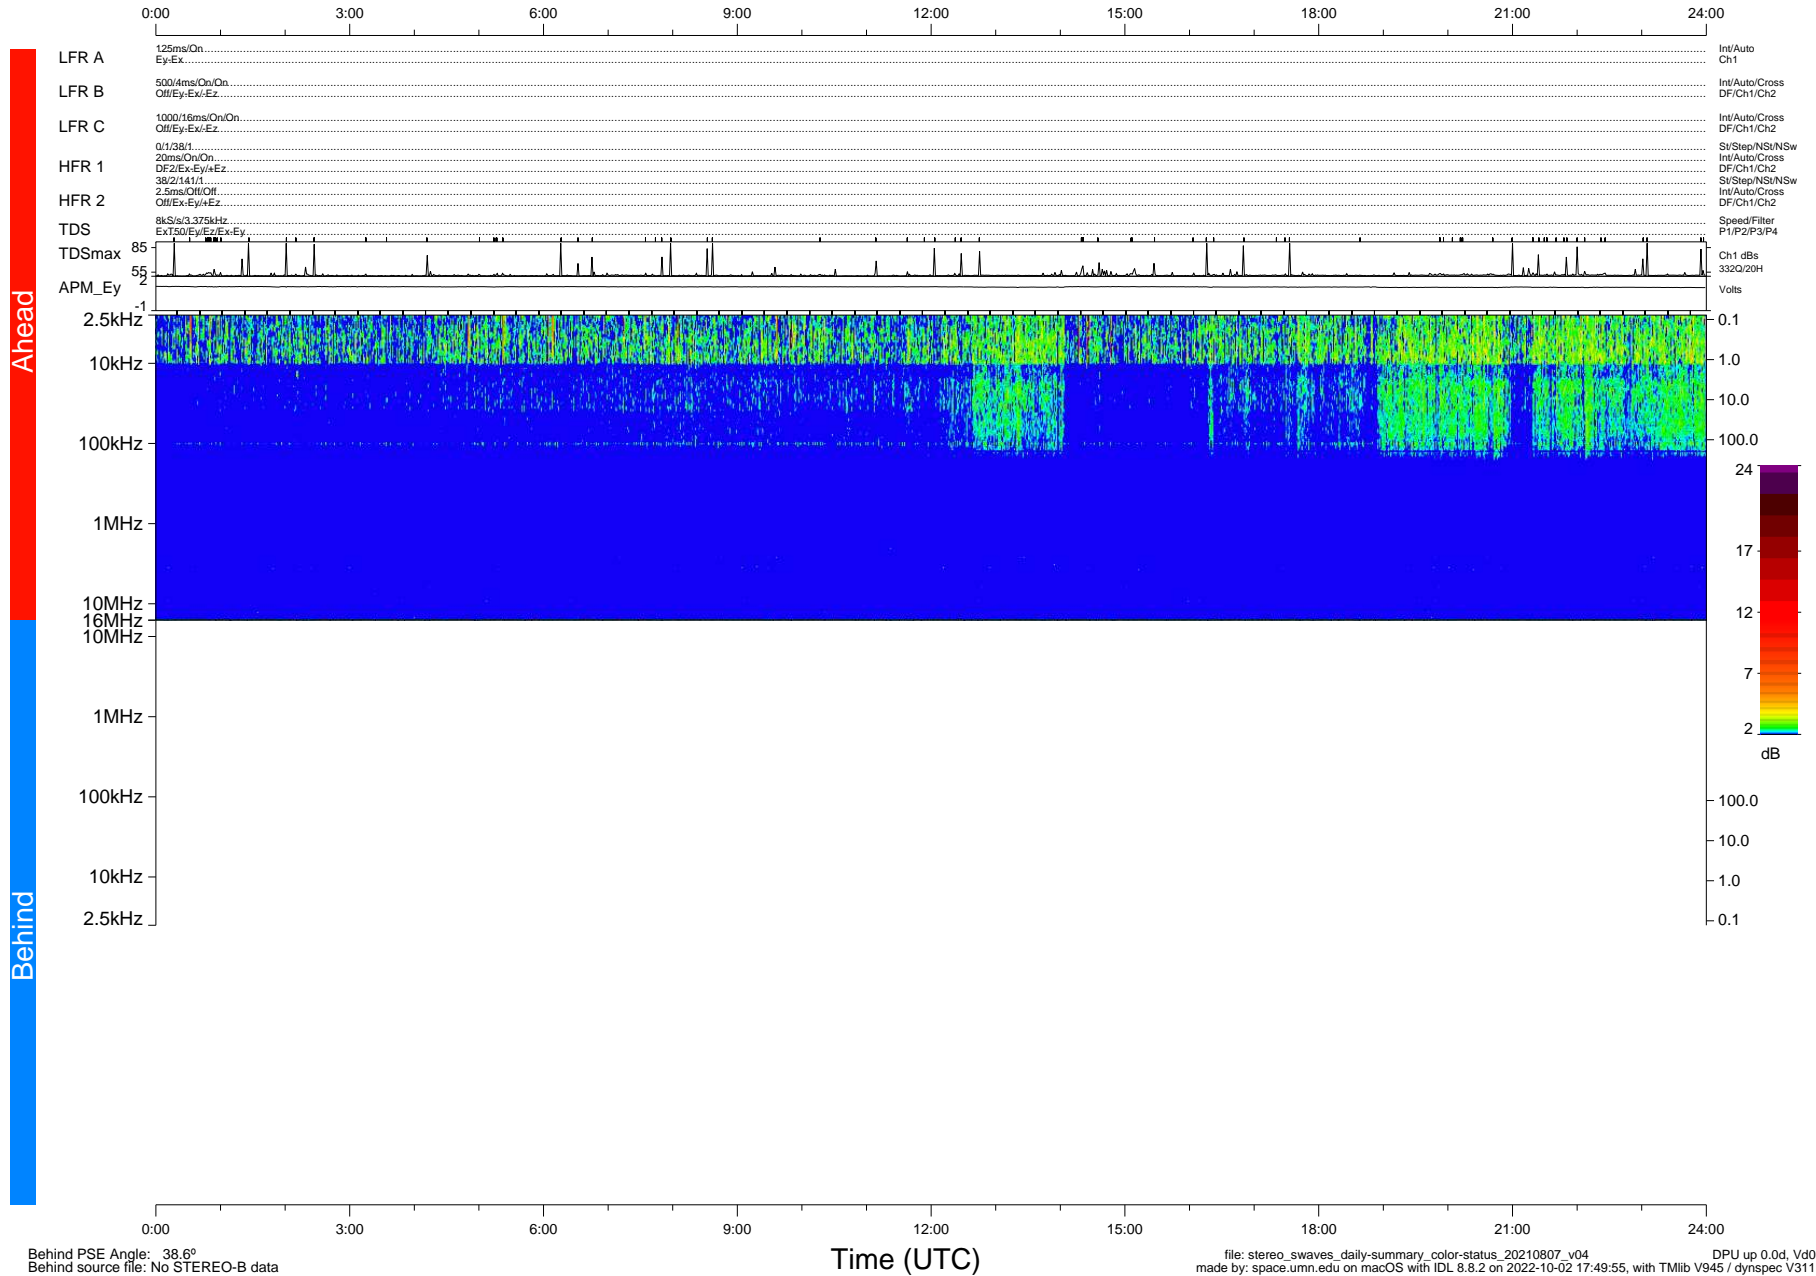

# STEREO/WAVES Daily Summary - 07-Aug-2021 (DOY 219)

Ahead source file: swaves\_ahead\_2021\_219\_1\_05.fin (Recovery: 100.0% HK, 100% Pkts)  
 Ahead PSE Angle: -44.1°

DPU up 2222.9d, V412d40

Behind PSE Angle: 38.6°  
 Behind source file: No STEREO-B data

file: stereo\_swaves\_daily-summary\_color-status\_20210807\_v04  
 made by: space.umn.edu on macOS with IDL 8.8.2 on 2022-10-02 17:49:55, with Tmlib V945 / dynspec V311  
 DPU up 0.0d, Vd0