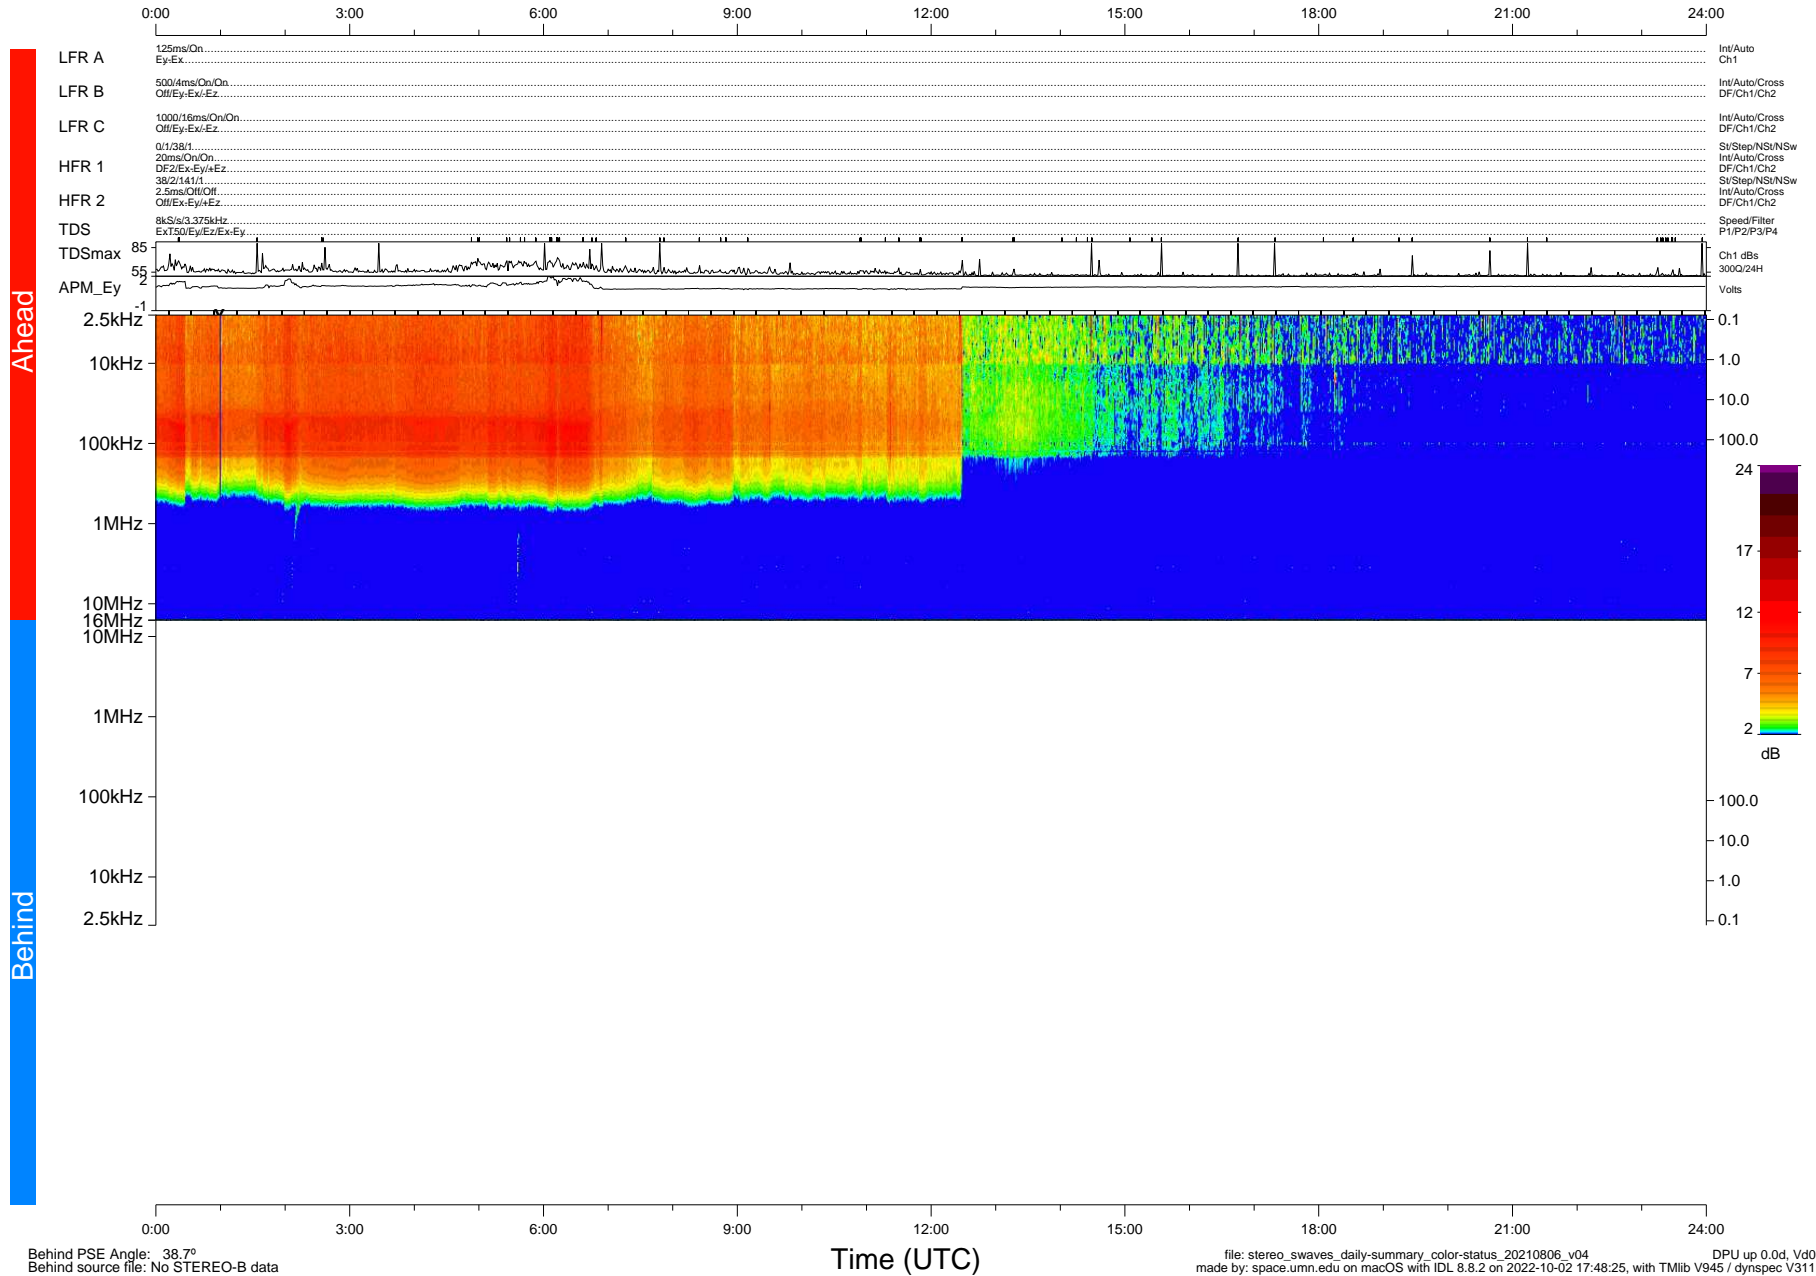

# STEREO/WAVES Daily Summary - 06-Aug-2021 (DOY 218)

Ahead source file: swaves\_ahead\_2021\_218\_1\_05.fin (Recovery: 100.0% HK, 96% Pkts)  
 Ahead PSE Angle: -44.3°

DPU up 2221.9d, V412d40

Behind PSE Angle: 38.7°  
 Behind source file: No STEREO-B data

file: stereo\_swaves\_daily-summary\_color-status\_20210806\_v04  
 made by: space.umn.edu on macOS with IDL 8.8.2 on 2022-10-02 17:48:25, with Tlib V945 / dynspec V311  
 DPU up 0.0d, Vd0