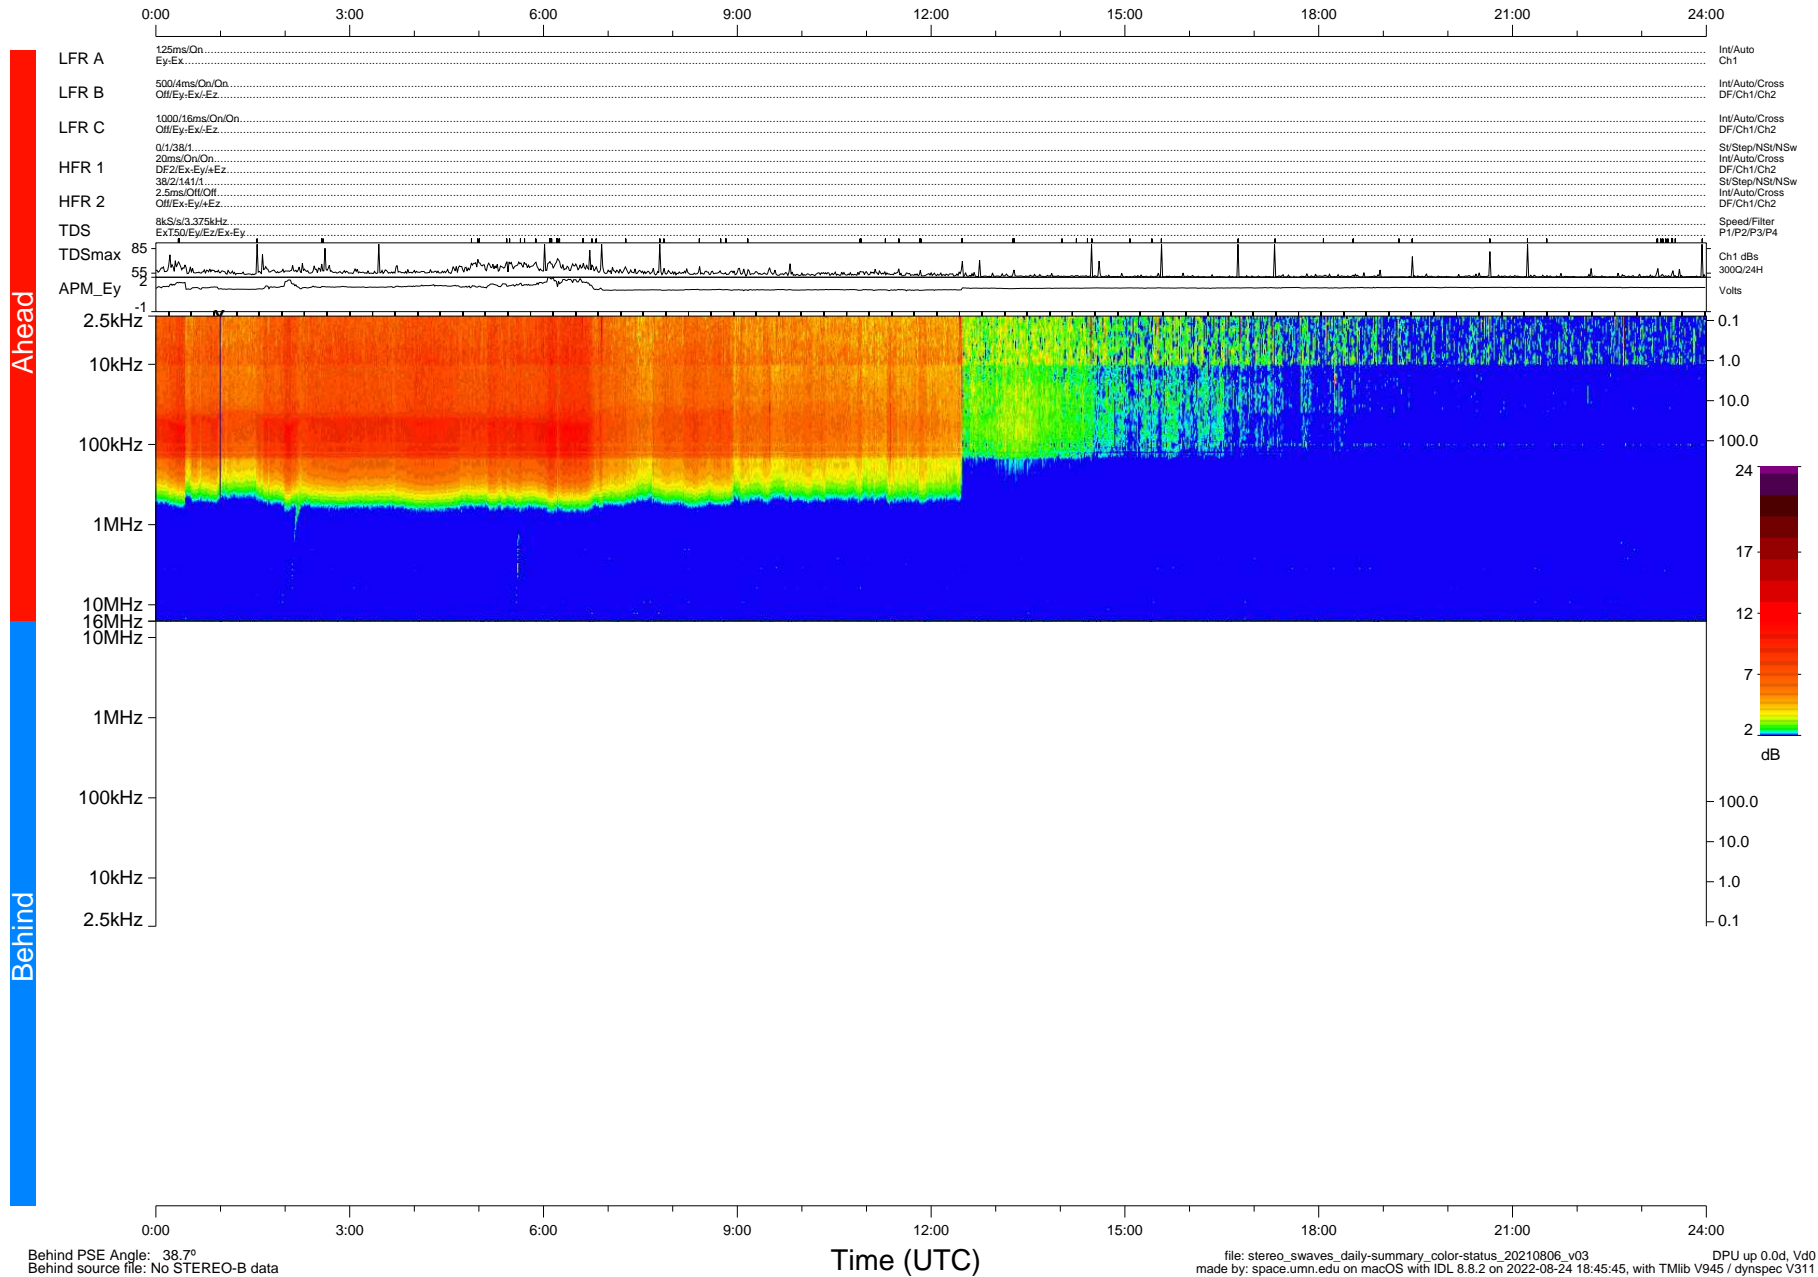

STEREO/WAVES Daily Summary - 06-Aug-2021 (DOY 218)

Ahead source file: swaves_ahead_2021_218_1_05.fin (Recovery: 100.0% HK, 96% Pkts)
 Ahead PSE Angle: -44.3°

DPU up 2221.9d, V412d40

Behind PSE Angle: 38.7°
 Behind source file: No STEREO-B data

file: stereo_swaves_daily-summary_color-status_20210806_v03
 made by: space.umn.edu on macOS with IDL 8.8.2 on 2022-08-24 18:45:45, with Tlib V945 / dynspec V311
 DPU up 0.0d, Vd0