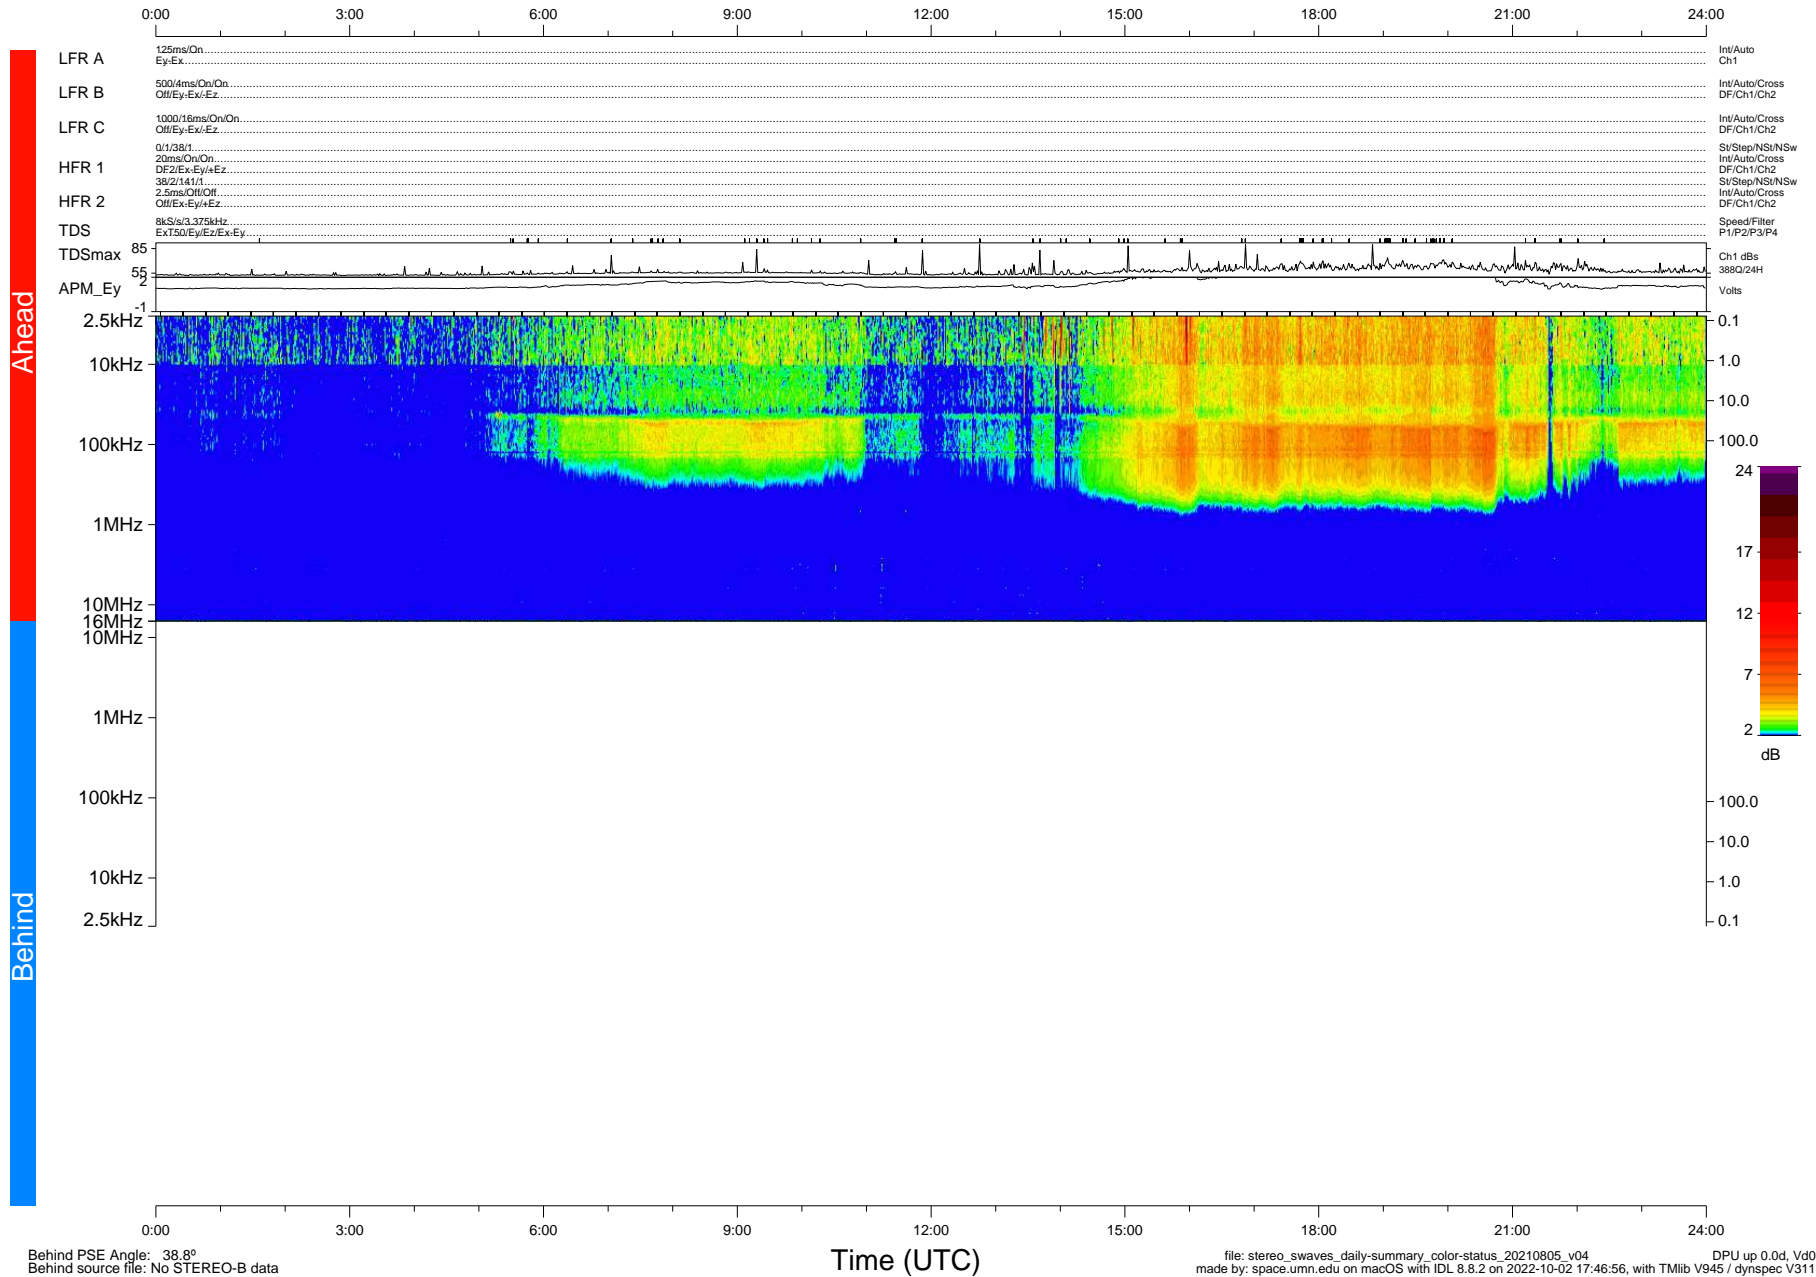

STEREO/WAVES Daily Summary - 05-Aug-2021 (DOY 217)

Ahead source file: swaves_ahead_2021_217_1_05.fin (Recovery: 100.0% HK, 109% Pkts)
 Ahead PSE Angle: -44.3°

DPU up 2220.9d, V412d40

Behind PSE Angle: 38.8°
 Behind source file: No STEREO-B data

Time (UTC)

file: stereo_swaves_daily-summary_color-status_20210805_v04 DPU up 0.0d, Vd0
 made by: space.umn.edu on macOS with IDL 8.8.2 on 2022-10-02 17:46:56, with Tlib V945 / dynspec V311