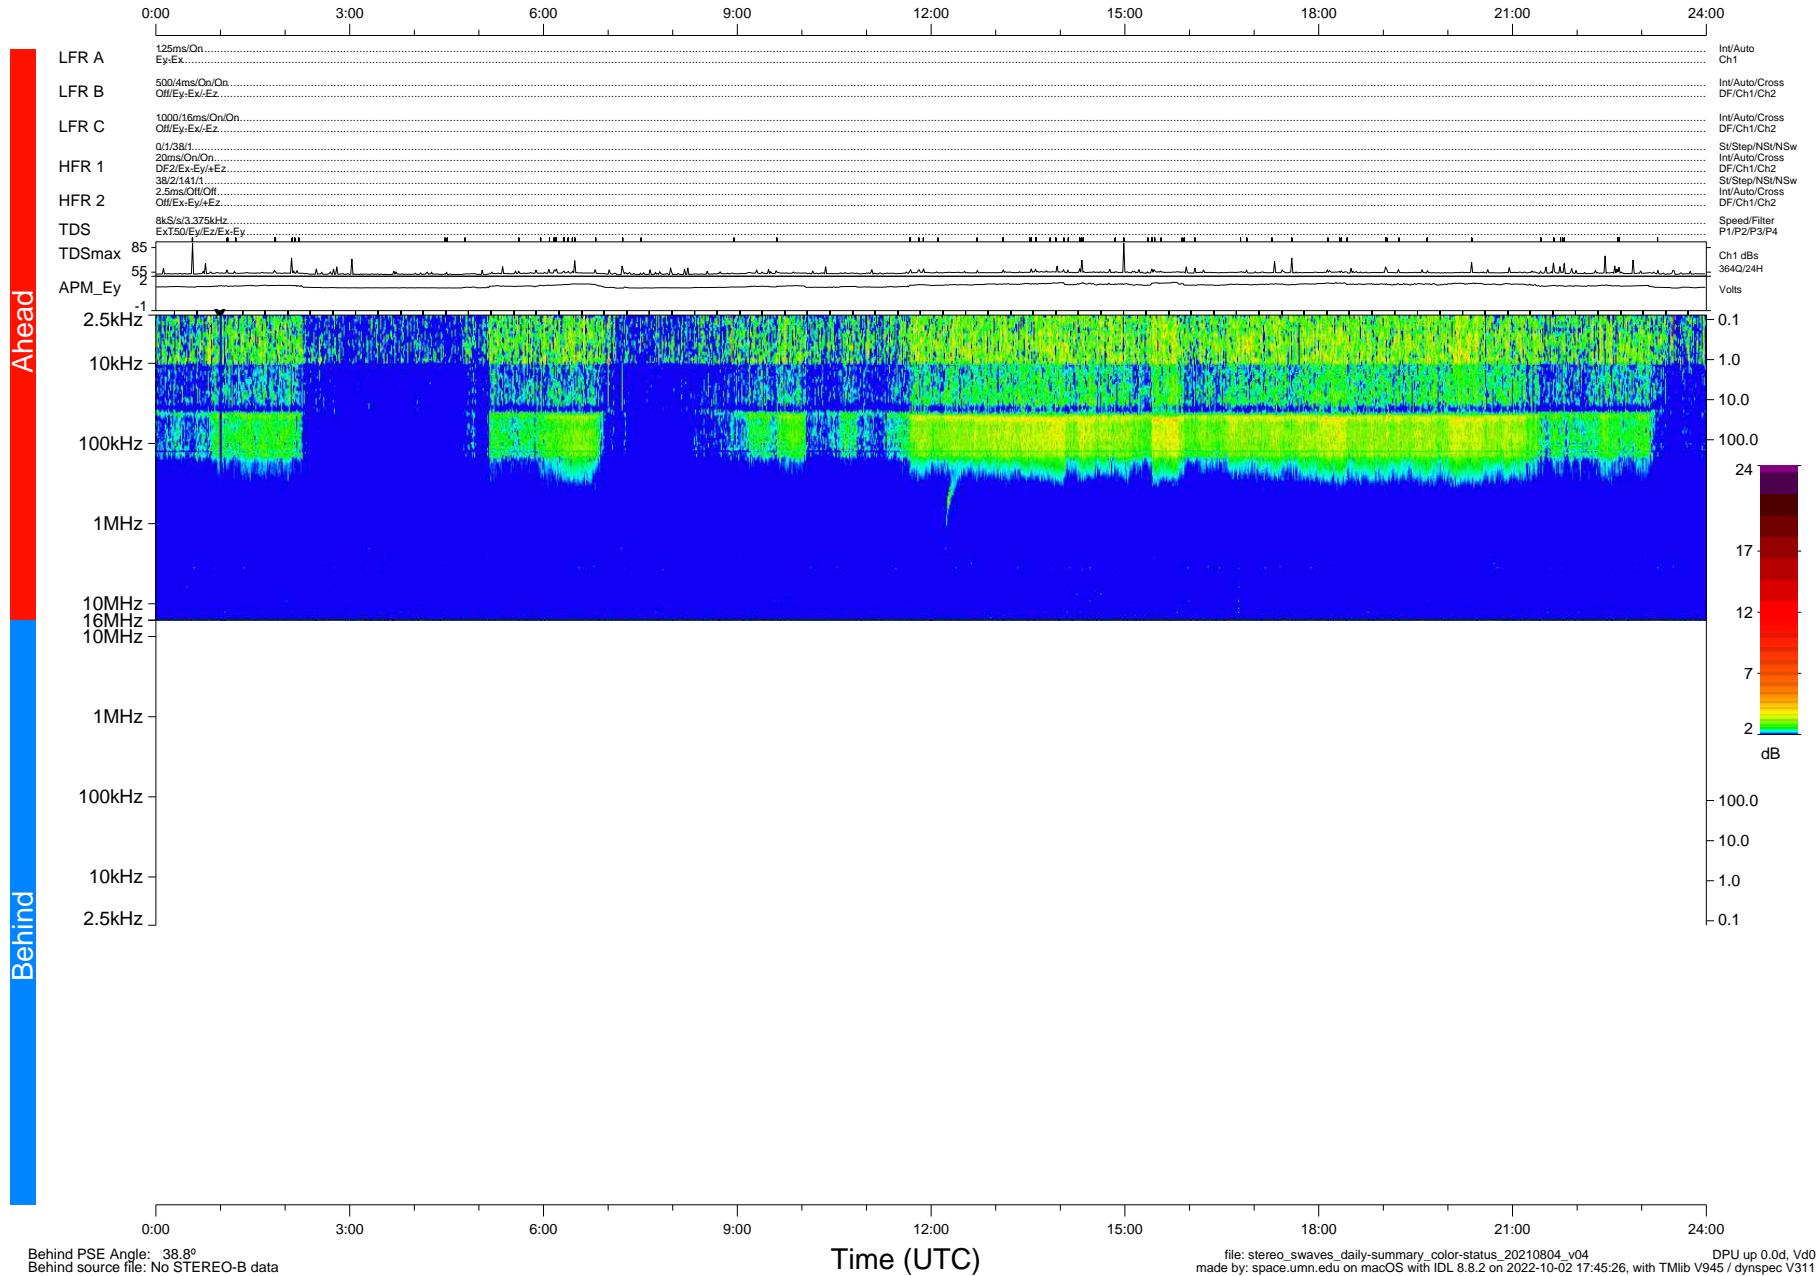

# STEREO/WAVES Daily Summary - 04-Aug-2021 (DOY 216)

Ahead source file: swaves\_ahead\_2021\_216\_1\_05.fin (Recovery: 100.0% HK, 106% Pkts)  
 Ahead PSE Angle: -44.5°

DPU up 2219.9d, V412d40

Behind PSE Angle: 38.8°  
 Behind source file: No STEREO-B data

file: stereo\_swaves\_daily-summary\_color-status\_20210804\_v04  
 made by: space.umn.edu on macOS with IDL 8.8.2 on 2022-10-02 17:45:26, with TLib V945 / dynspec V311  
 DPU up 0.0d, Vd0