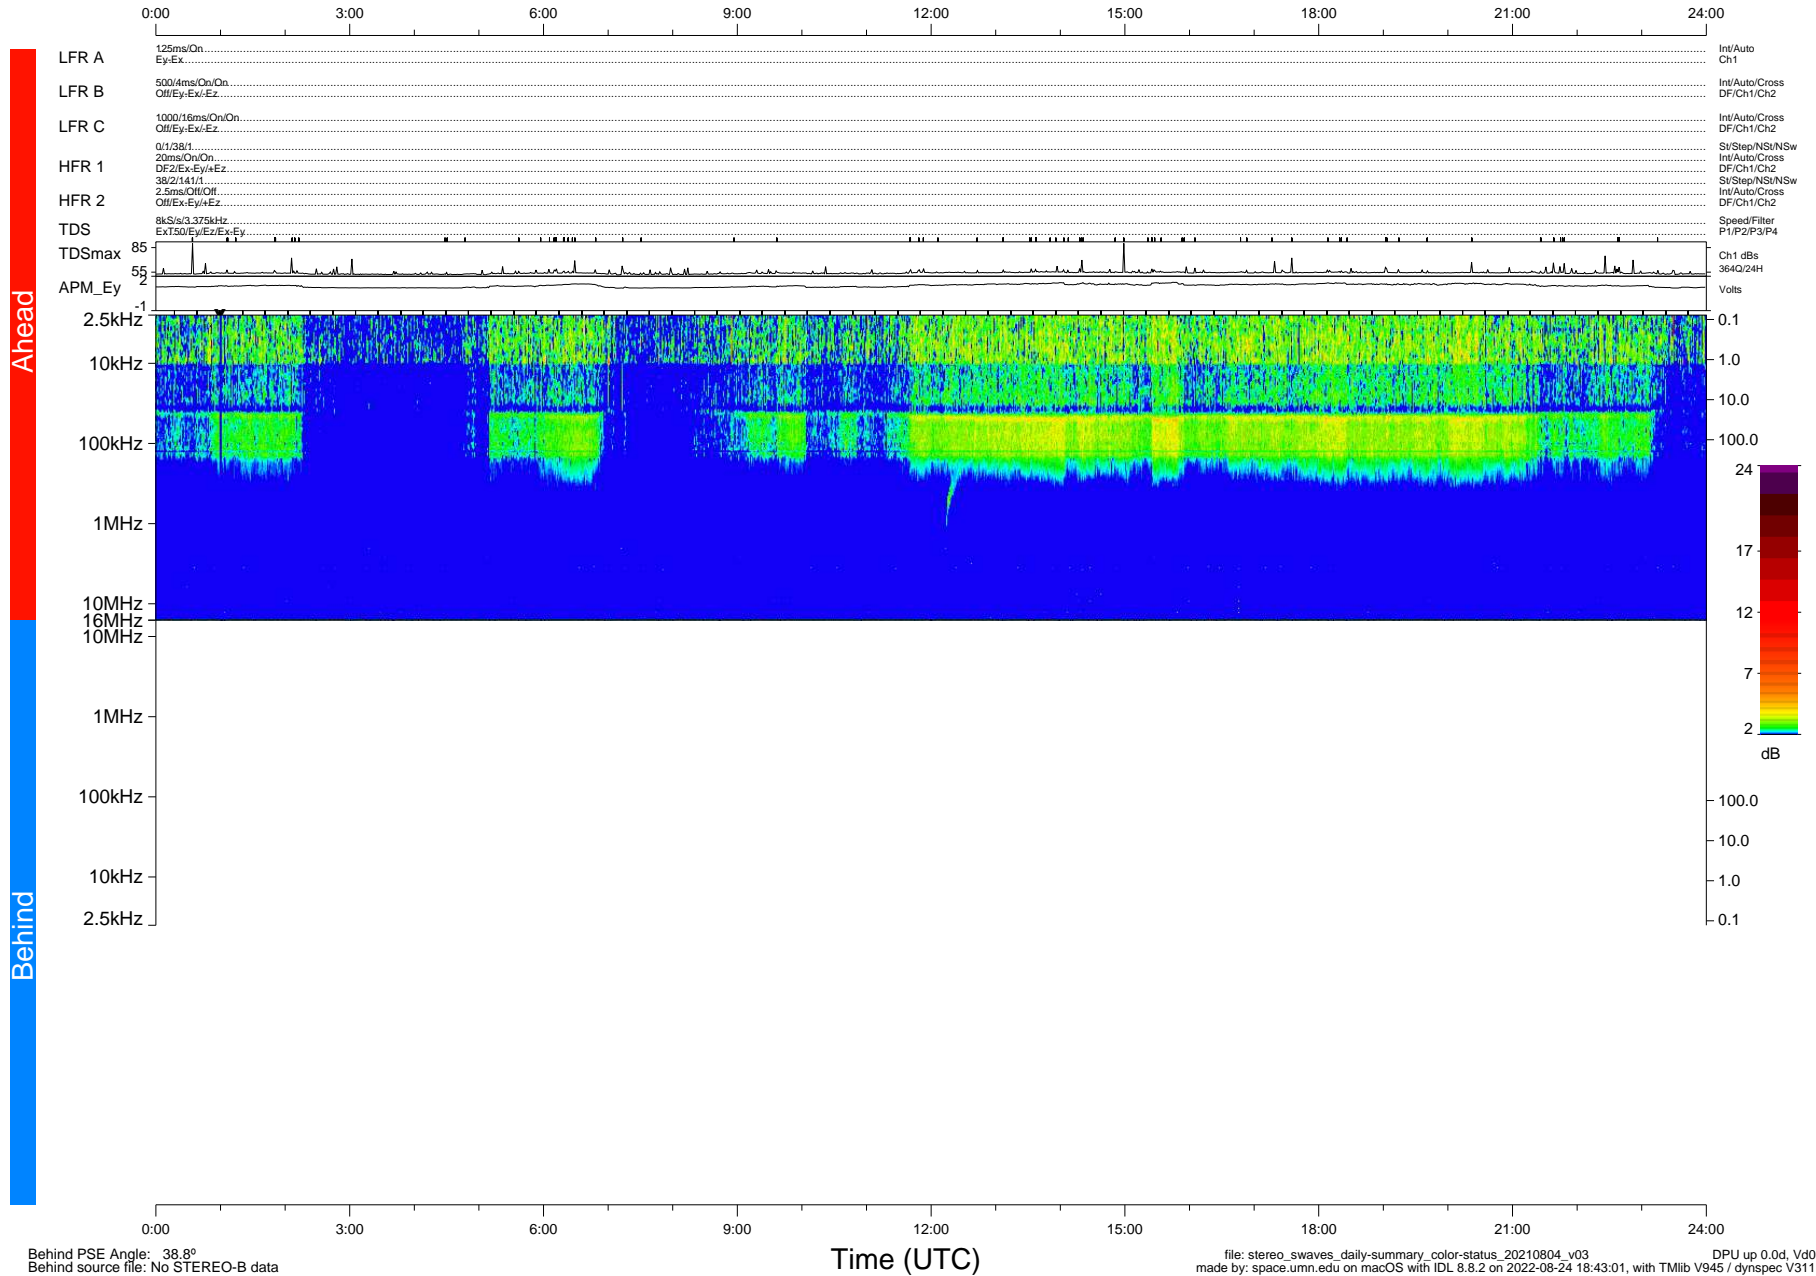

STEREO/WAVES Daily Summary - 04-Aug-2021 (DOY 216)

Ahead source file: swaves_ahead_2021_216_1_05.fin (Recovery: 100.0% HK, 106% Pkts)
 Ahead PSE Angle: -44.5°

DPU up 2219.9d, V412d40

Behind PSE Angle: 38.8°
 Behind source file: No STEREO-B data

Time (UTC)

file: stereo_swaves_daily-summary_color-status_20210804_v03
 made by: space.umn.edu on macOS with IDL 8.8.2 on 2022-08-24 18:43:01, with Tlib V945 / dynspec V311
 DPU up 0.0d, Vd0