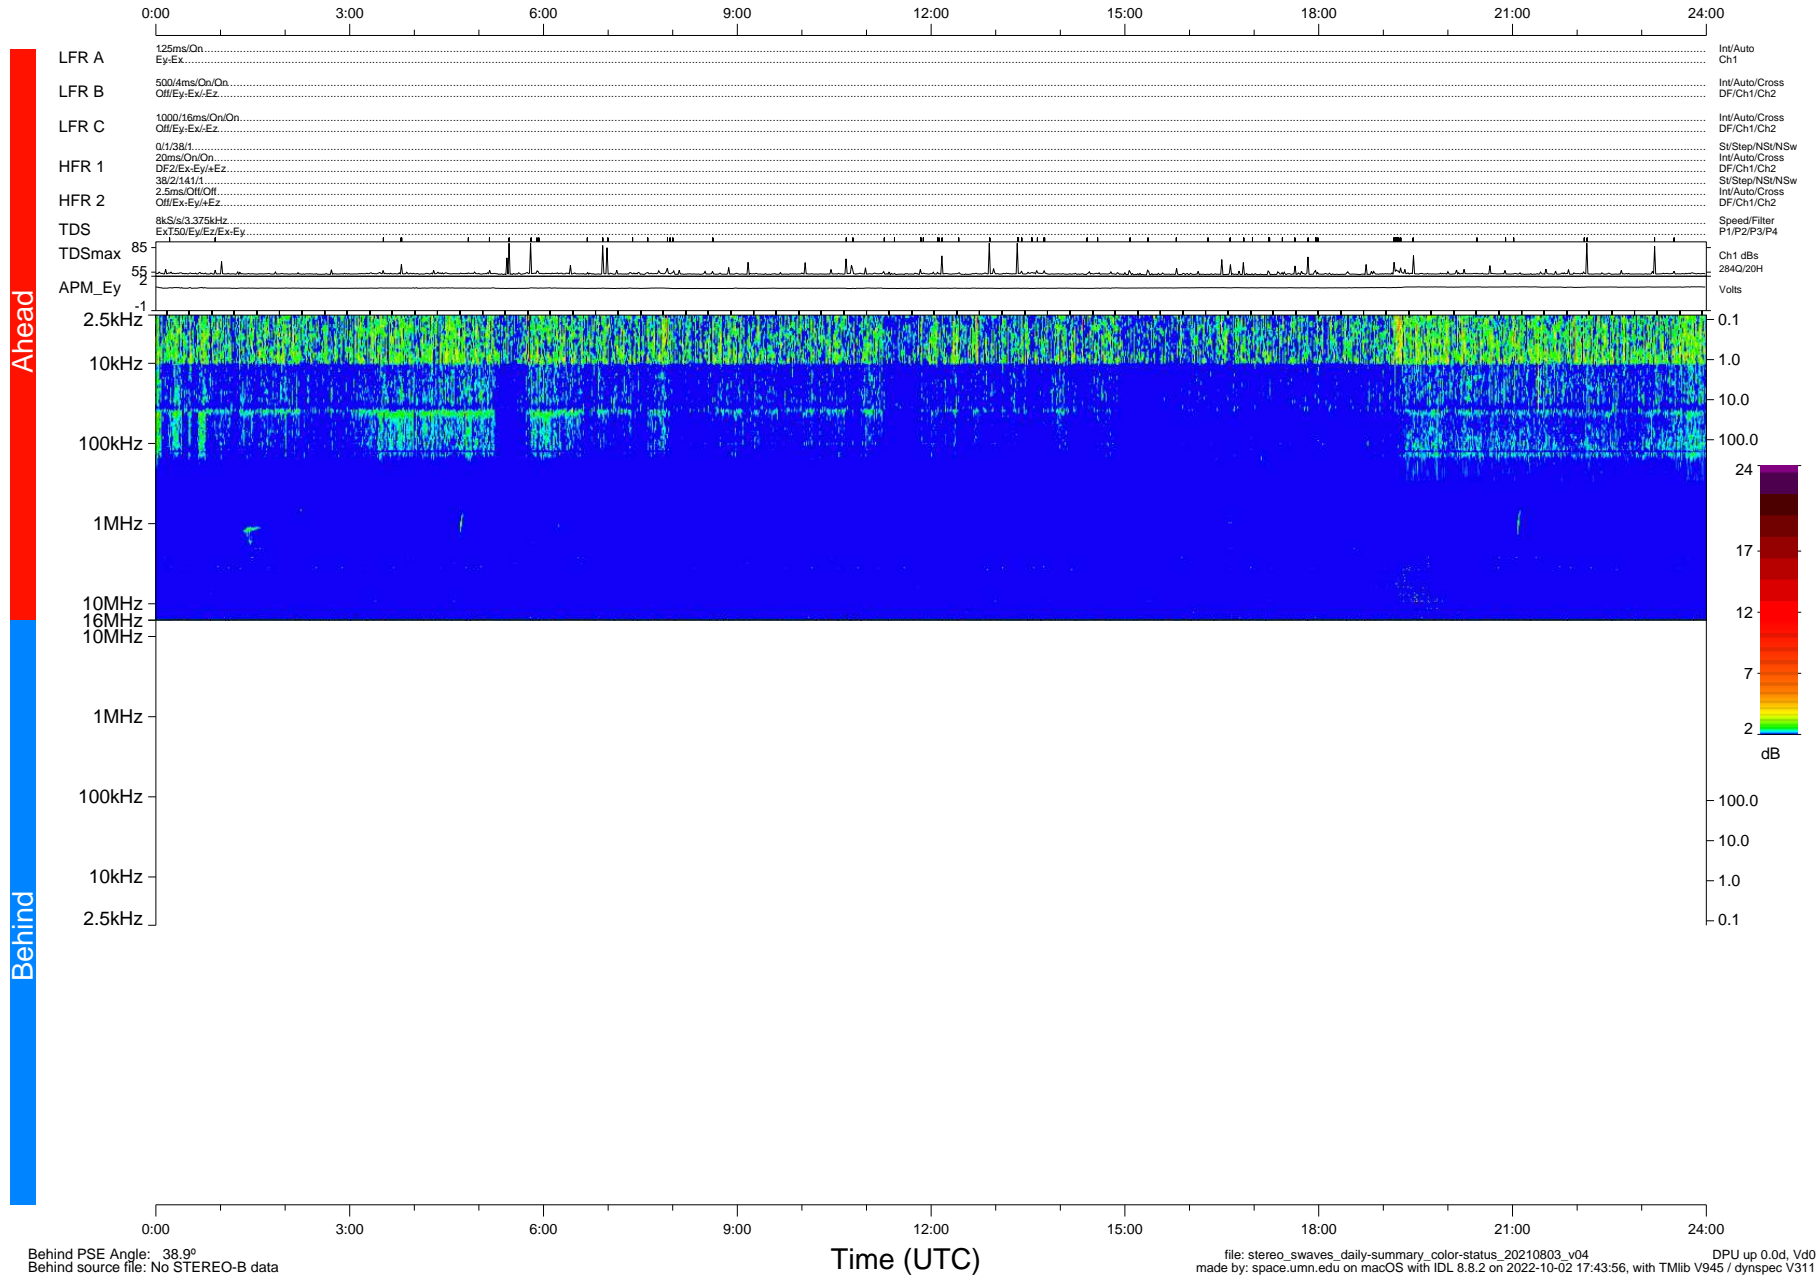

# STEREO/WAVES Daily Summary - 03-Aug-2021 (DOY 215)

Ahead source file: swaves\_ahead\_2021\_215\_1\_05.fin (Recovery: 100.0% HK, 93% Pkts)  
 Ahead PSE Angle: -44.6°

DPU up 2218.9d, V412d40

Behind PSE Angle: 38.9°  
 Behind source file: No STEREO-B data

file: stereo\_swaves\_daily-summary\_color-status\_20210803\_v04 DPU up 0.0d, Vd0  
 made by: space.umn.edu on macOS with IDL 8.8.2 on 2022-10-02 17:43:56, with TLib V945 / dynspec V311