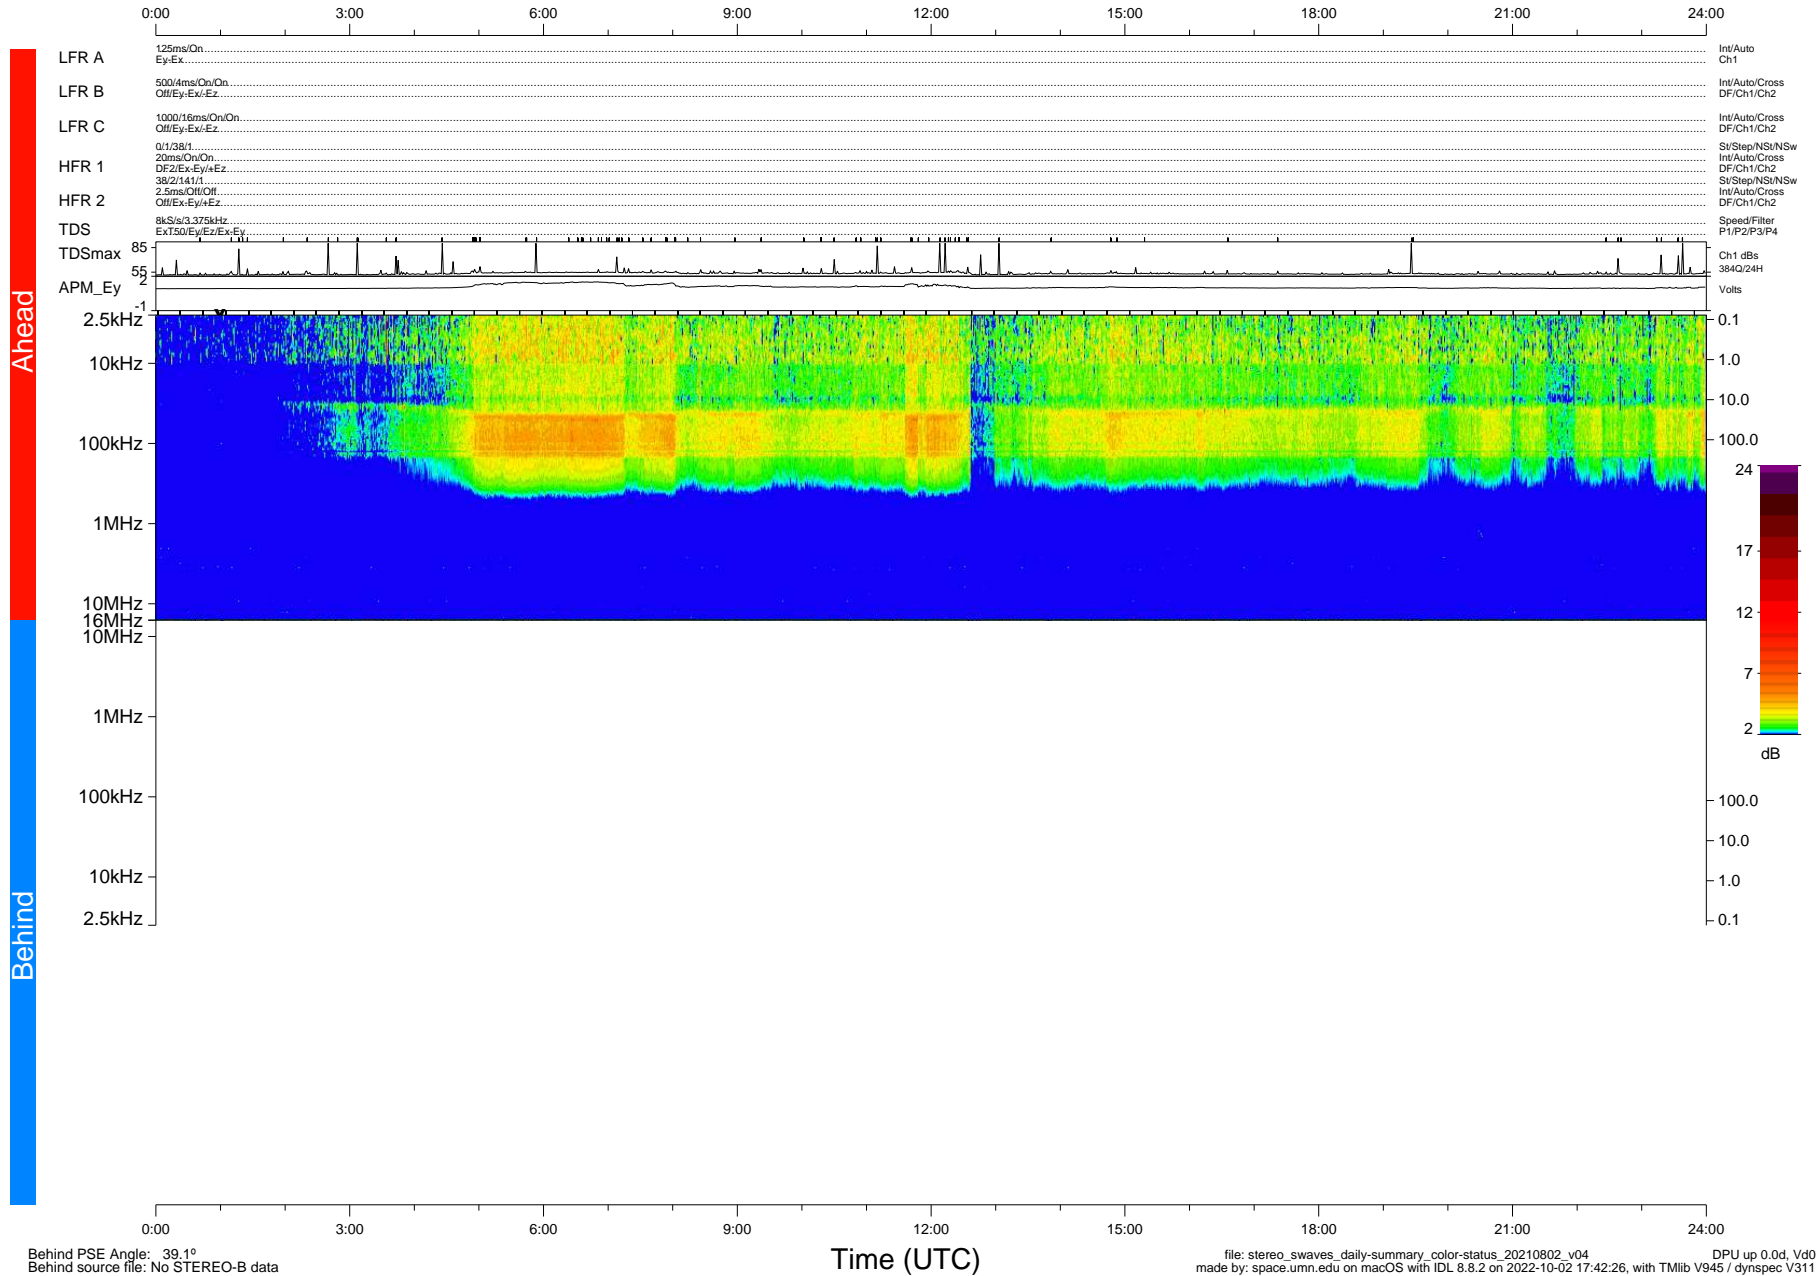

# STEREO/WAVES Daily Summary - 02-Aug-2021 (DOY 214)

Ahead source file: swaves\_ahead\_2021\_214\_1\_05.fin (Recovery: 100.0% HK, 109% Pkts)  
 Ahead PSE Angle: -44.6°

DPU up 2217.9d, V412d40

Behind PSE Angle: 39.1°  
 Behind source file: No STEREO-B data

file: stereo\_swaves\_daily-summary\_color-status\_20210802\_v04  
 made by: space.umn.edu on macOS with IDL 8.8.2 on 2022-10-02 17:42:26, with Tlib V945 / dynspec V311  
 DPU up 0.0d, Vd0