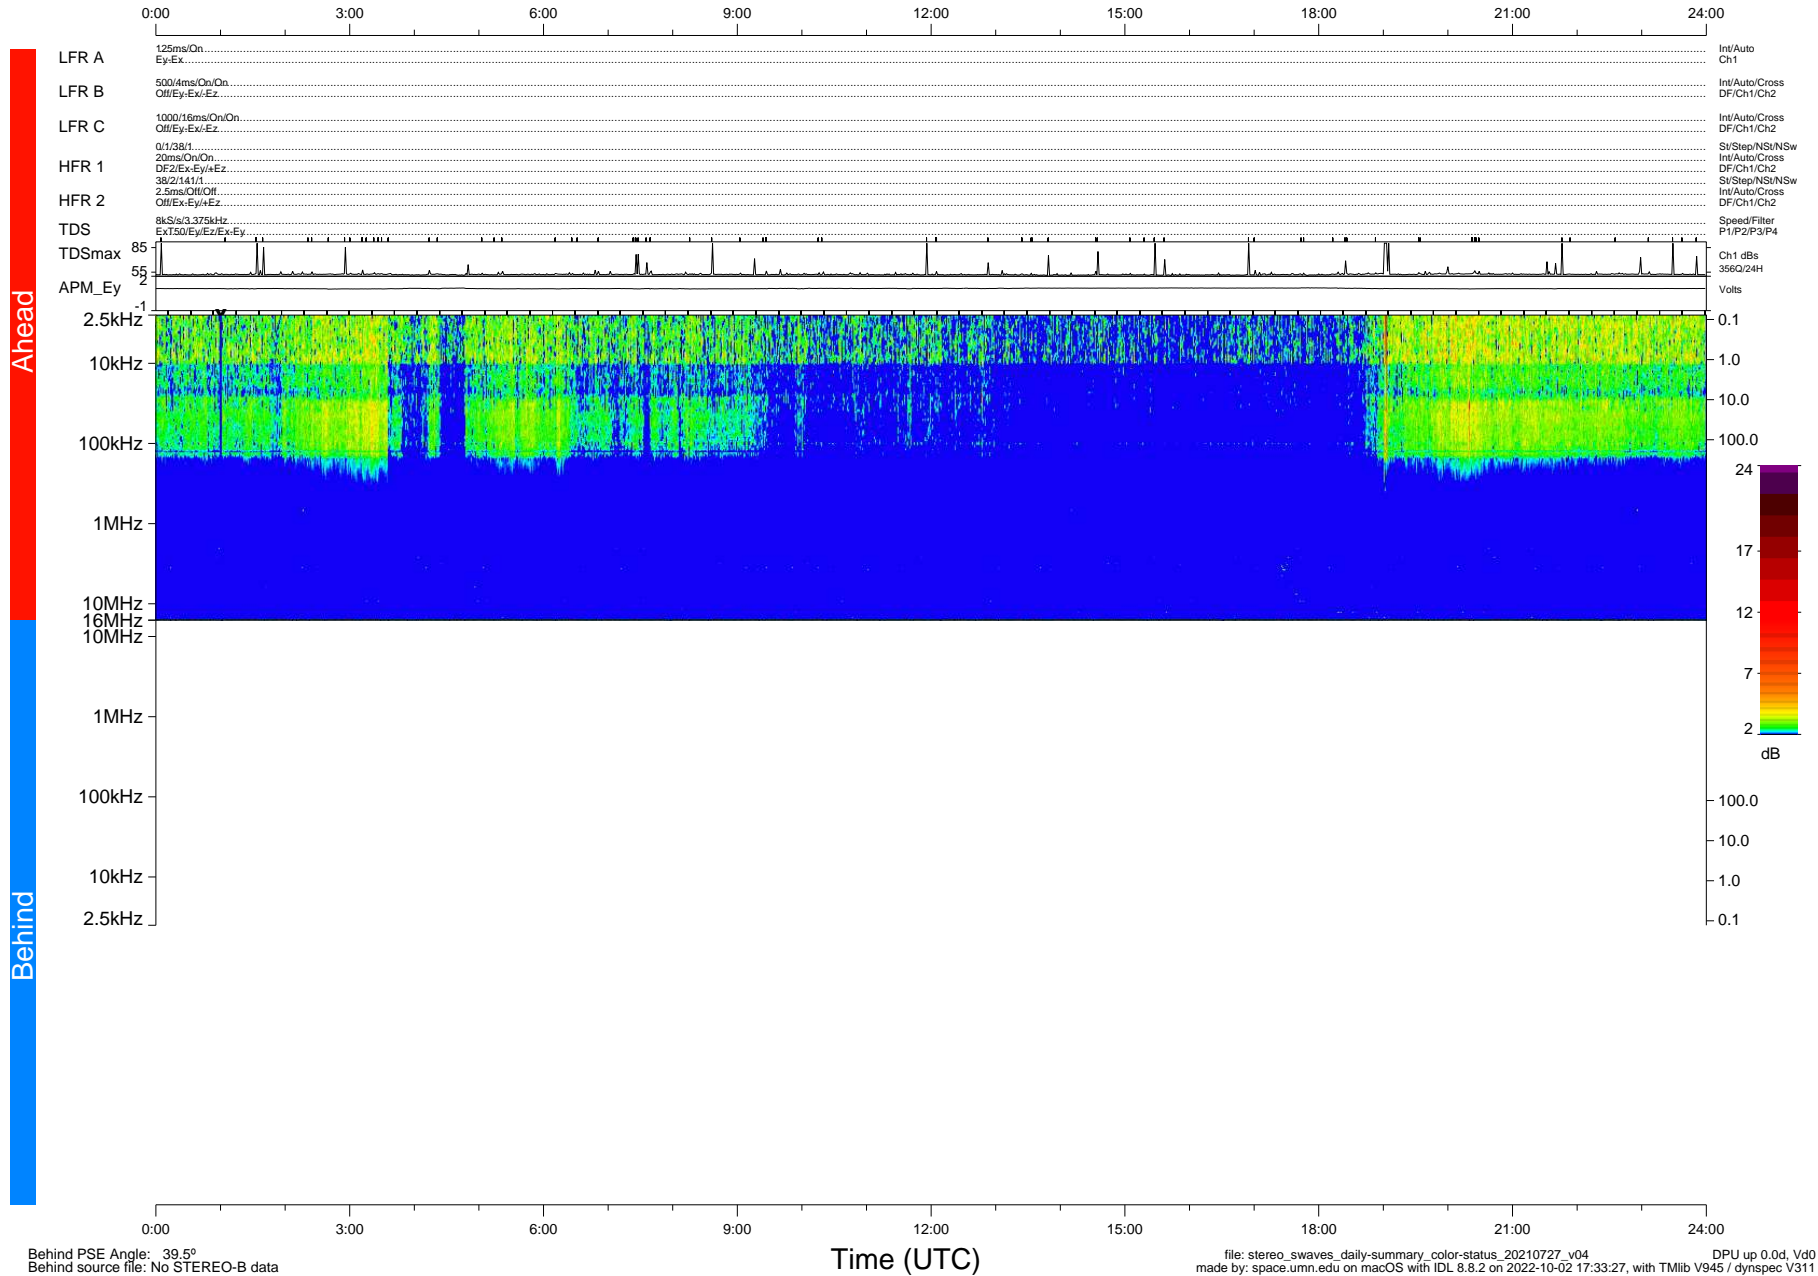

STEREO/WAVES Daily Summary - 27-Jul-2021 (DOY 208)

Ahead source file: swaves_ahead_2021_208_1_06.fin (Recovery: 100.0% HK, 105% Pkts)
Ahead PSE Angle: -45.2°

DPU up 2211.9d, V412d40

Behind PSE Angle: 39.5°
Behind source file: No STEREO-B data

Time (UTC)