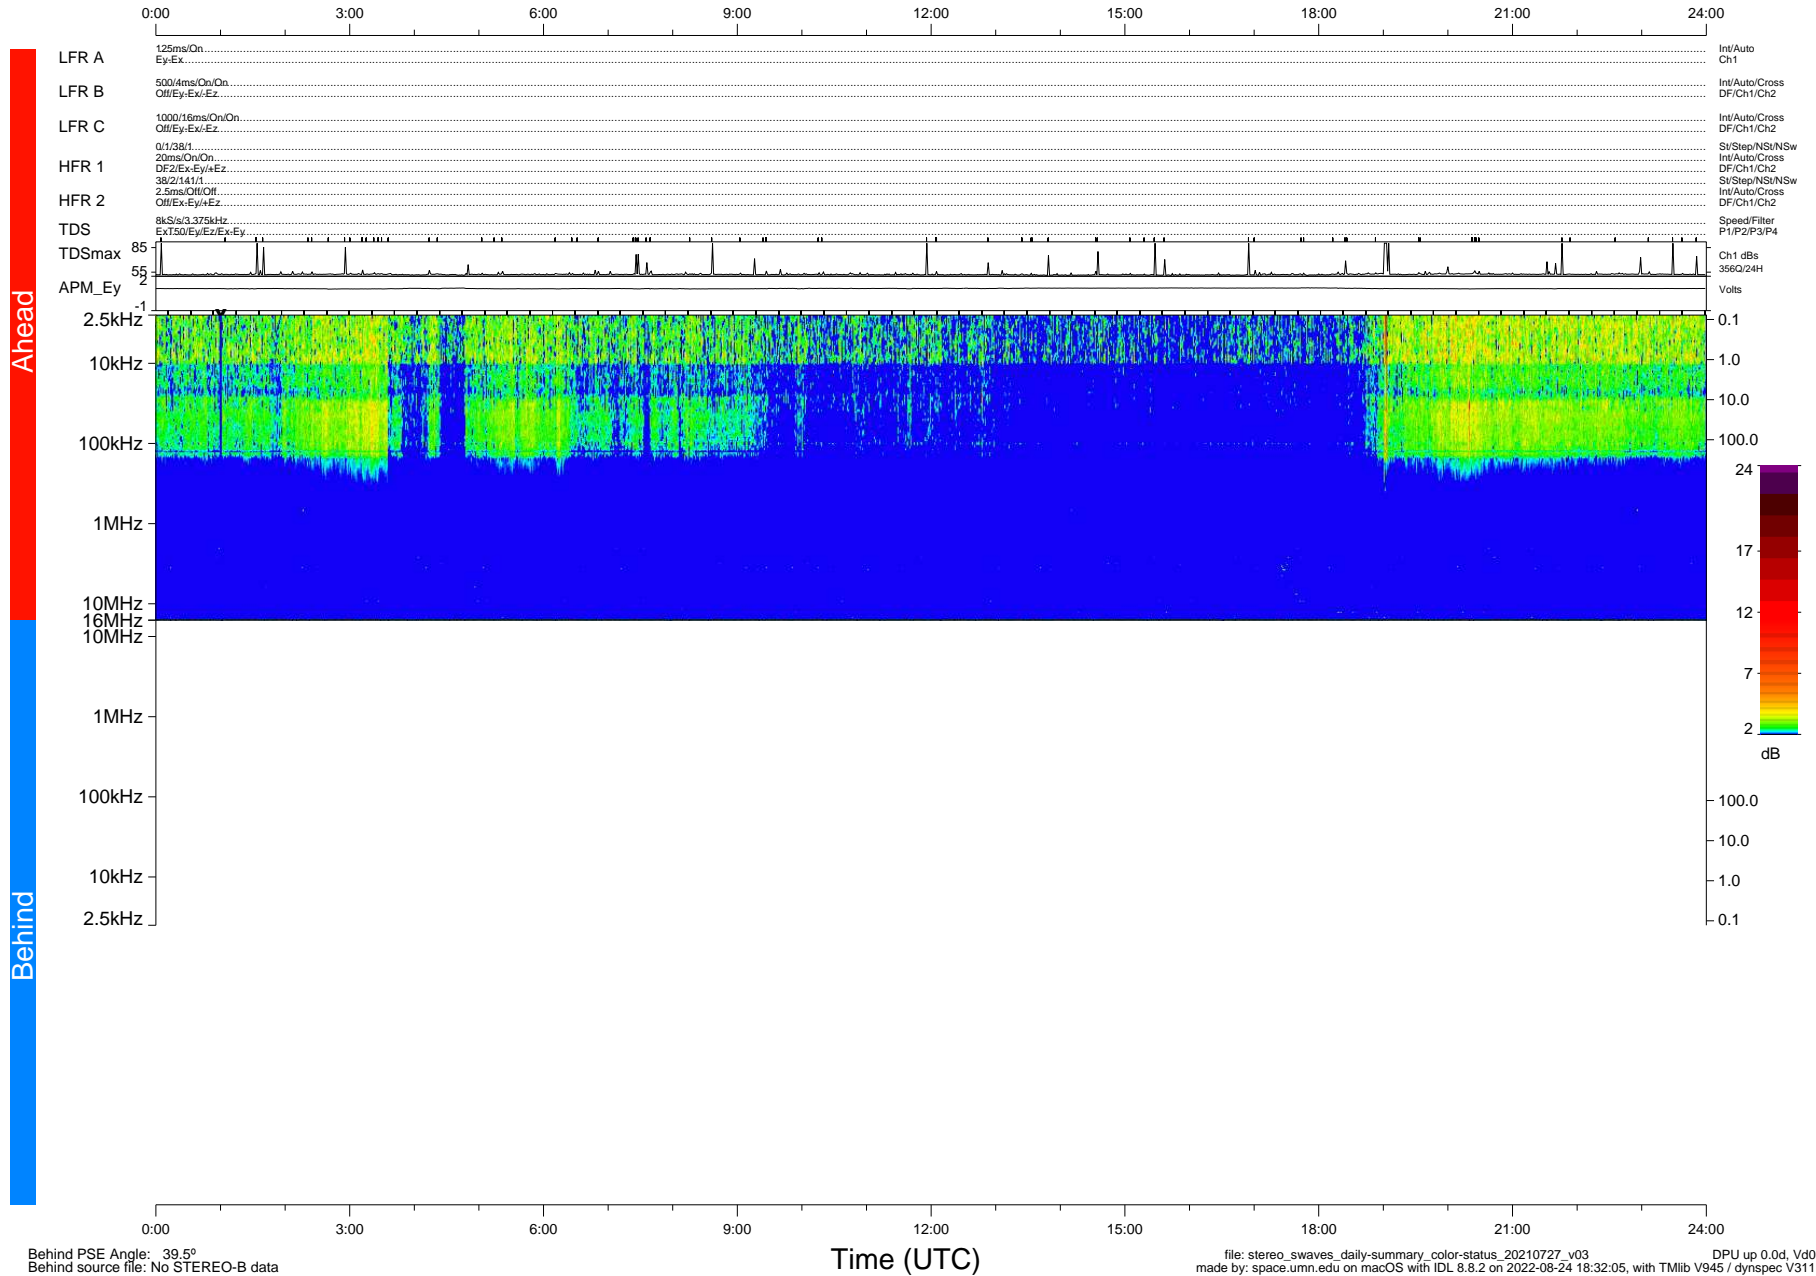

# STEREO/WAVES Daily Summary - 27-Jul-2021 (DOY 208)

Ahead source file: swaves\_ahead\_2021\_208\_1\_06.fin (Recovery: 100.0% HK, 105% Pkts)  
 Ahead PSE Angle: -45.2°

DPU up 2211.9d, V412d40

Behind PSE Angle: 39.5°  
 Behind source file: No STEREO-B data

Time (UTC)

file: stereo\_swaves\_daily-summary\_color-status\_20210727\_v03  
 made by: space.umn.edu on macOS with IDL 8.8.2 on 2022-08-24 18:32:05, with Tlib V945 / dynspec V311  
 DPU up 0.0d, Vd0