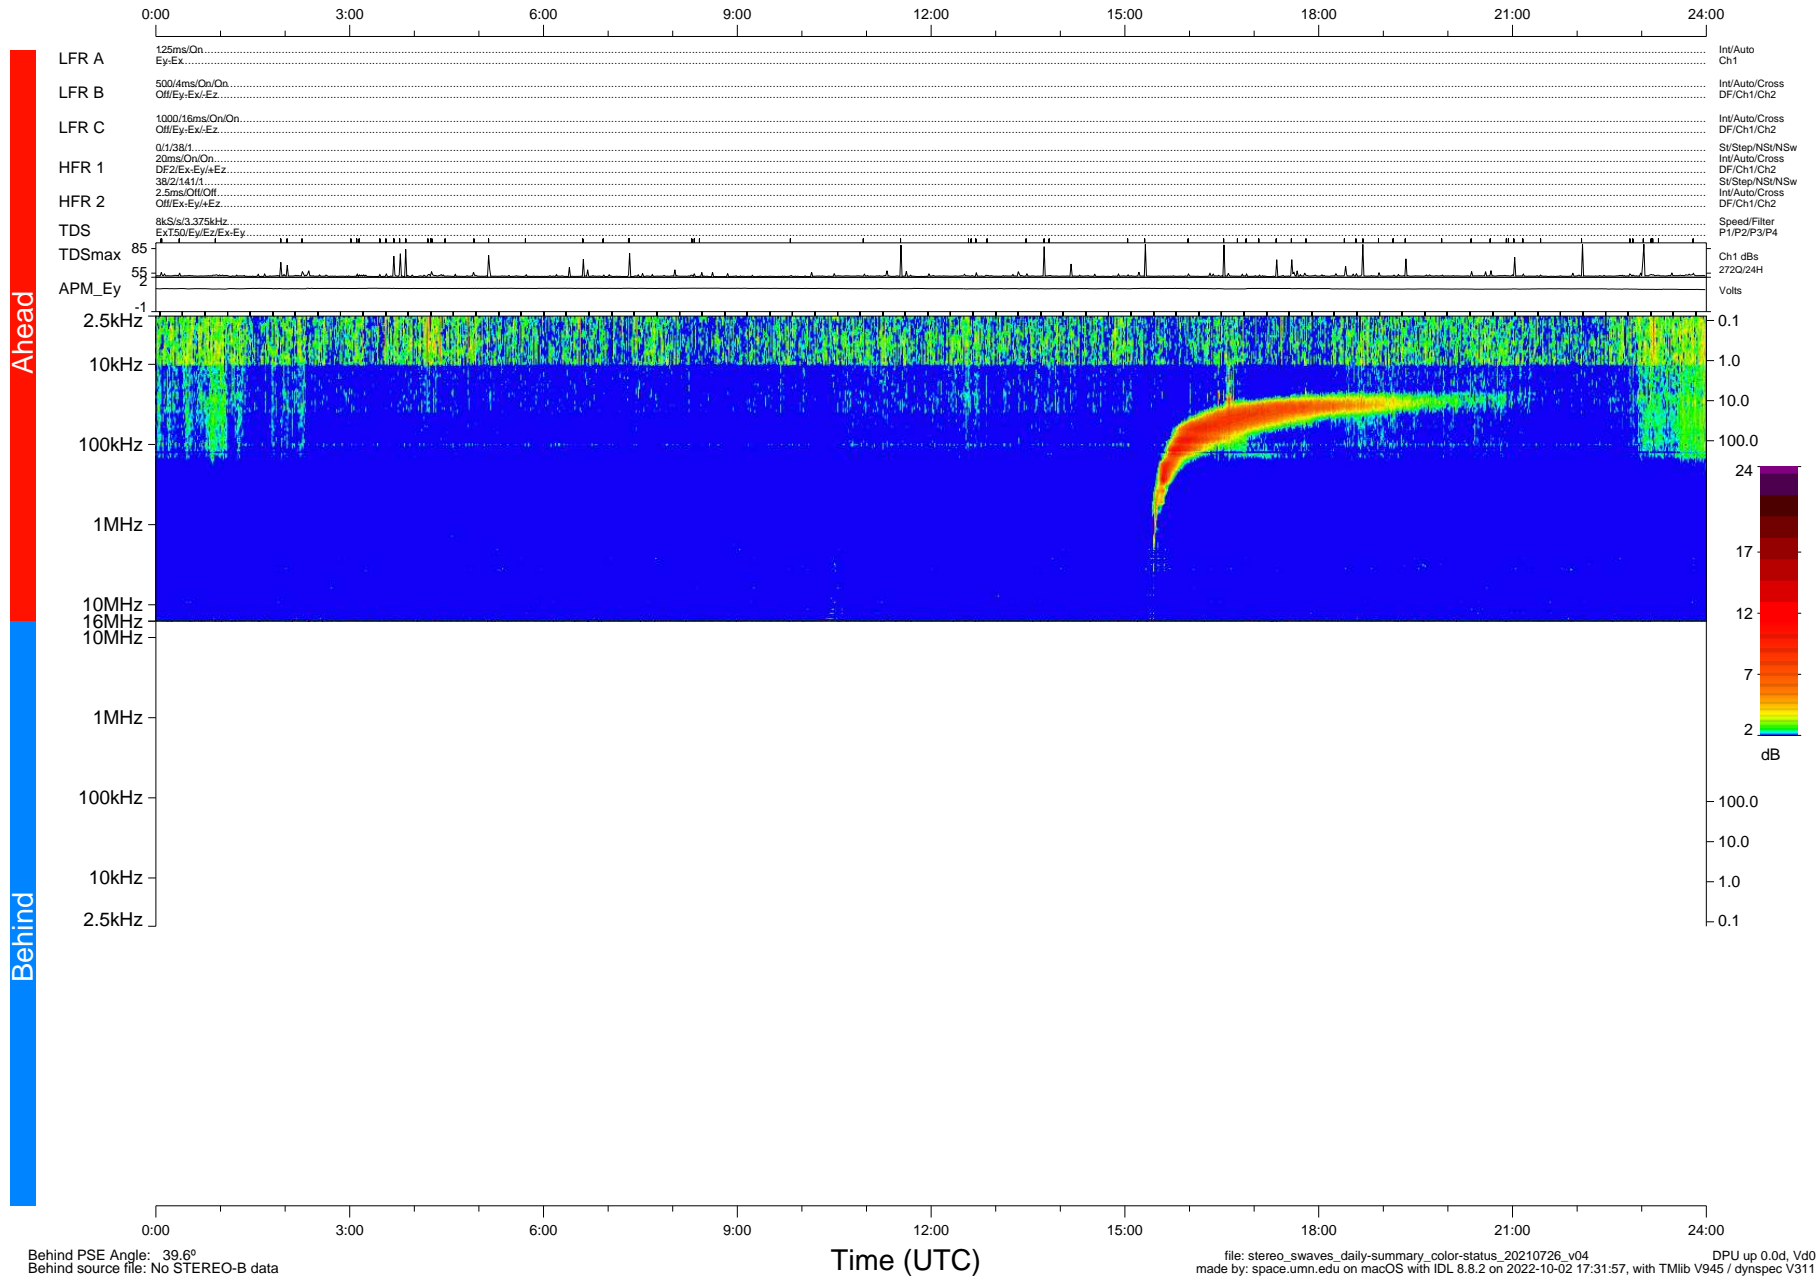

STEREO/WAVES Daily Summary - 26-Jul-2021 (DOY 207)

Ahead source file: swaves_ahead_2021_207_1_05.fin (Recovery: 100.0% HK, 92% Pkts)
 Ahead PSE Angle: -45.4°

DPU up 2210.9d, V412d40

Behind PSE Angle: 39.6°
 Behind source file: No STEREO-B data

file: stereo_swaves_daily-summary_color-status_20210726_v04
 made by: space.umn.edu on macOS with IDL 8.8.2 on 2022-10-02 17:31:57, with Tlib V945 / dynspec V311
 DPU up 0.0d, Vd0