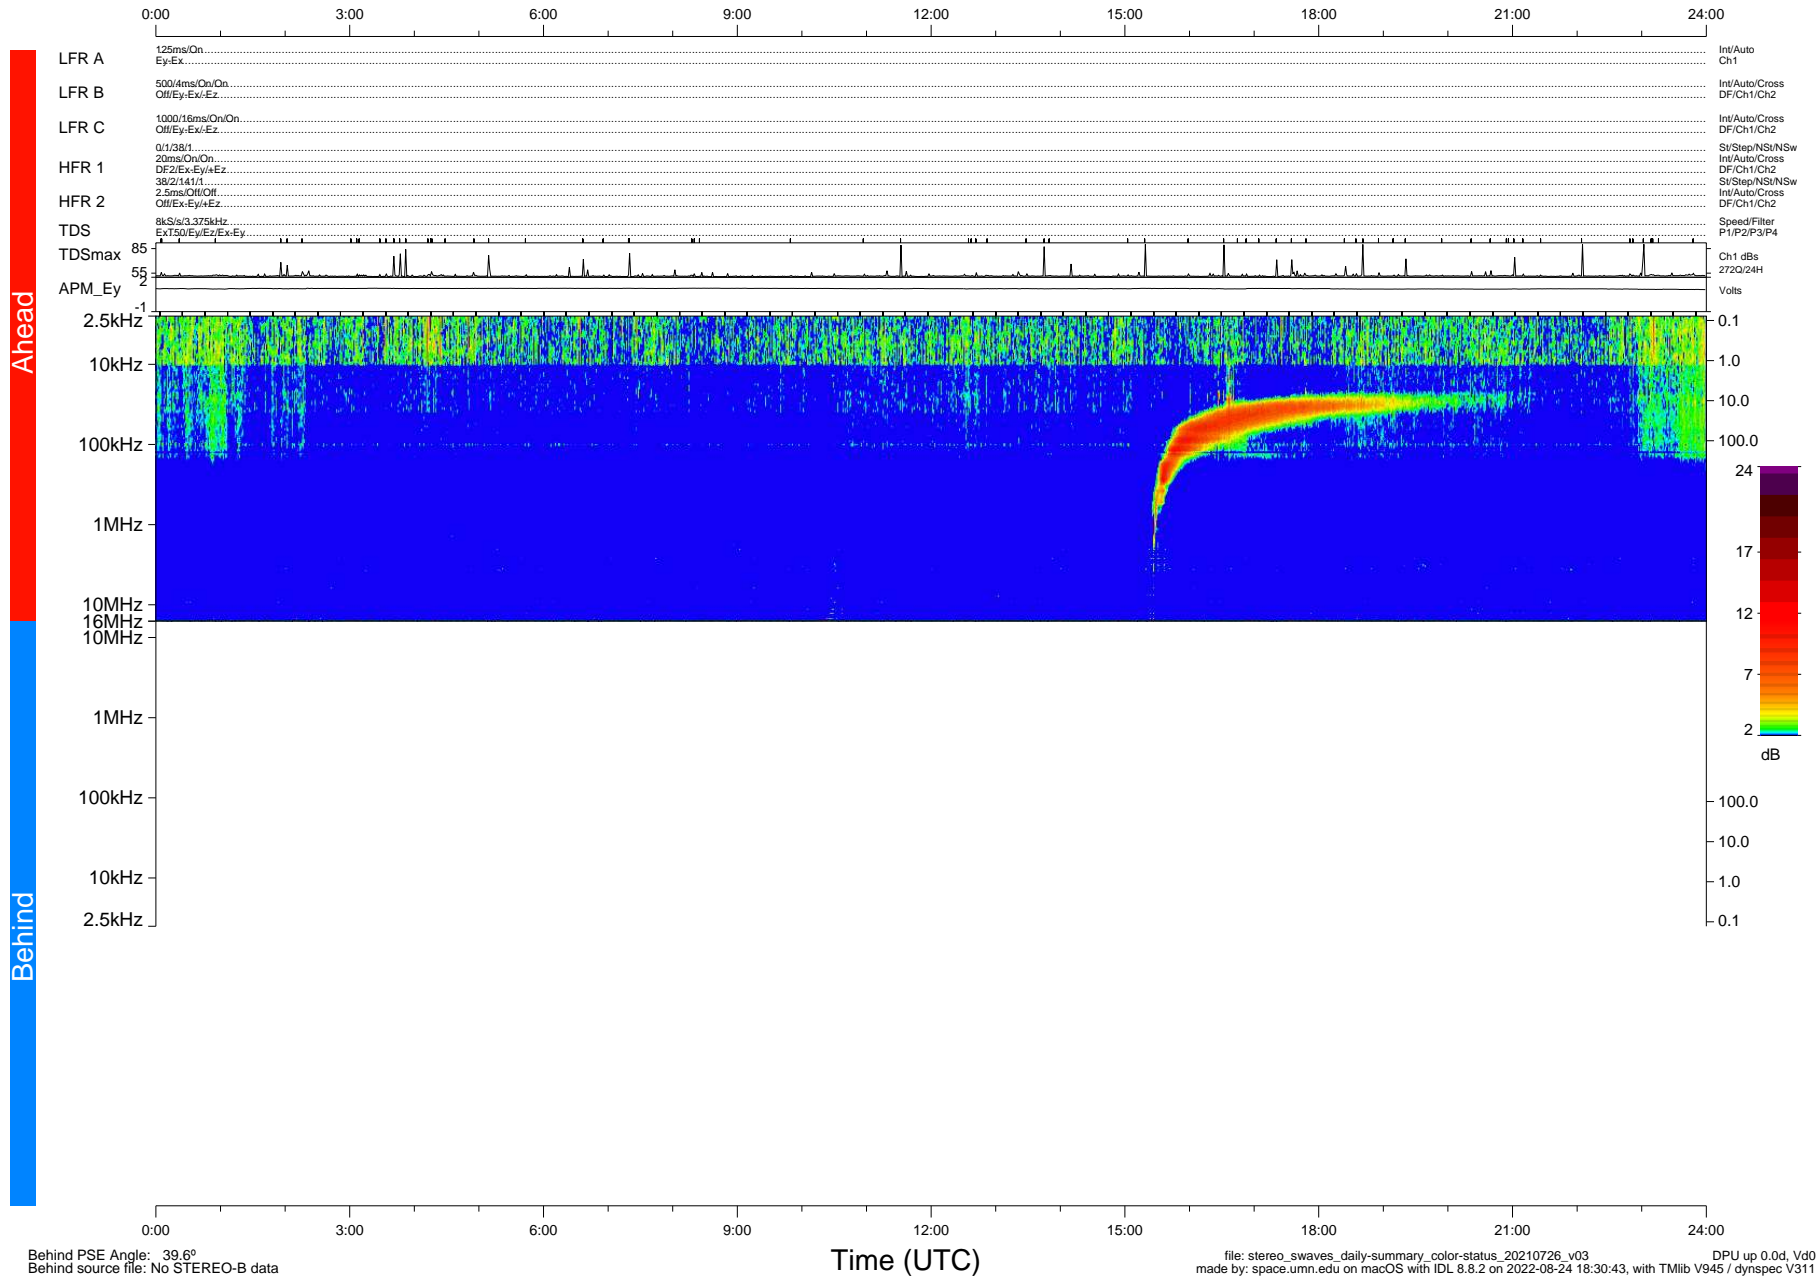

STEREO/WAVES Daily Summary - 26-Jul-2021 (DOY 207)

Ahead source file: swaves_ahead_2021_207_1_05.fin (Recovery: 100.0% HK, 92% Pkts)
 Ahead PSE Angle: -45.4°

DPU up 2210.9d, V412d40

Behind PSE Angle: 39.6°
 Behind source file: No STEREO-B data

file: stereo_swaves_daily-summary_color-status_20210726_v03
 made by: space.umn.edu on macOS with IDL 8.8.2 on 2022-08-24 18:30:43, with TLib V945 / dynspec V311
 DPU up 0.0d, Vd0