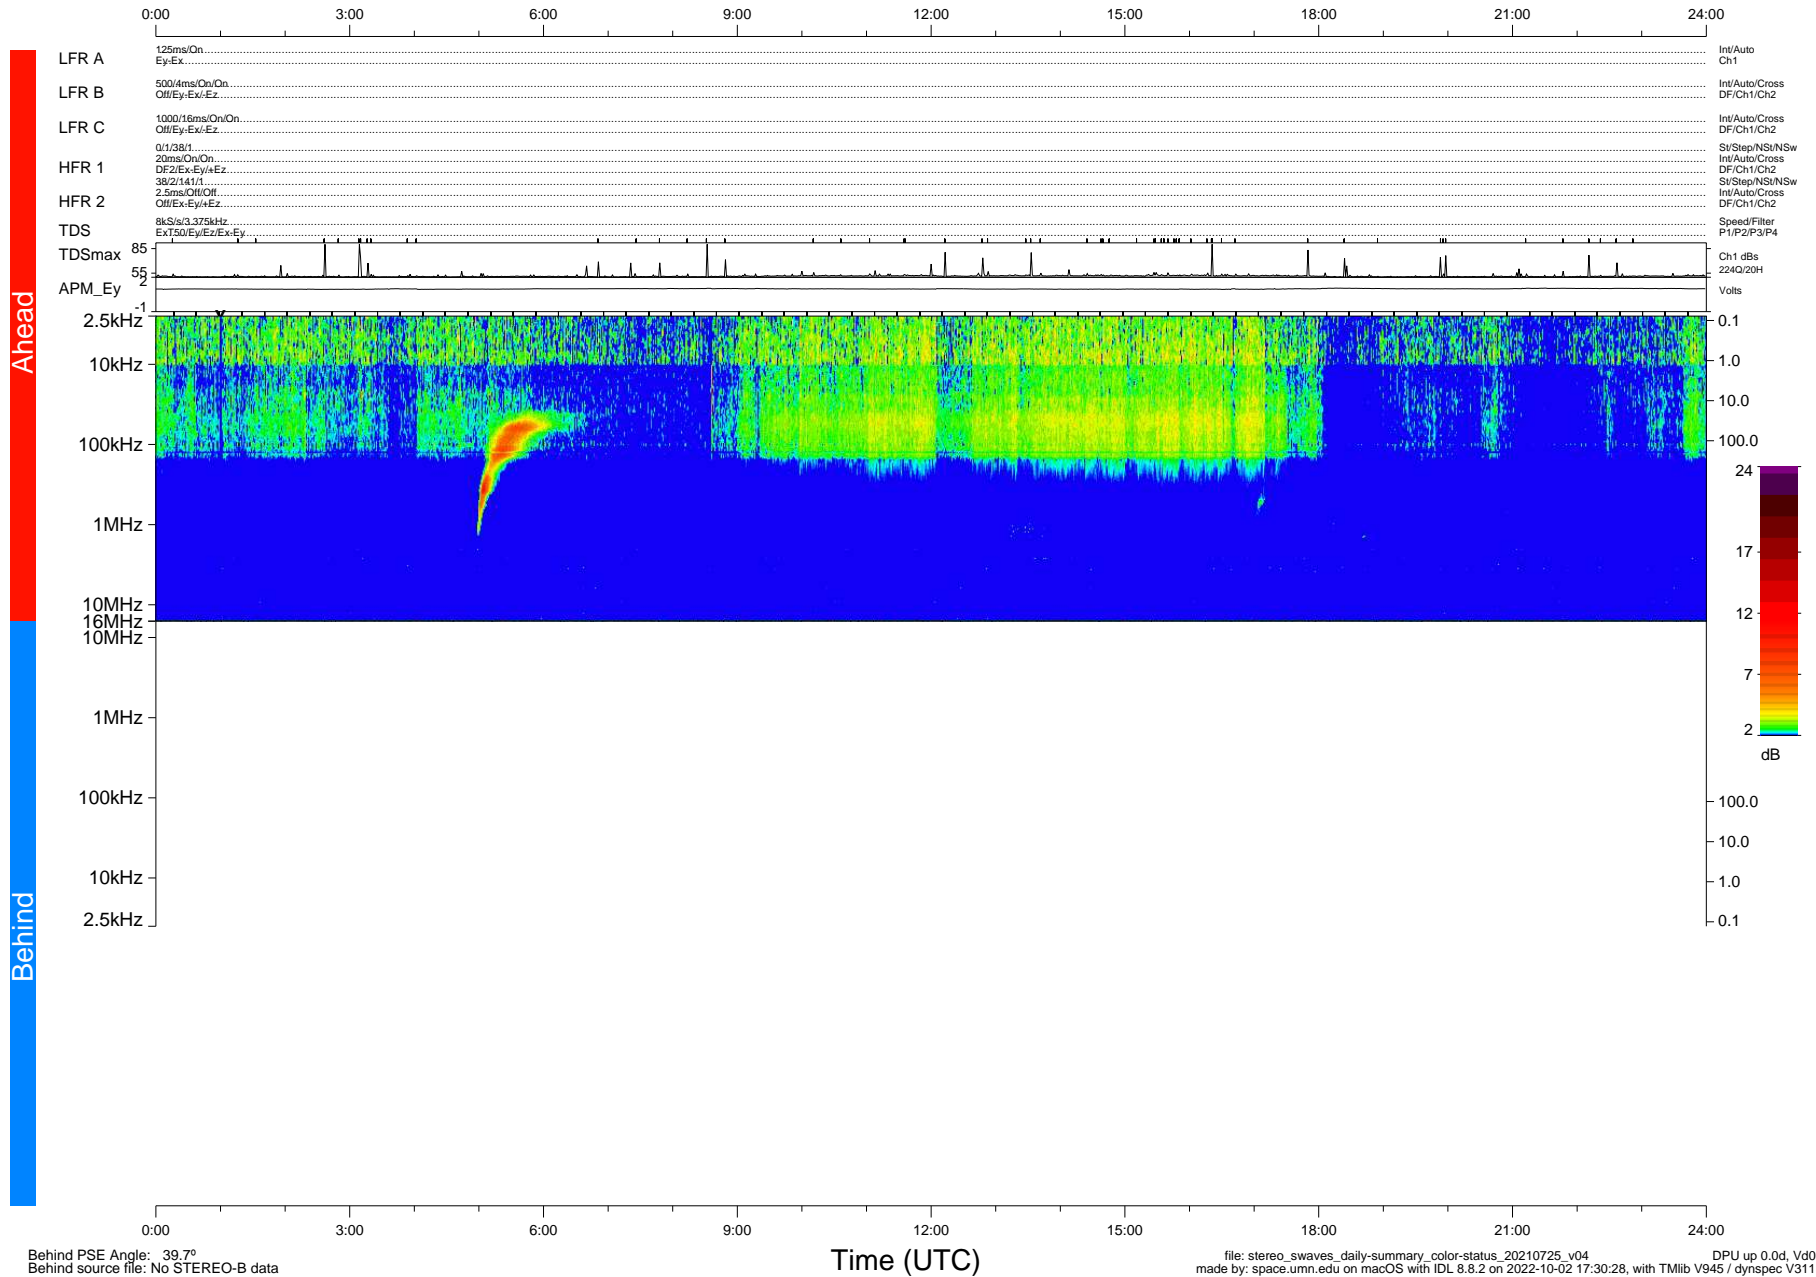

STEREO/WAVES Daily Summary - 25-Jul-2021 (DOY 206)

Ahead source file: swaves_ahead_2021_206_1_05.fin (Recovery: 100.0% HK, 85% PKts)
 Ahead PSE Angle: -45.4°

DPU up 2209.9d, V412d40

Behind PSE Angle: 39.7°
 Behind source file: No STEREO-B data

file: stereo_swaves_daily-summary_color-status_20210725_v04
 made by: space.umn.edu on macOS with IDL 8.8.2 on 2022-10-02 17:30:28, with Tlib V945 / dynspec V311
 DPU up 0.0d, Vd0