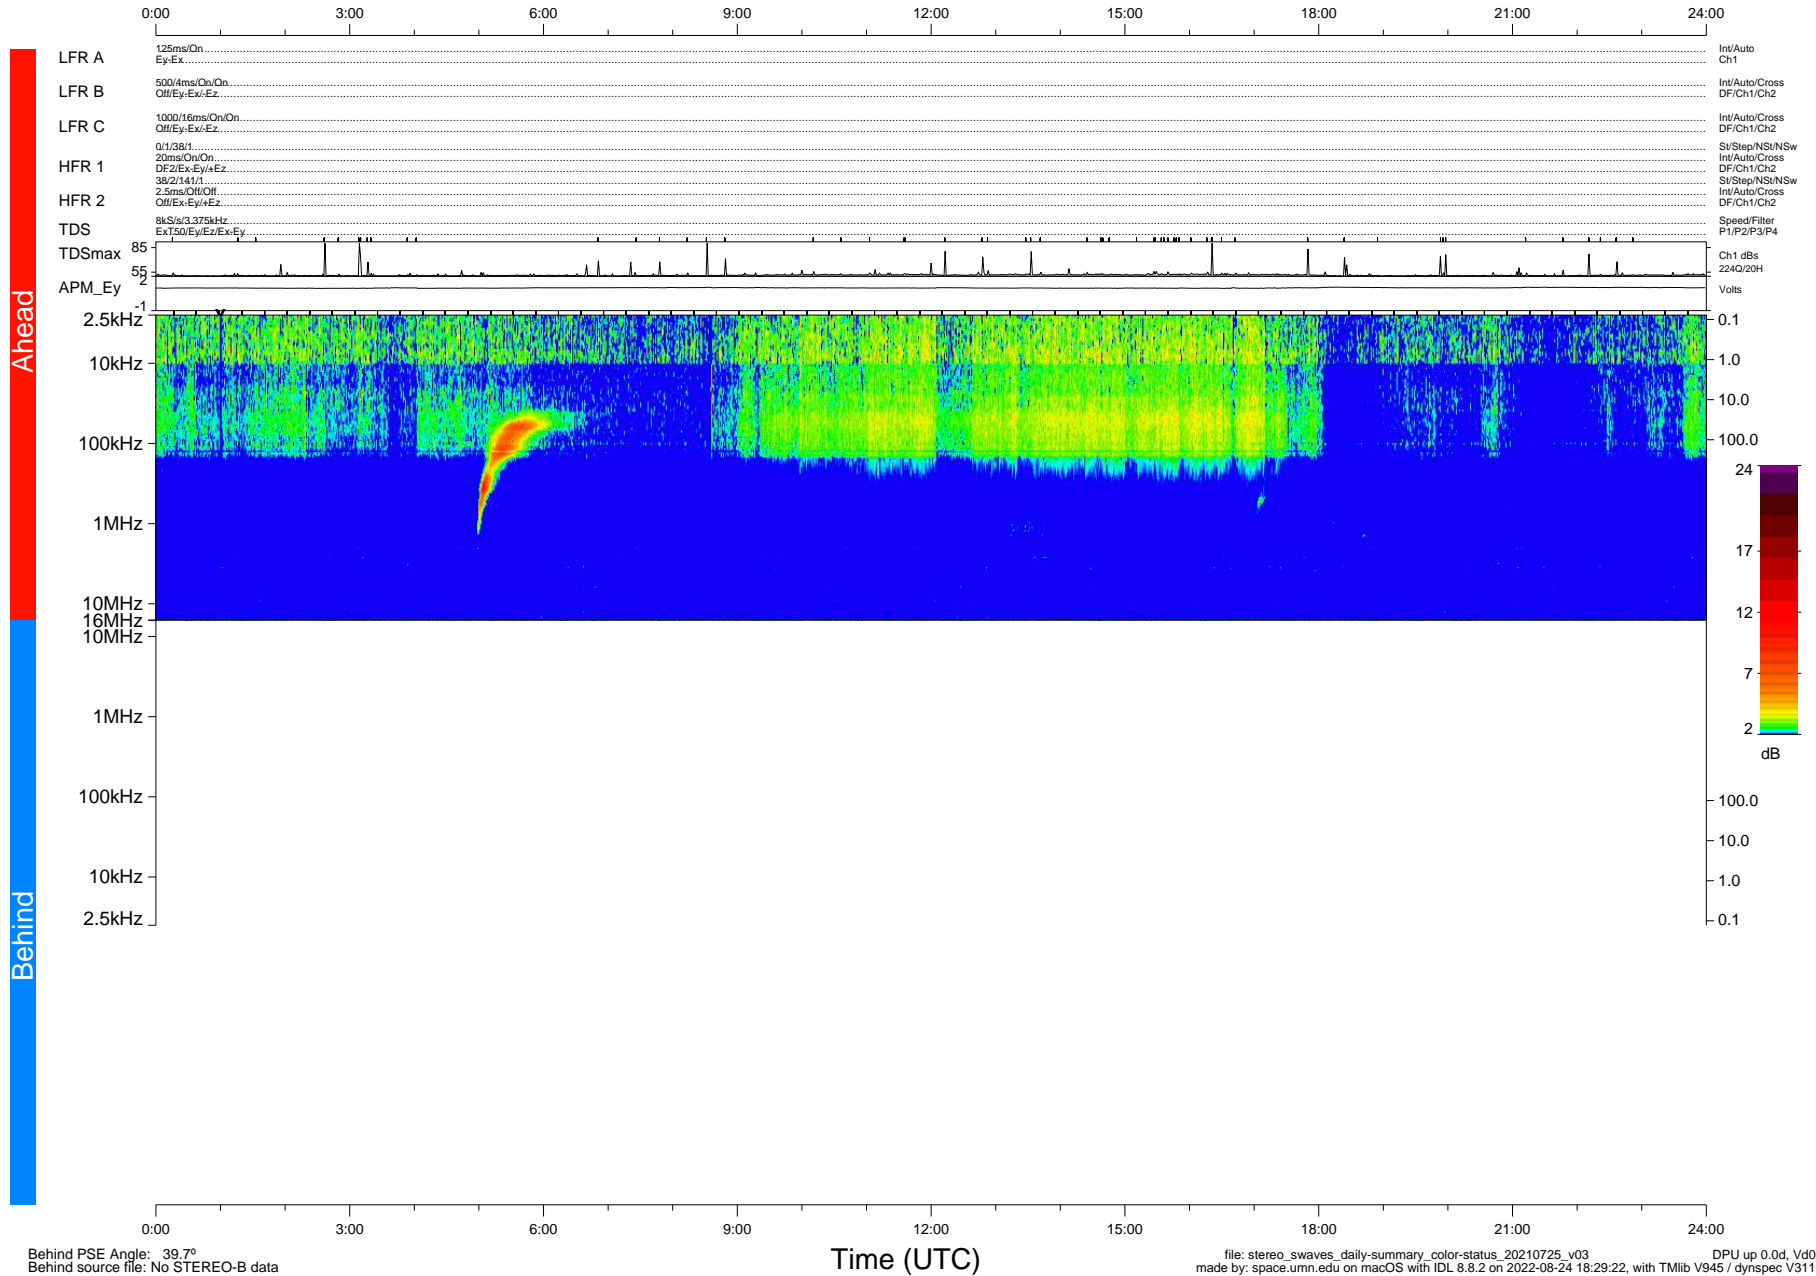

STEREO/WAVES Daily Summary - 25-Jul-2021 (DOY 206)

Ahead source file: swaves_ahead_2021_206_1_05.fin (Recovery: 100.0% HK, 85% PKts)
 Ahead PSE Angle: -45.4°

DPU up 2209.9d, V412d40

Behind PSE Angle: 39.7°
 Behind source file: No STEREO-B data

Time (UTC)

file: stereo_swaves_daily-summary_color-status_20210725_v03
 made by: space.umn.edu on macOS with IDL 8.8.2 on 2022-08-24 18:29:22, with Tlib V945 / dynspec V311
 DPU up 0.0d, Vd0