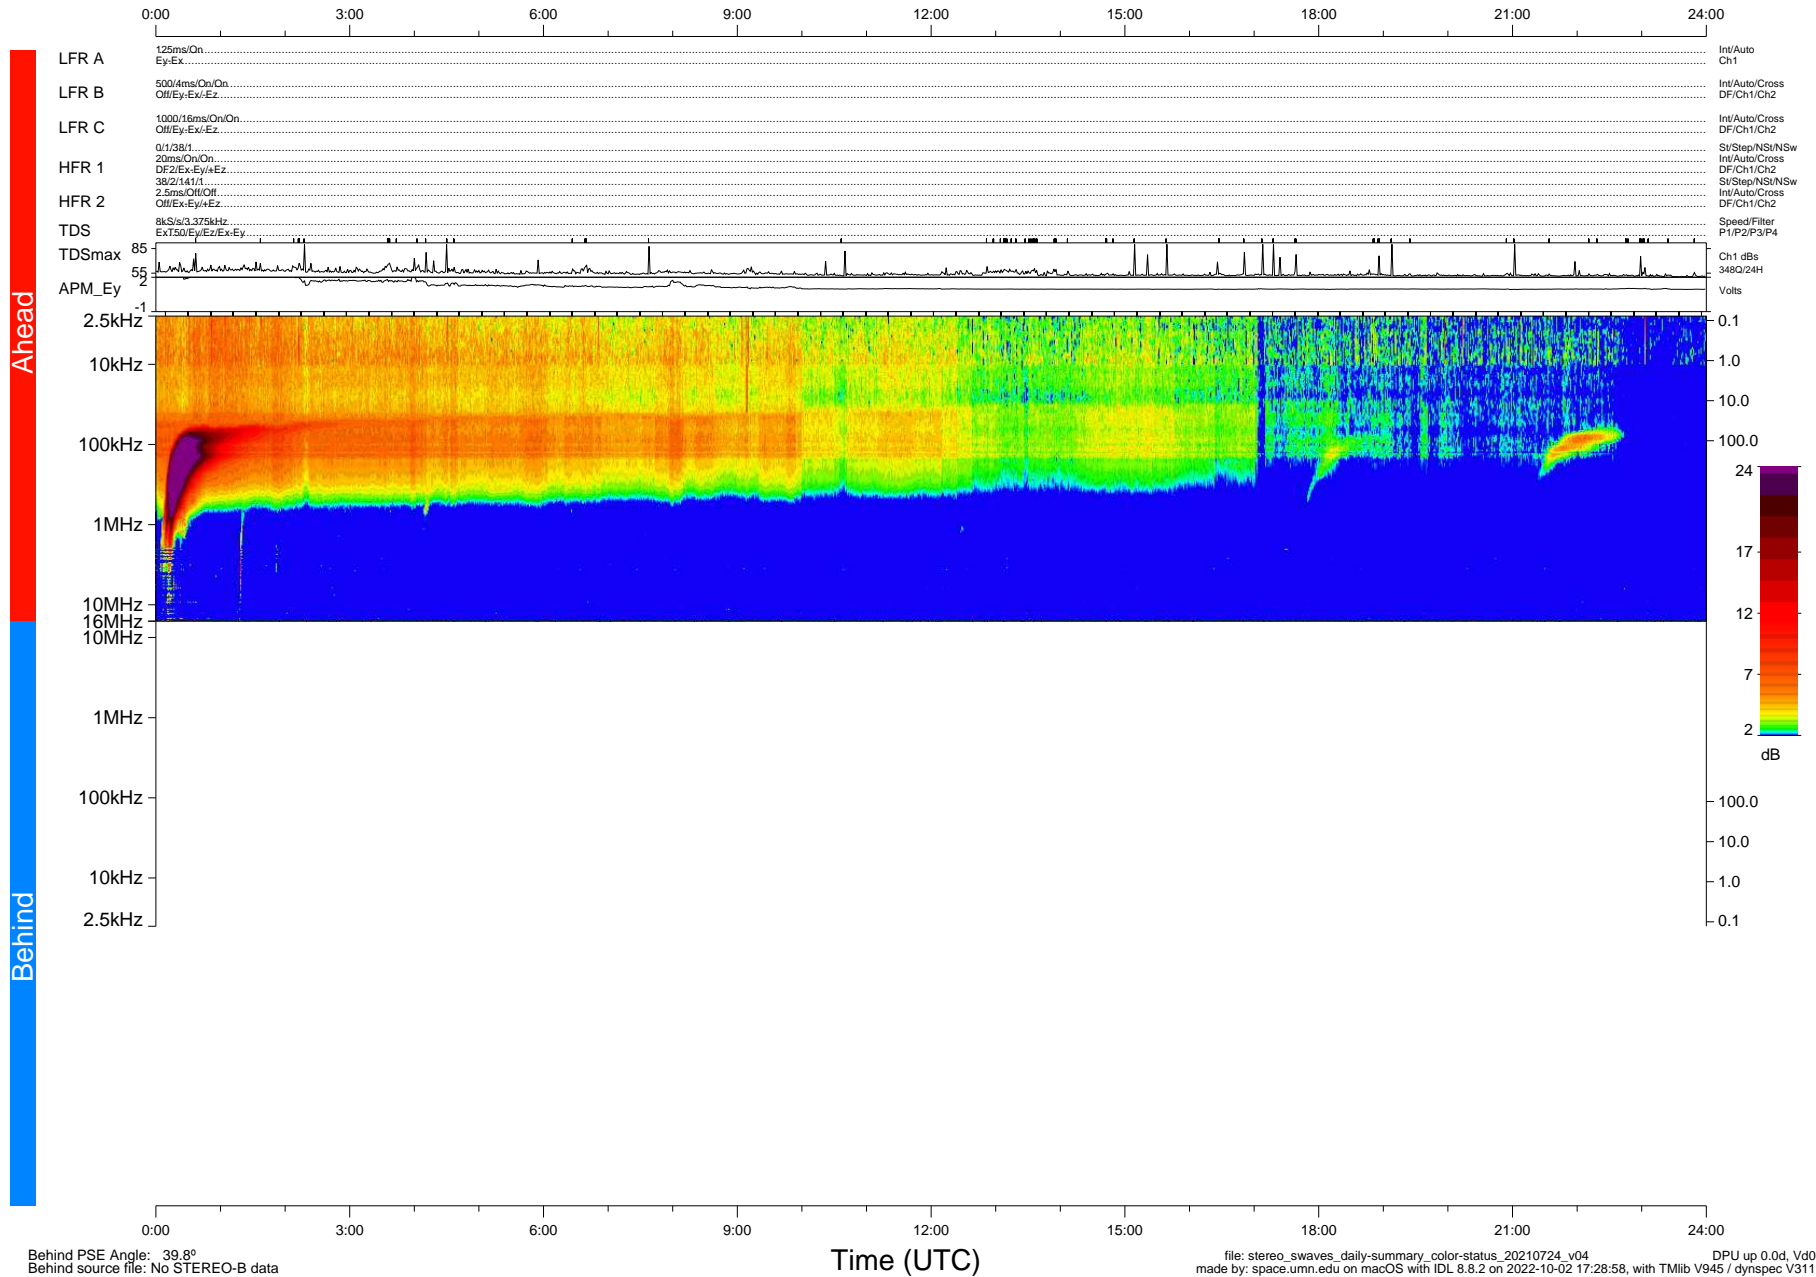

STEREO/WAVES Daily Summary - 24-Jul-2021 (DOY 205)

Ahead source file: swaves_ahead_2021_205_1_05.fin (Recovery: 100.0% HK, 103% Pkts)
 Ahead PSE Angle: -45.5°

DPU up 2208.9d, V412d40

Behind PSE Angle: 39.8°
 Behind source file: No STEREO-B data

Time (UTC)

file: stereo_swaves_daily-summary_color-status_20210724_v04 DPU up 0.0d, Vd0
 made by: space.umn.edu on macOS with IDL 8.8.2 on 2022-10-02 17:28:58, with Tlib V945 / dynspec V311