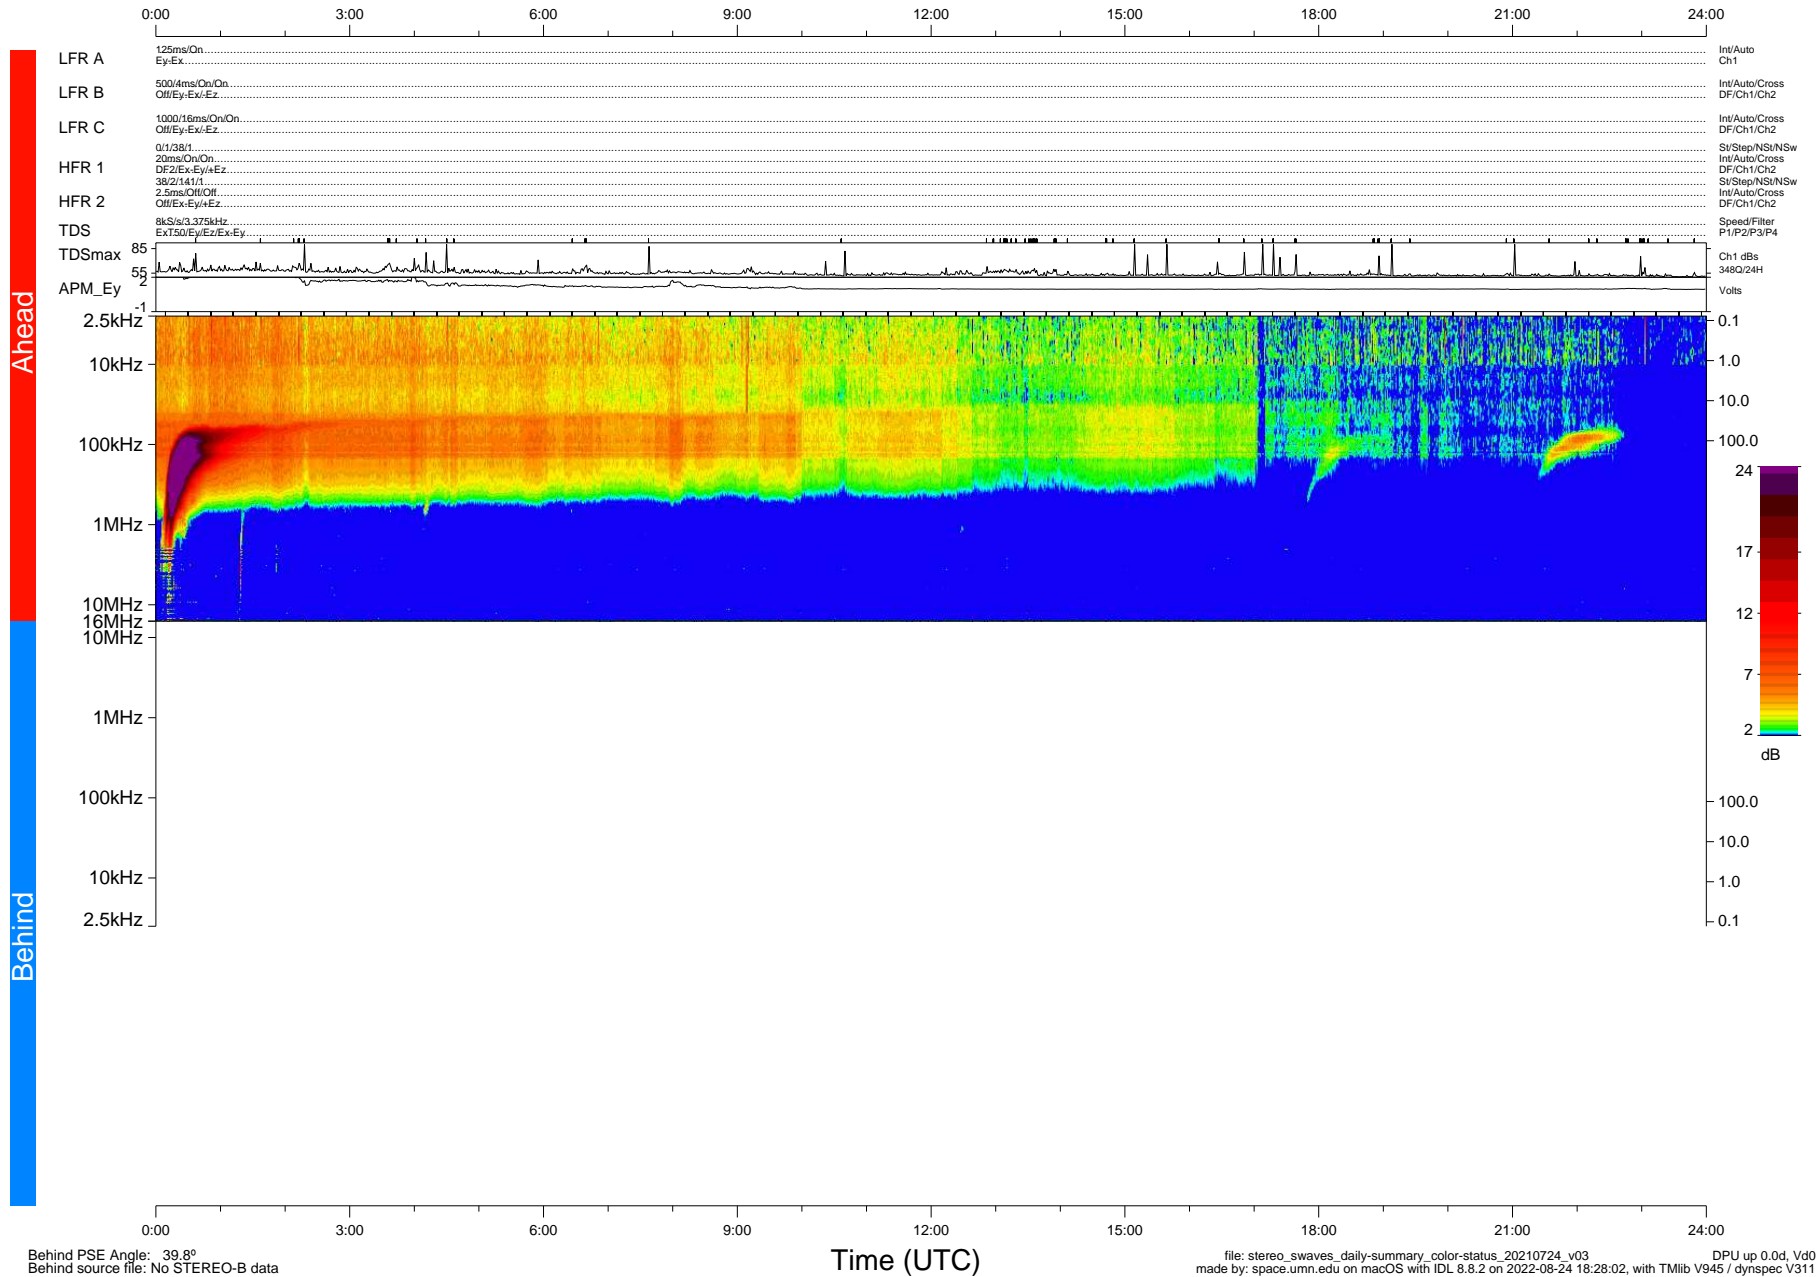

STEREO/WAVES Daily Summary - 24-Jul-2021 (DOY 205)

Ahead source file: swaves_ahead_2021_205_1_05.fin (Recovery: 100.0% HK, 103% Pkts)
 Ahead PSE Angle: -45.5°

DPU up 2208.9d, V412d40

Behind PSE Angle: 39.8°
 Behind source file: No STEREO-B data

Time (UTC)

file: stereo_swaves_daily-summary_color-status_20210724_v03 DPU up 0.0d, Vd0
 made by: space.umn.edu on macOS with IDL 8.8.2 on 2022-08-24 18:28:02, with TLib V945 / dynspec V311