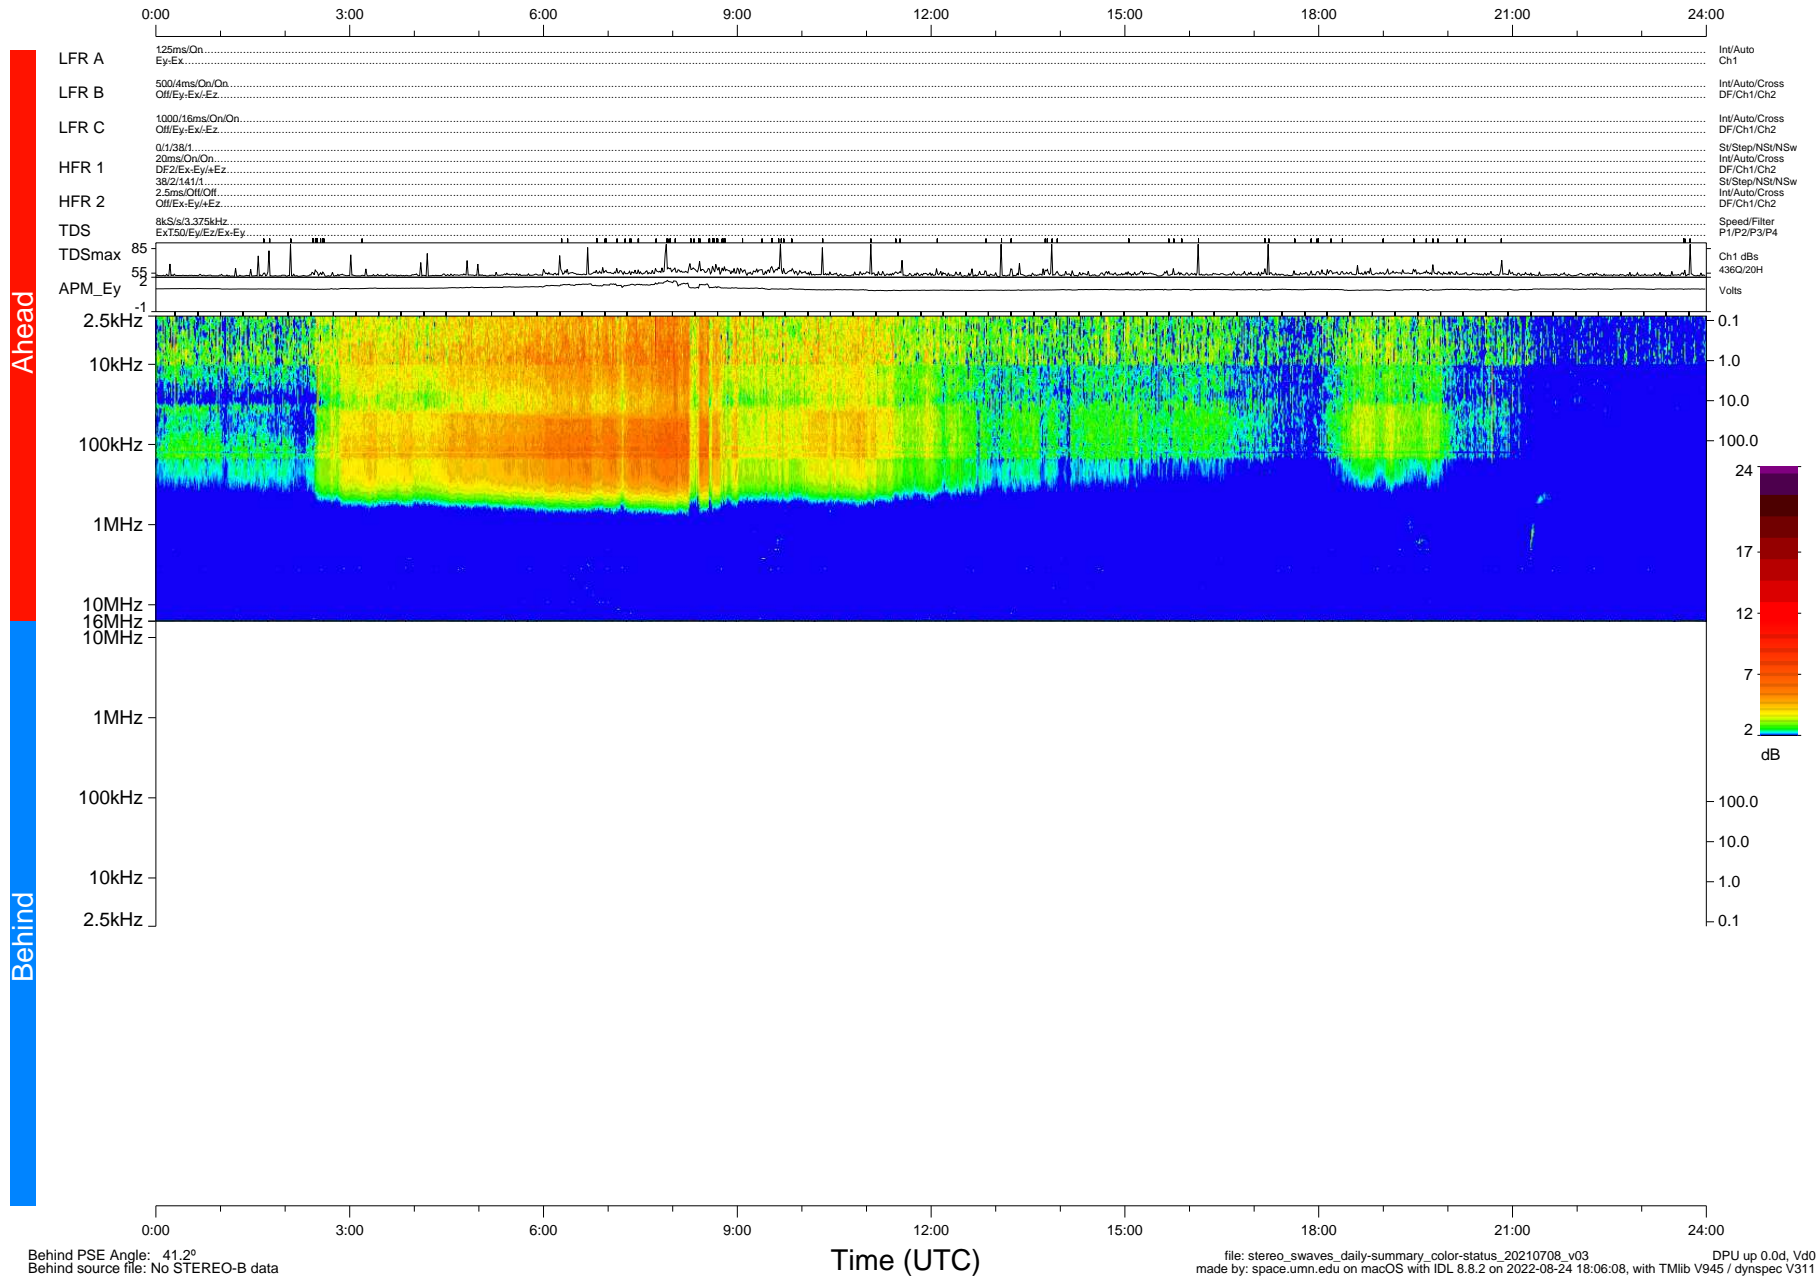

# STEREO/WAVES Daily Summary - 08-Jul-2021 (DOY 189)

Ahead source file: swaves\_ahead\_2021\_189\_1\_05.fin (Recovery: 100.0% HK, 116% Pkts)  
 Ahead PSE Angle: -47.1°

DPU up 2192.9d, V412d40

Behind PSE Angle: 41.2°  
 Behind source file: No STEREO-B data

file: stereo\_swaves\_daily-summary\_color-status\_20210708\_v03  
 made by: space.umn.edu on macOS with IDL 8.8.2 on 2022-08-24 18:06:08, with Tlib V945 / dynspec V311  
 DPU up 0.0d, Vd0