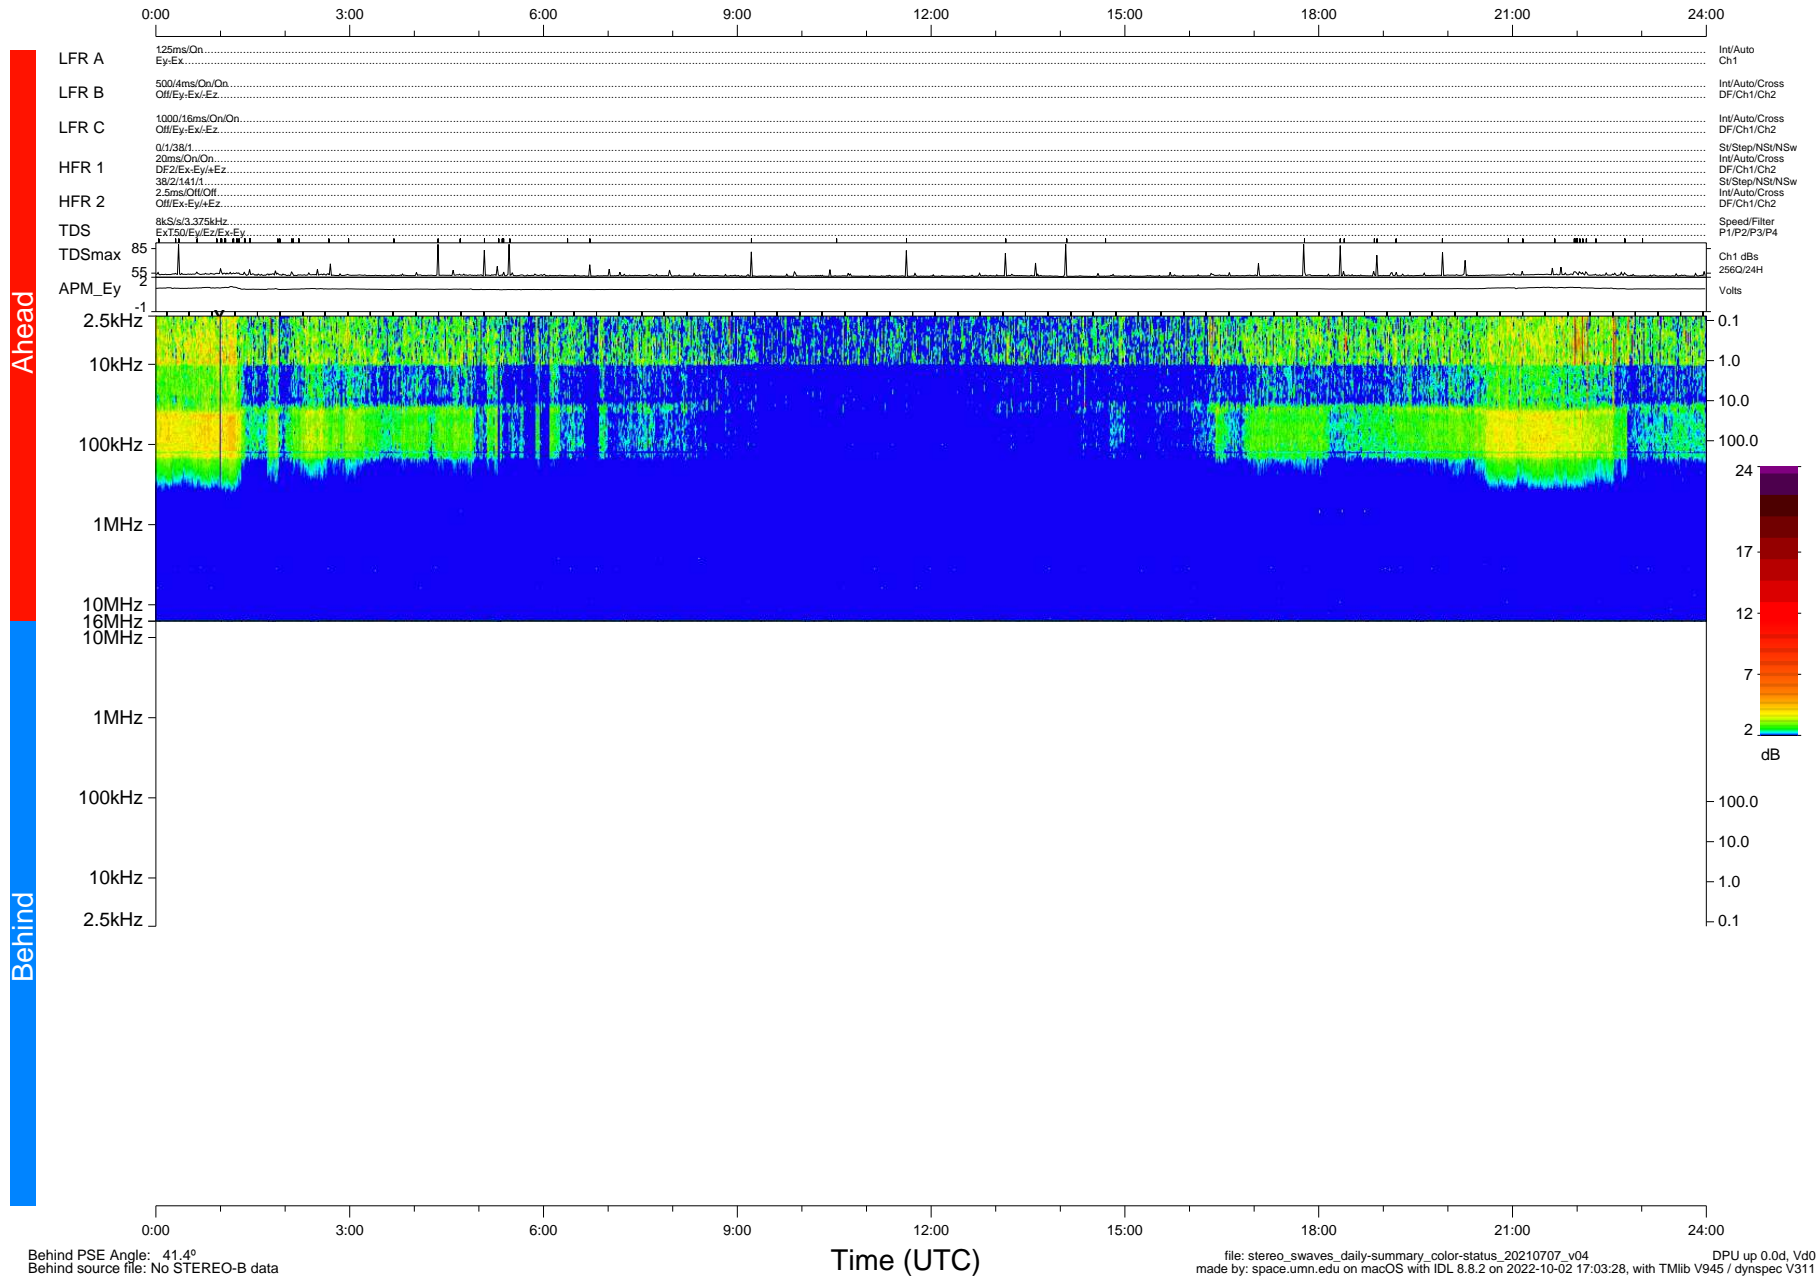

STEREO/WAVES Daily Summary - 07-Jul-2021 (DOY 188)

Ahead source file: swaves_ahead_2021_188_1_05.fin (Recovery: 100.0% HK, 90% PKts)
 Ahead PSE Angle: -47.2°

DPU up 2191.9d, V412d40

Behind PSE Angle: 41.4°
 Behind source file: No STEREO-B data

Time (UTC)

file: stereo_swaves_daily-summary_color-status_20210707_v04
 made by: space.umn.edu on macOS with IDL 8.8.2 on 2022-10-02 17:03:28, with Tlib V945 / dynspec V311
 DPU up 0.0d, Vd0