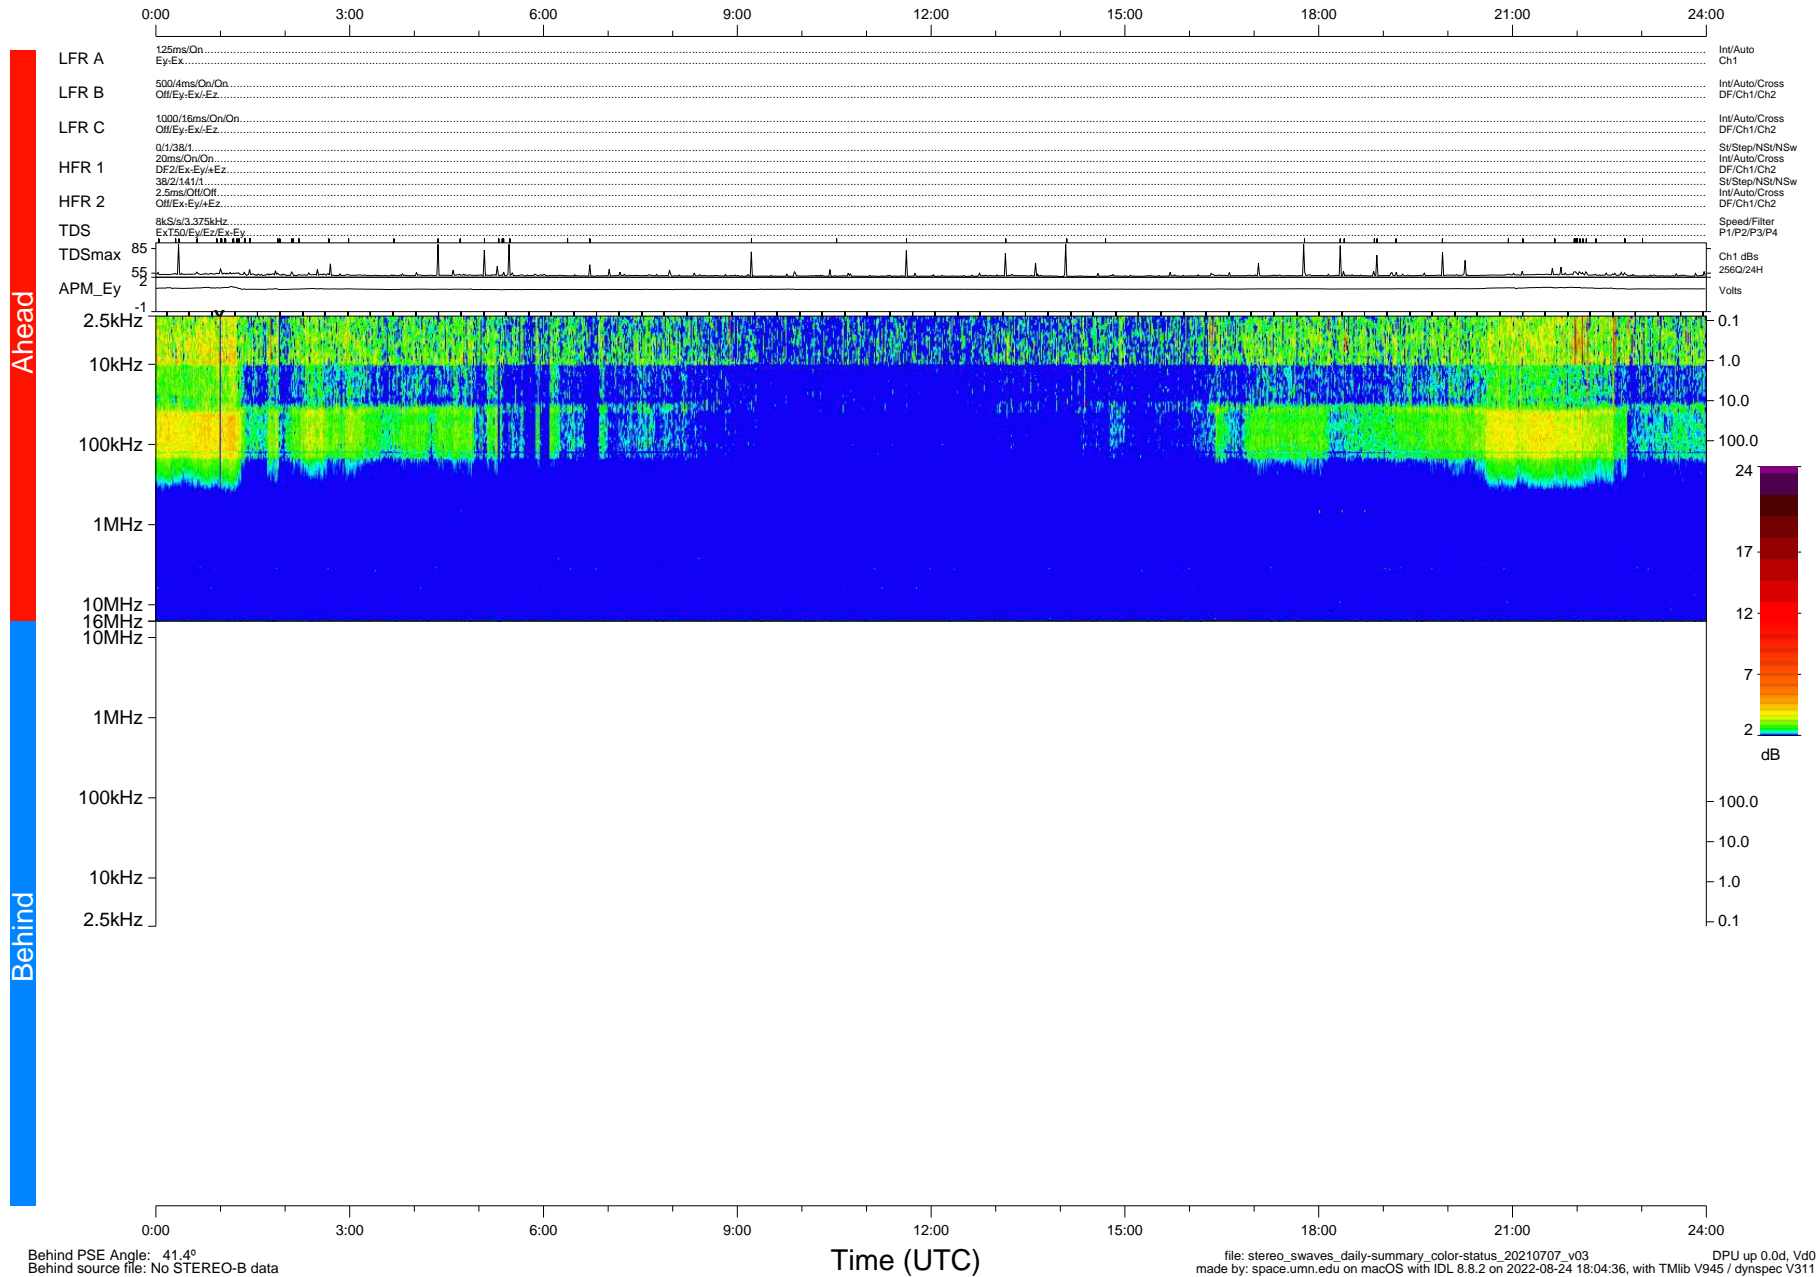

STEREO/WAVES Daily Summary - 07-Jul-2021 (DOY 188)

Ahead source file: swaves_ahead_2021_188_1_05.fin (Recovery: 100.0% HK, 90% PKts)
 Ahead PSE Angle: -47.2°

DPU up 2191.9d, V412d40

Behind PSE Angle: 41.4°
 Behind source file: No STEREO-B data

file: stereo_swaves_daily-summary_color-status_20210707_v03
 made by: space.umn.edu on macOS with IDL 8.8.2 on 2022-08-24 18:04:36, with Tlib V945 / dynspec V311
 DPU up 0.0d, Vd0