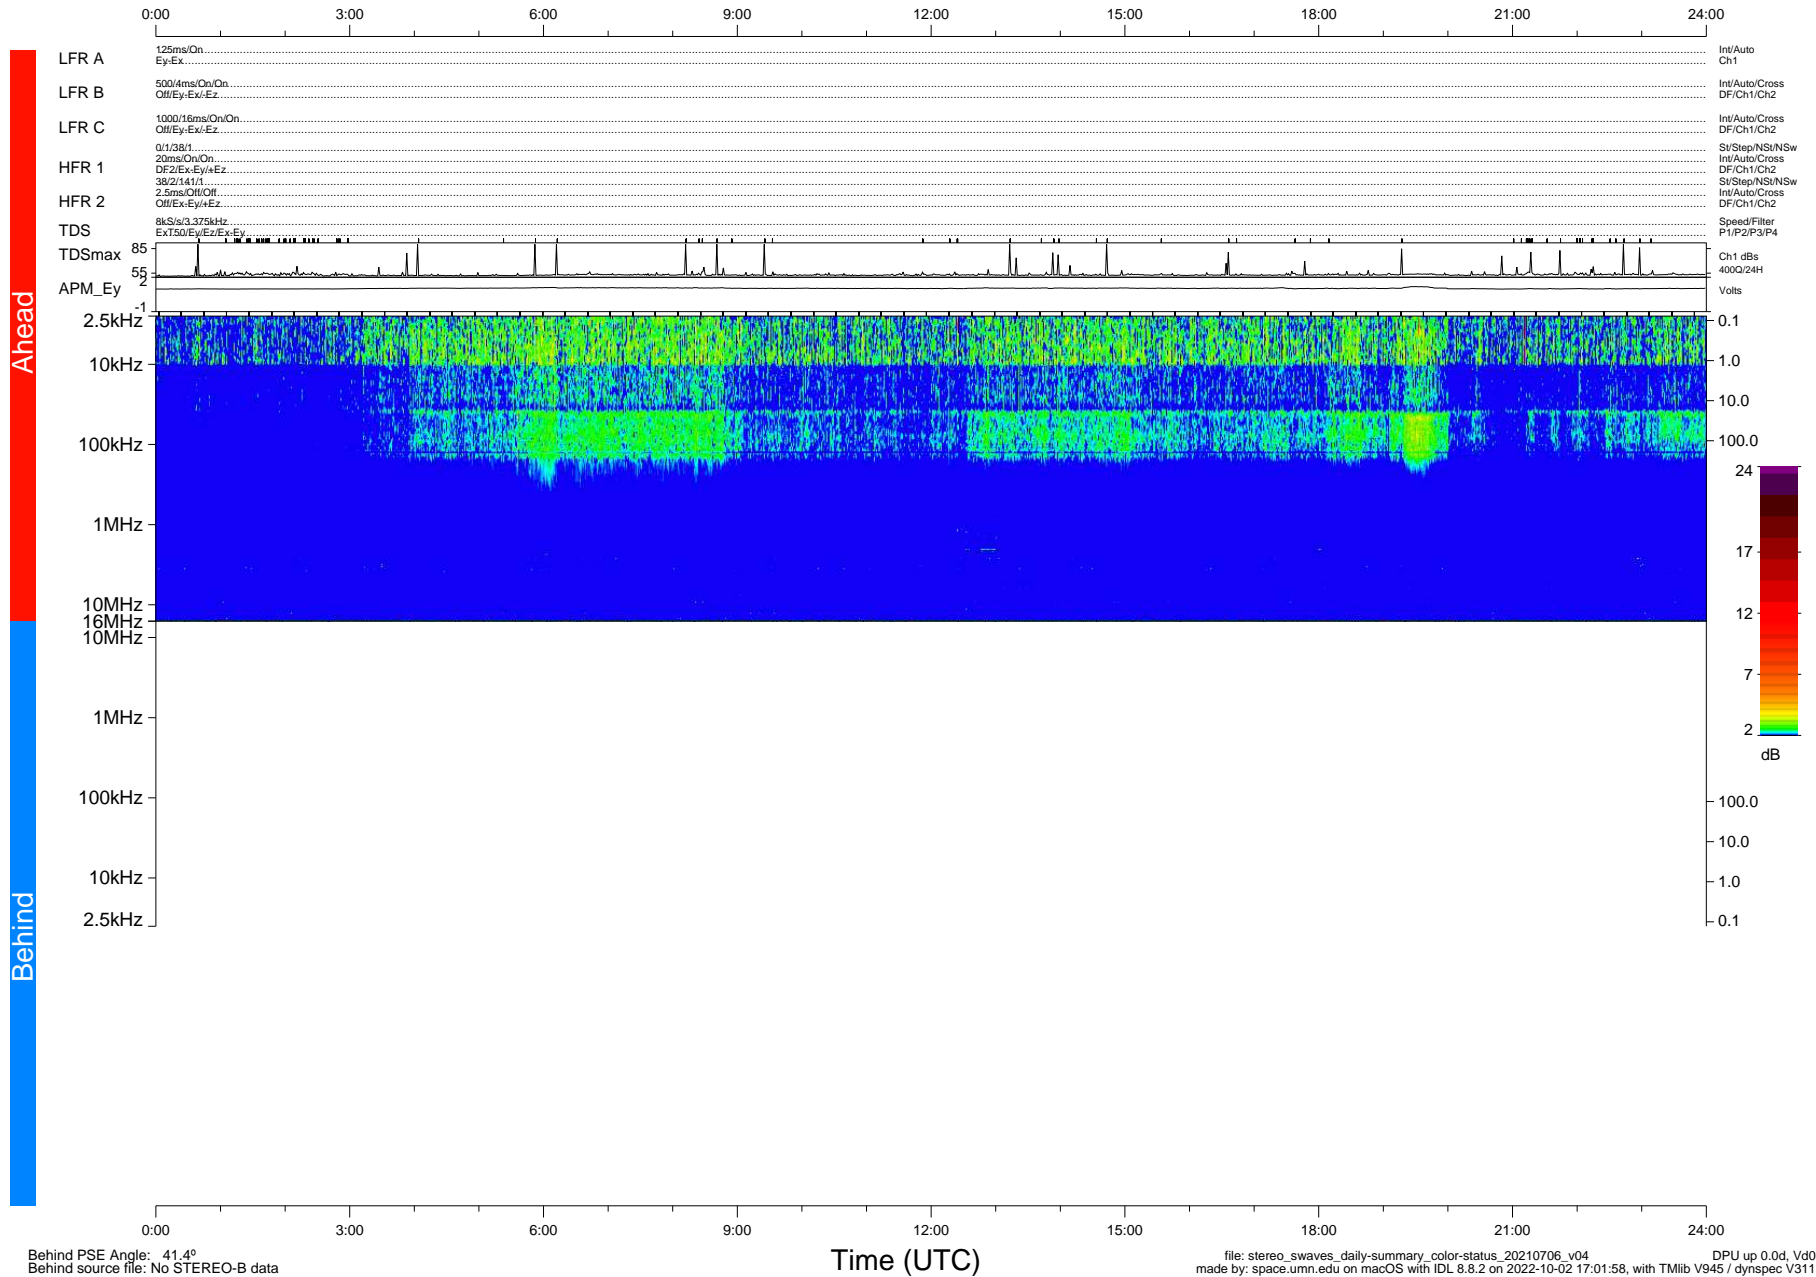

# STEREO/WAVES Daily Summary - 06-Jul-2021 (DOY 187)

Ahead source file: swaves\_ahead\_2021\_187\_1\_05.fin (Recovery: 100.0% HK, 111% Pkts)  
 Ahead PSE Angle: -47.3°

DPU up 2190.9d, V412d40

Behind PSE Angle: 41.4°  
 Behind source file: No STEREO-B data

Time (UTC)

file: stereo\_swaves\_daily-summary\_color-status\_20210706\_v04  
 made by: space.umn.edu on macOS with IDL 8.8.2 on 2022-10-02 17:01:58, with Tlib V945 / dynspec V311  
 DPU up 0.0d, Vd0