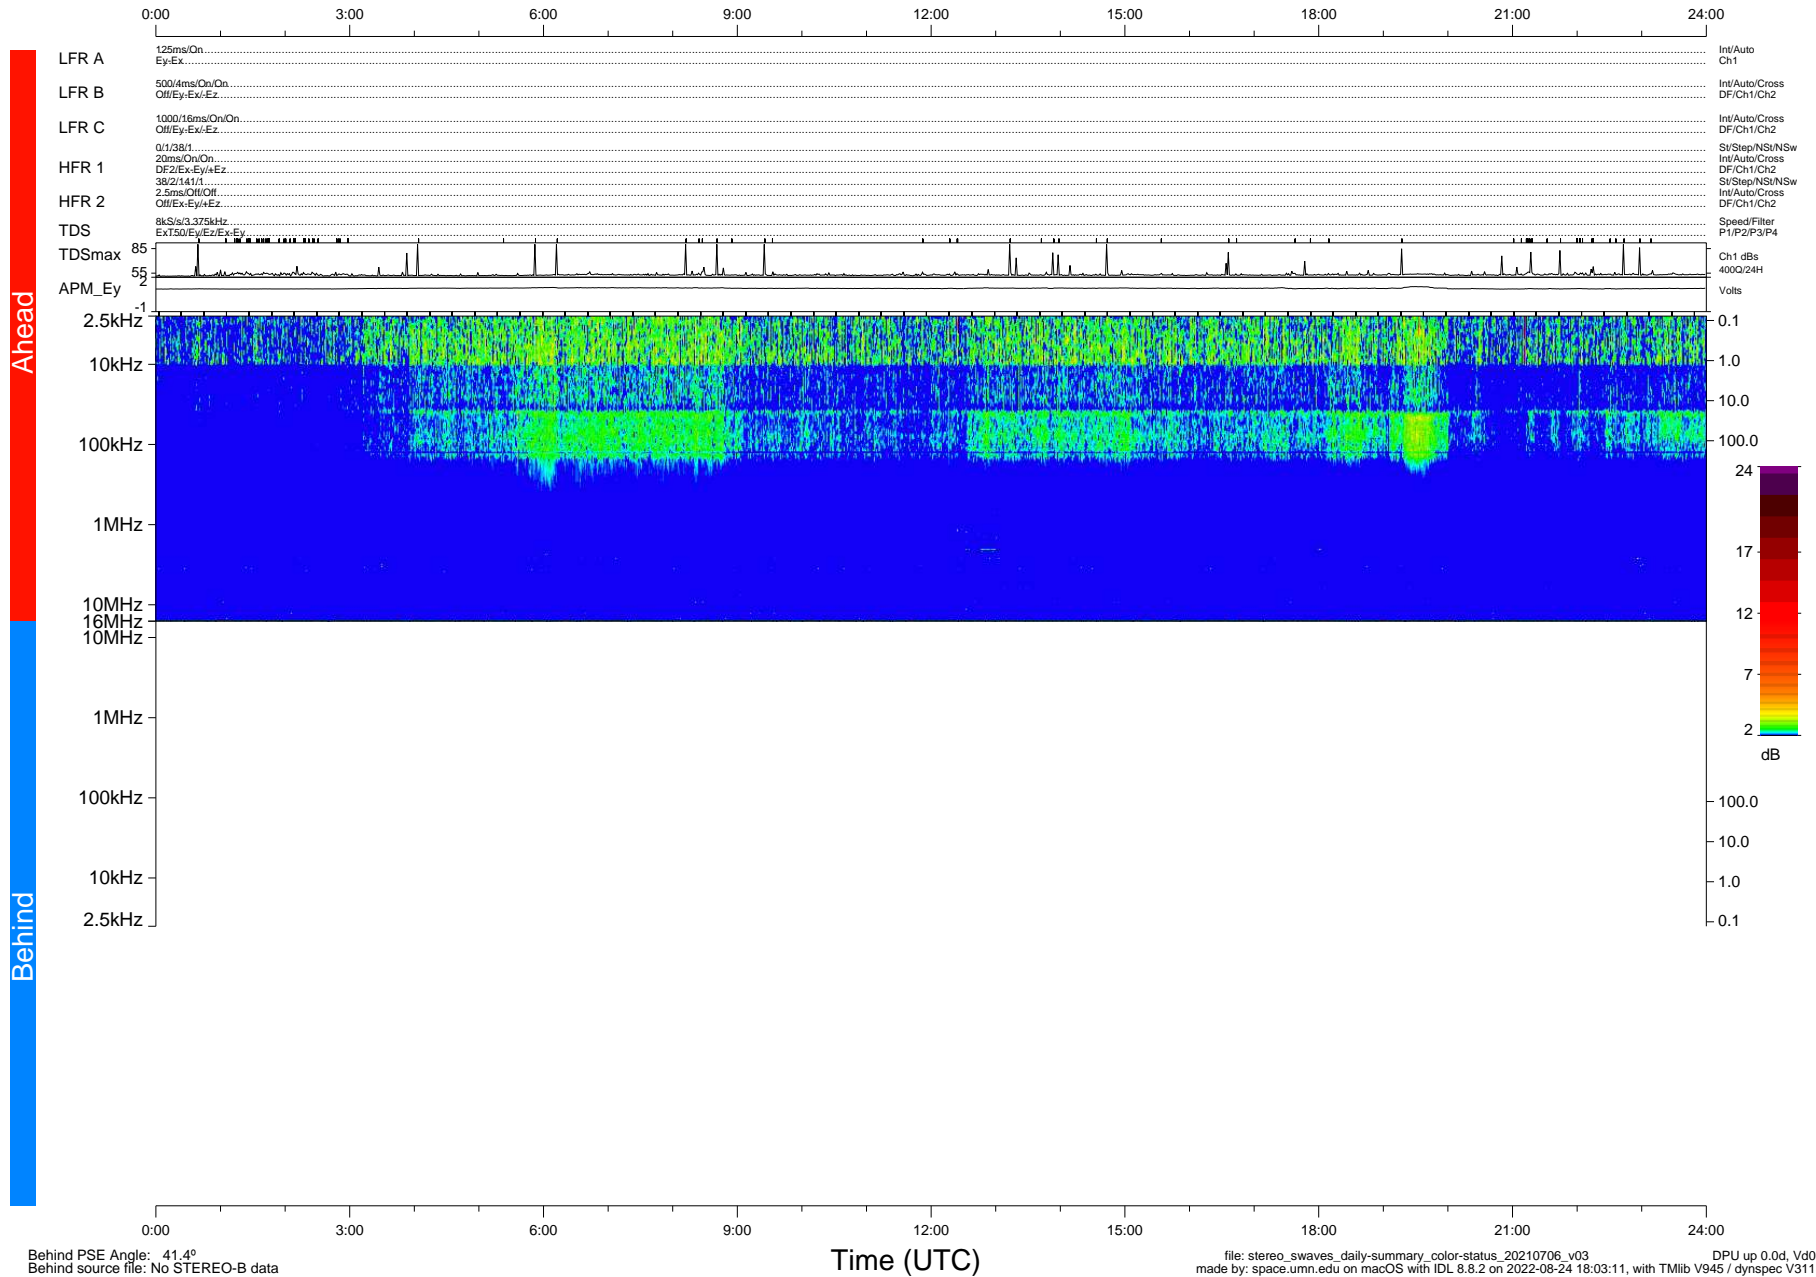

STEREO/WAVES Daily Summary - 06-Jul-2021 (DOY 187)

Ahead source file: swaves_ahead_2021_187_1_05.fin (Recovery: 100.0% HK, 111% Pkts)
 Ahead PSE Angle: -47.3°

DPU up 2190.9d, V412d40

Behind PSE Angle: 41.4°
 Behind source file: No STEREO-B data

Time (UTC)

file: stereo_swaves_daily-summary_color-status_20210706_v03
 made by: space.umn.edu on macOS with IDL 8.8.2 on 2022-08-24 18:03:11, with Tlib V945 / dynspec V311
 DPU up 0.0d, Vd0