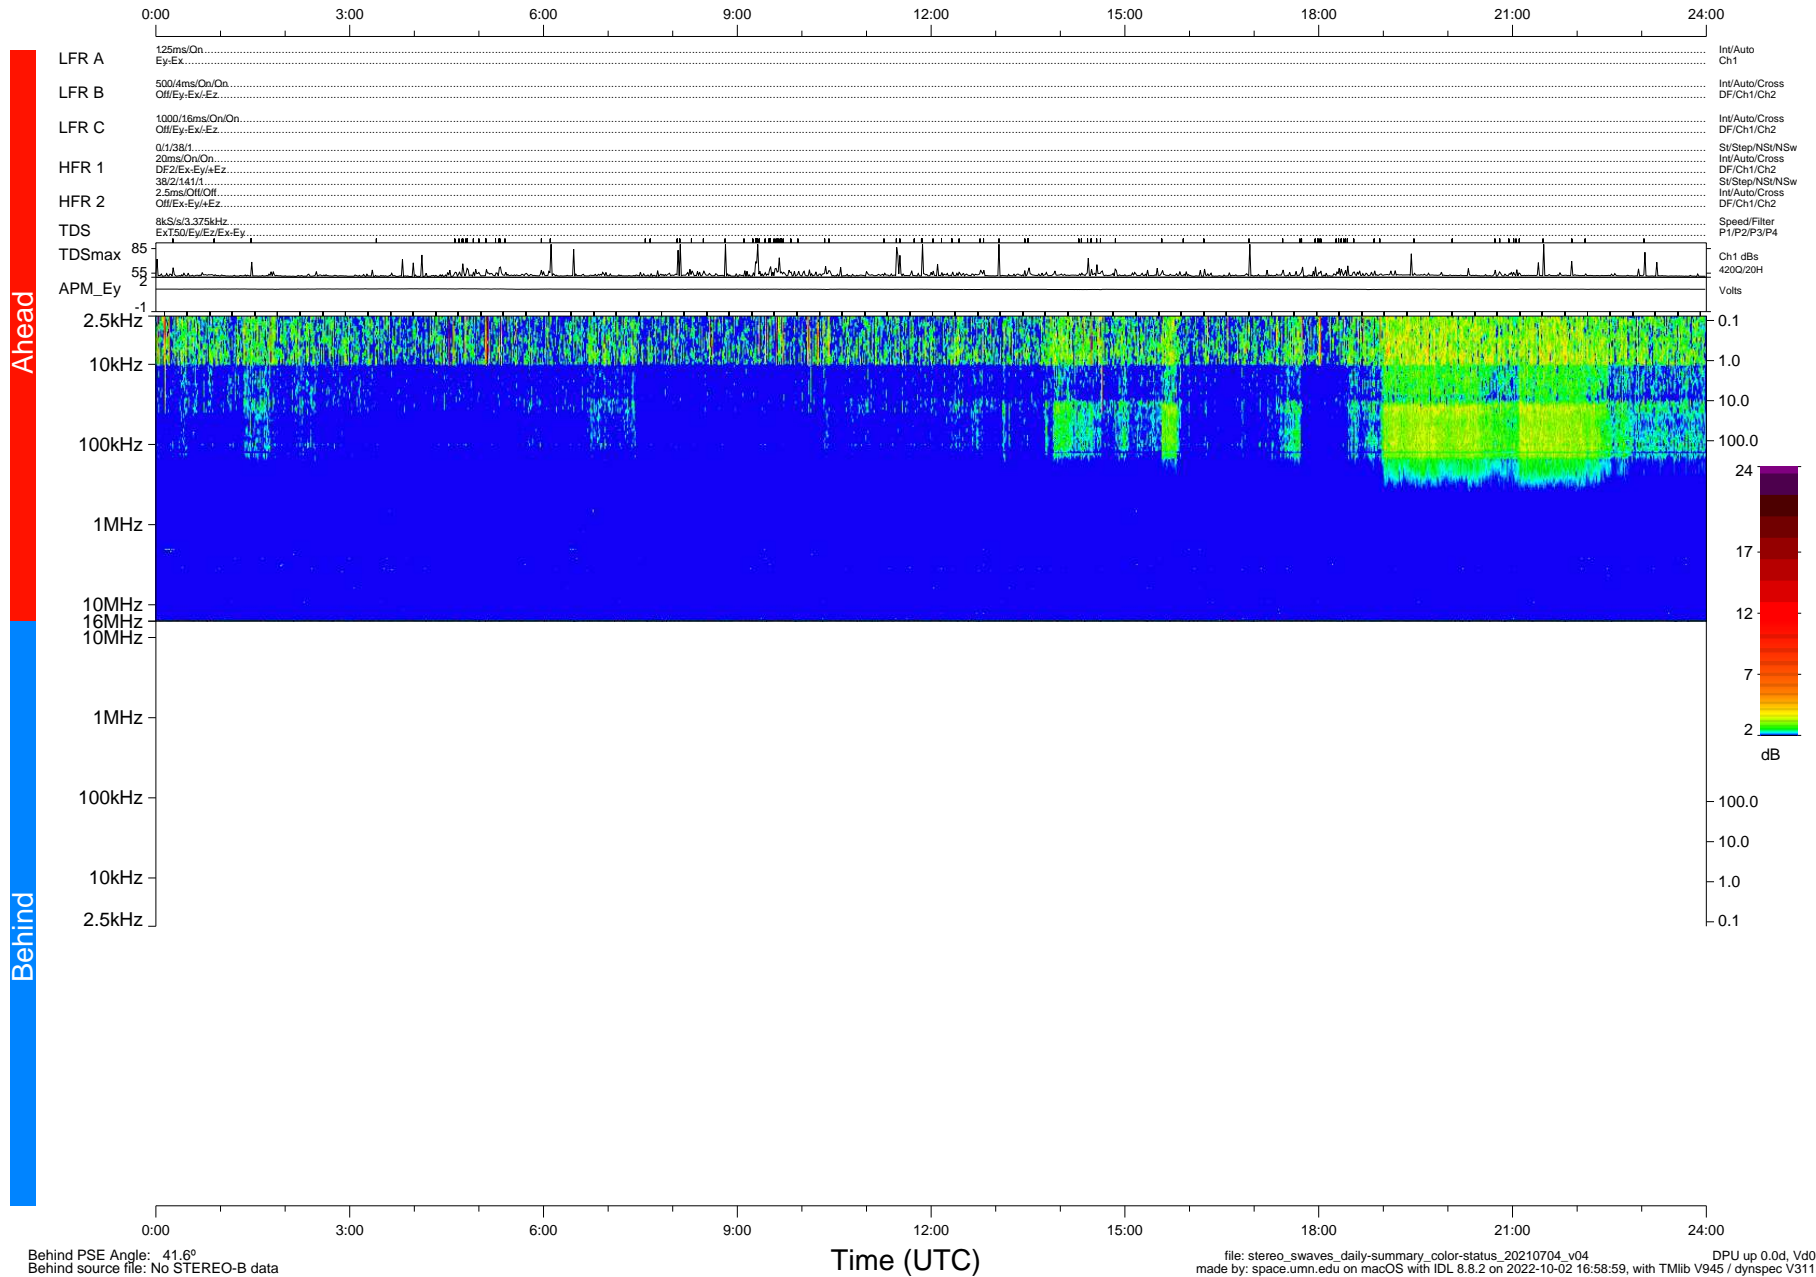

# STEREO/WAVES Daily Summary - 04-Jul-2021 (DOY 185)

Ahead source file: swaves\_ahead\_2021\_185\_1\_05.fin (Recovery: 100.0% HK, 113% Pkts)  
 Ahead PSE Angle: -47.5°

DPU up 2188.9d, V412d40

Behind PSE Angle: 41.6°  
 Behind source file: No STEREO-B data

file: stereo\_swaves\_daily-summary\_color-status\_20210704\_v04  
 made by: space.umn.edu on macOS with IDL 8.8.2 on 2022-10-02 16:58:59, with Tlib V945 / dynspec V311  
 DPU up 0.0d, Vd0