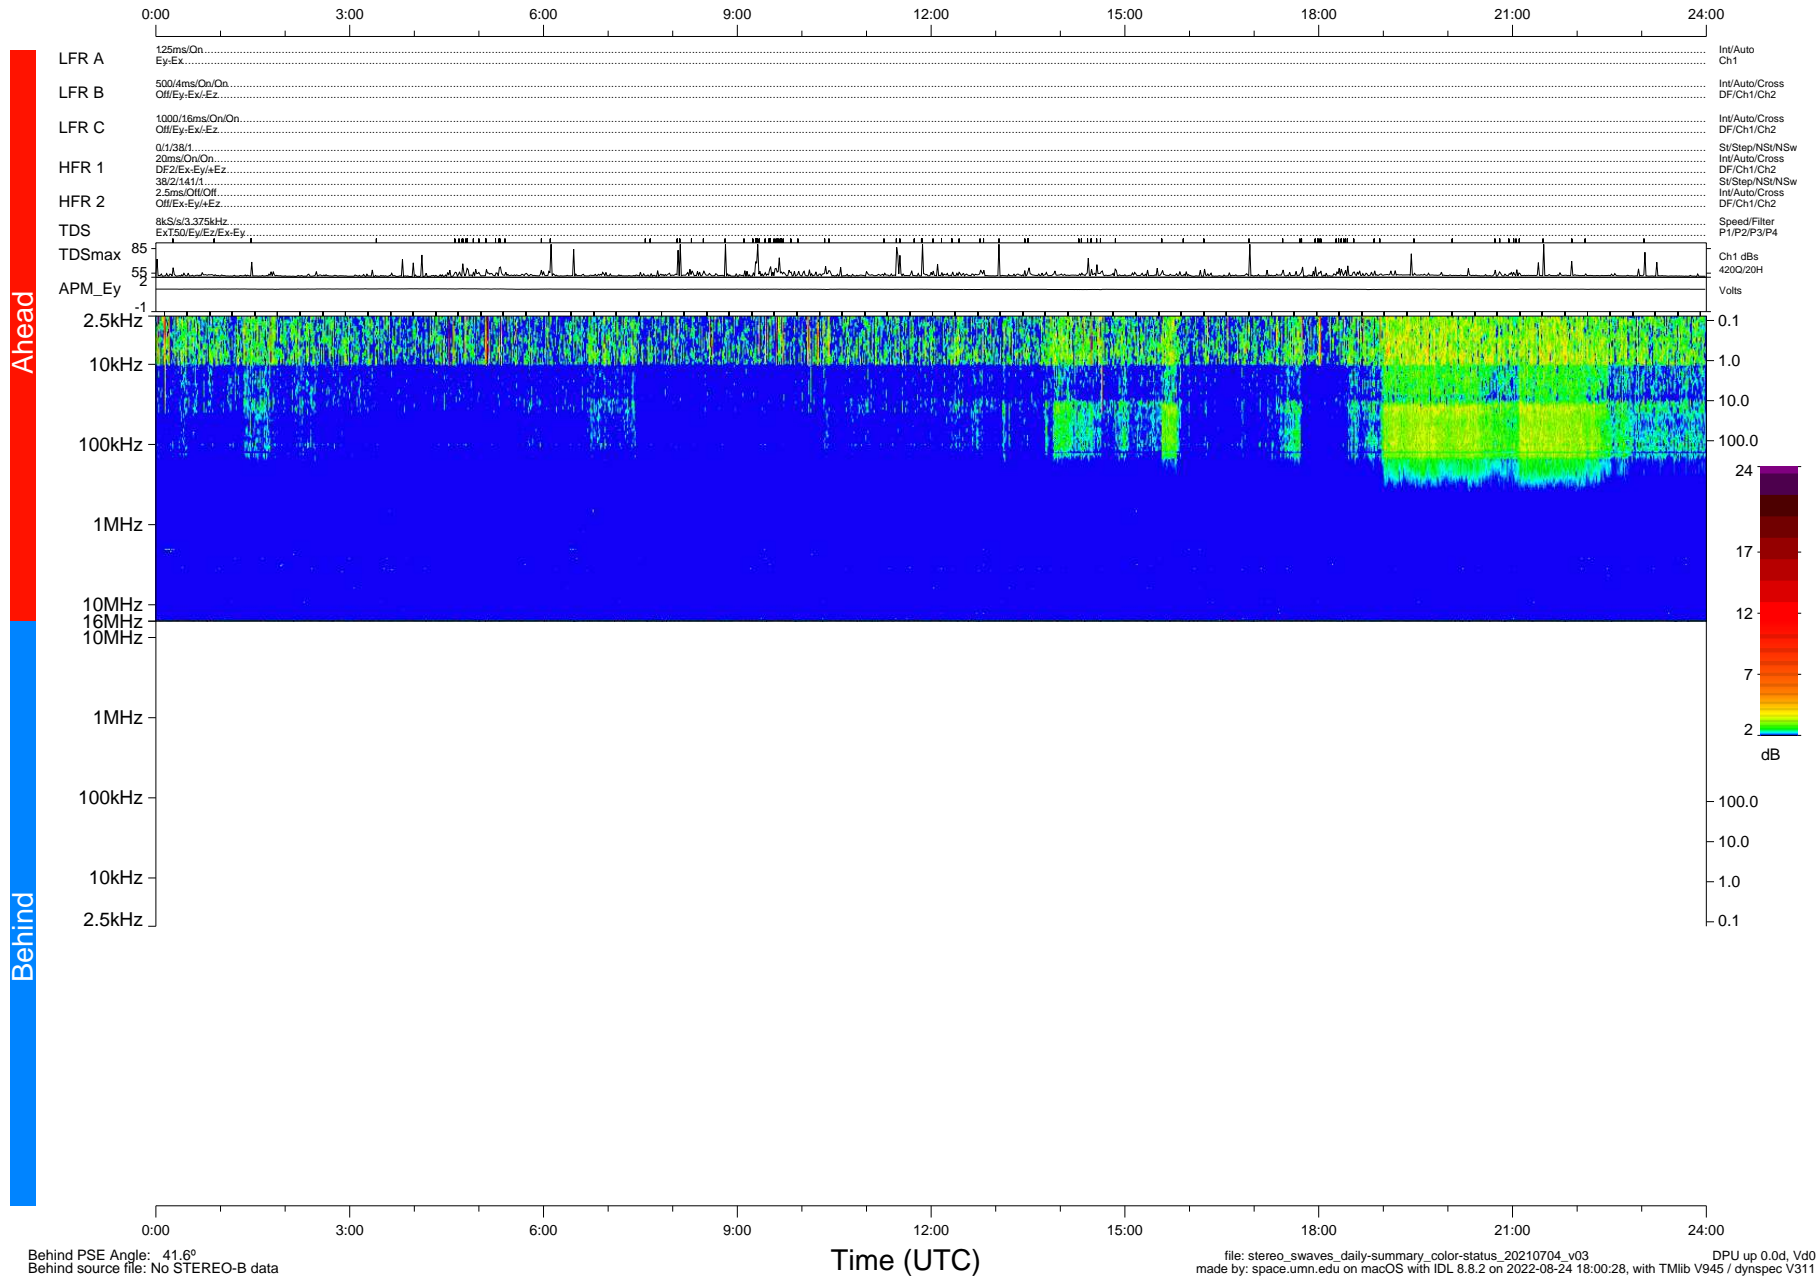

STEREO/WAVES Daily Summary - 04-Jul-2021 (DOY 185)

Ahead source file: swaves_ahead_2021_185_1_05.fin (Recovery: 100.0% HK, 113% Pkts)
 Ahead PSE Angle: -47.5°

DPU up 2188.9d, V412d40

Behind PSE Angle: 41.6°
 Behind source file: No STEREO-B data

Time (UTC)

file: stereo_swaves_daily-summary_color-status_20210704_v03
 made by: space.umn.edu on macOS with IDL 8.8.2 on 2022-08-24 18:00:28, with Tlib V945 / dynspec V311
 DPU up 0.0d, Vd0