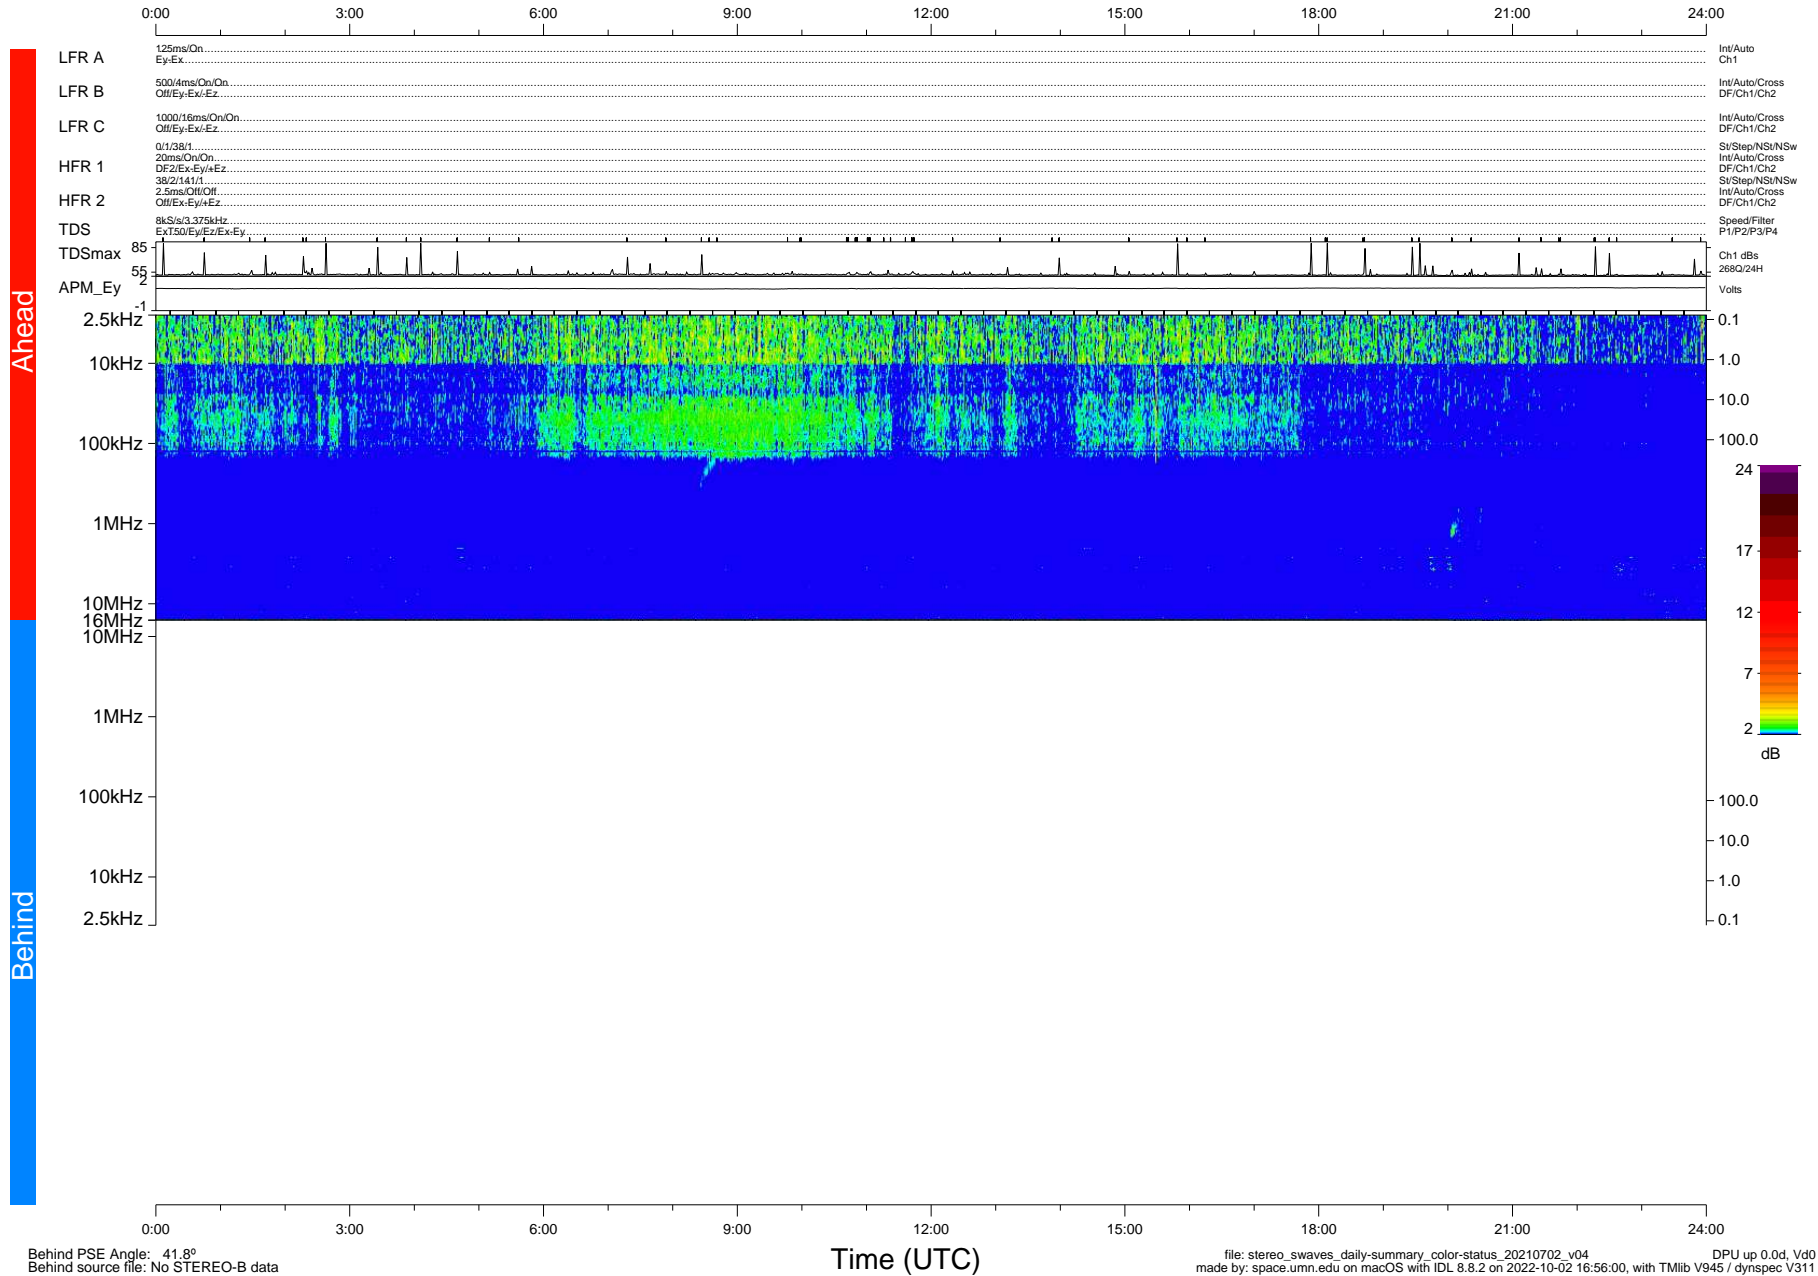

STEREO/WAVES Daily Summary - 02-Jul-2021 (DOY 183)

Ahead source file: swaves_ahead_2021_183_1_05.fin (Recovery: 100.0% HK, 92% Pkts)
 Ahead PSE Angle: -47.7°

DPU up 2186.9d, V412d40

Behind PSE Angle: 41.8°
 Behind source file: No STEREO-B data

file: stereo_swaves_daily-summary_color-status_20210702_v04
 made by: space.umn.edu on macOS with IDL 8.8.2 on 2022-10-02 16:56:00, with Tlib V945 / dynspec V311
 DPU up 0.0d, Vd0