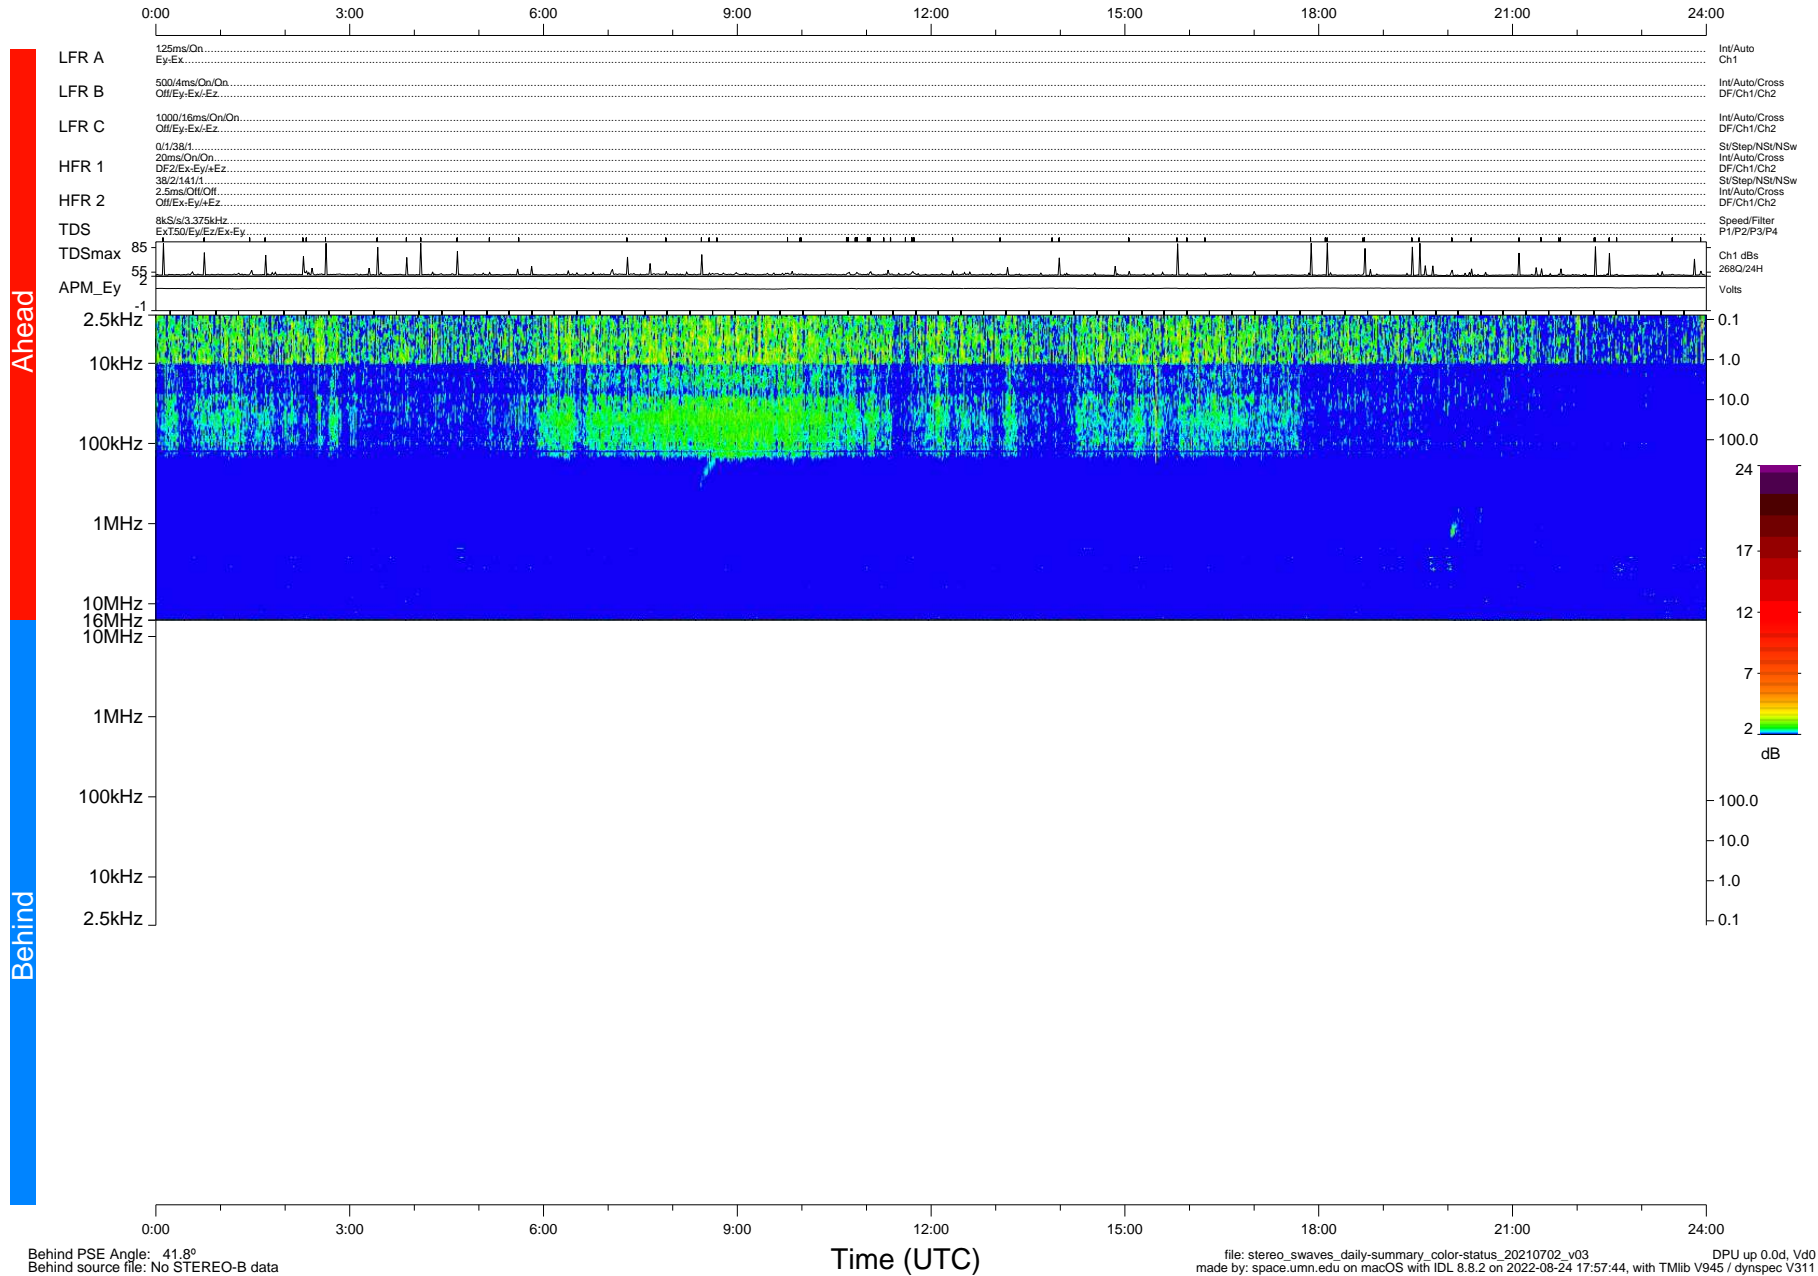

STEREO/WAVES Daily Summary - 02-Jul-2021 (DOY 183)

Ahead source file: swaves_ahead_2021_183_1_05.fin (Recovery: 100.0% HK, 92% PKts)
Ahead PSE Angle: -47.7°

DPU up 2186.9d, V412d40

Behind PSE Angle: 41.8°
Behind source file: No STEREO-B data