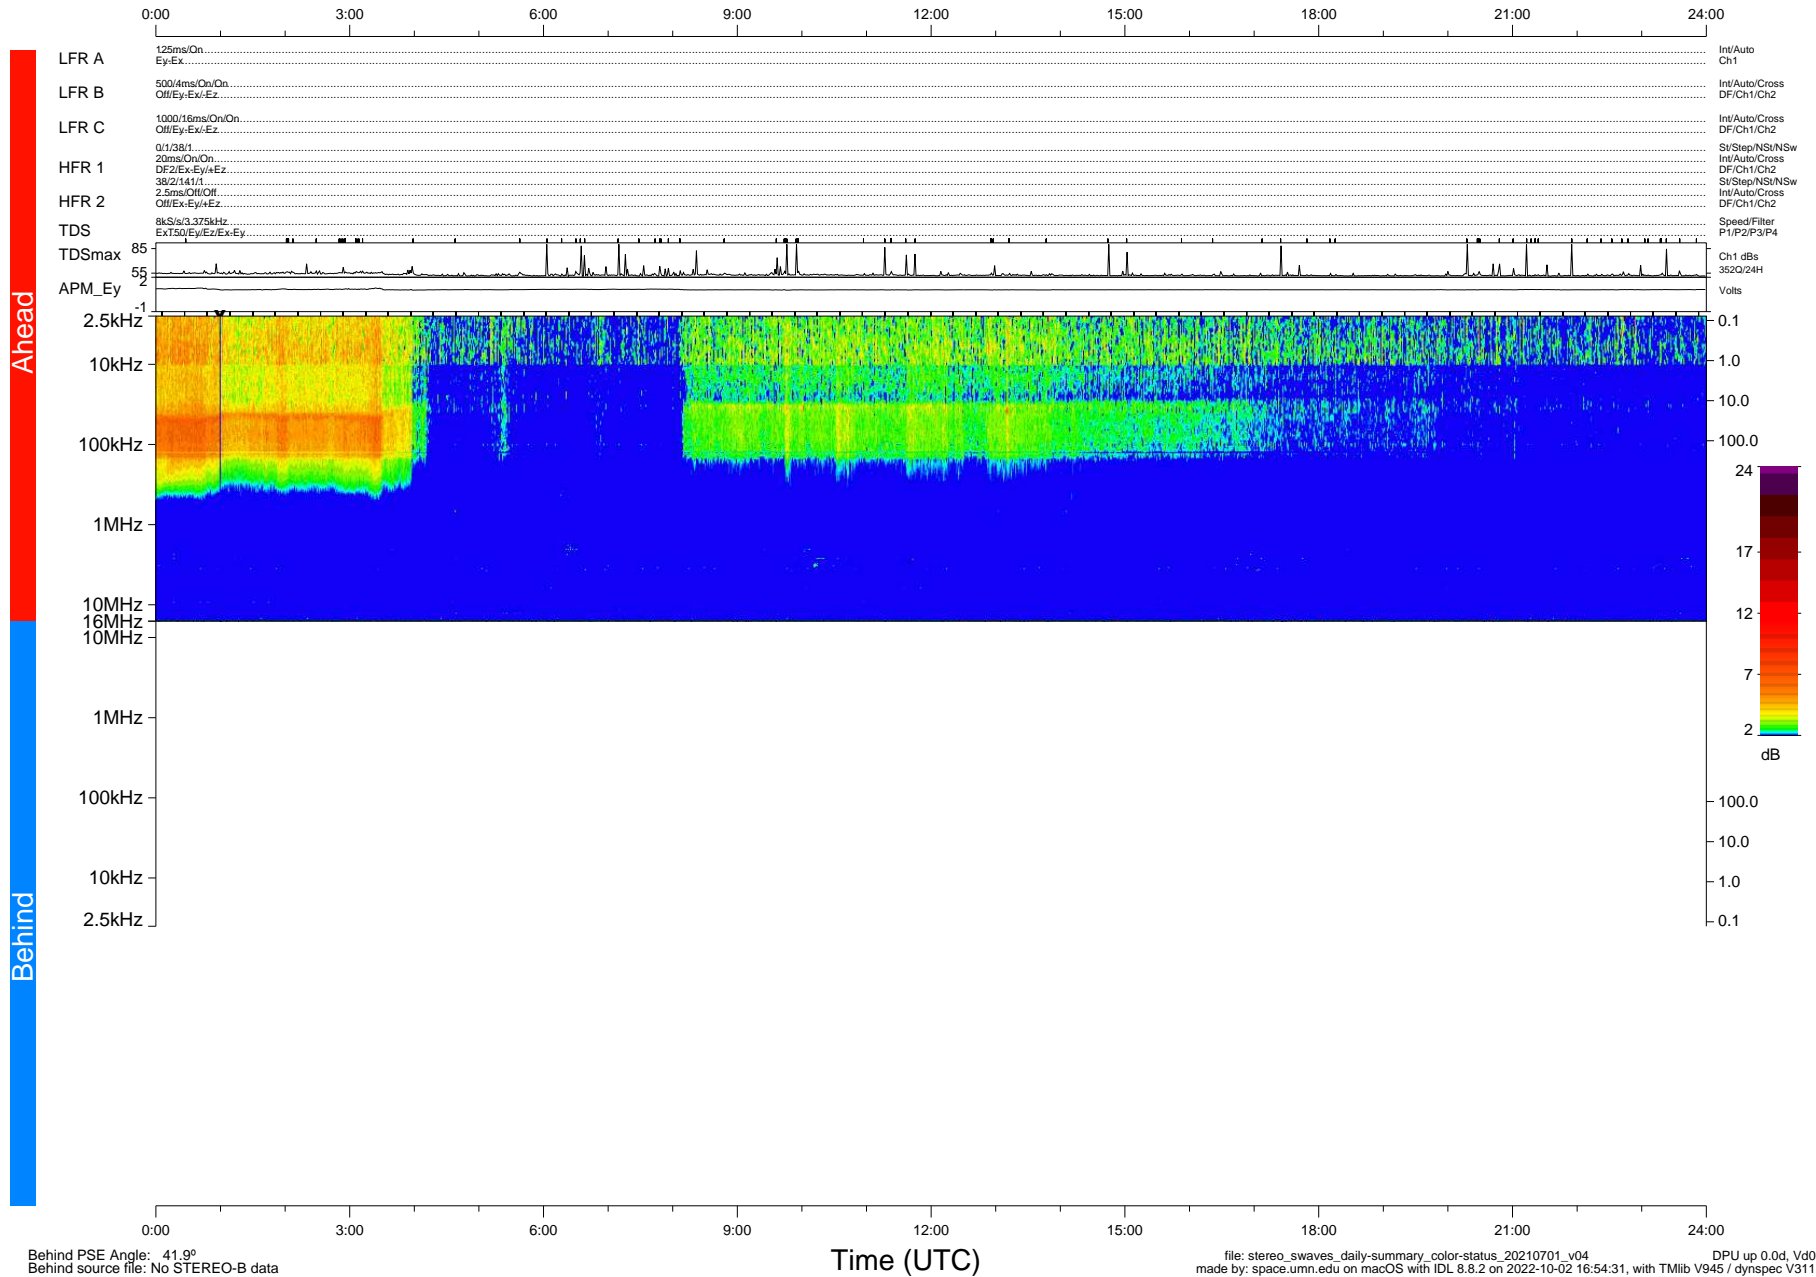

# STEREO/WAVES Daily Summary - 01-Jul-2021 (DOY 182)

Ahead source file: swaves\_ahead\_2021\_182\_1\_06.fin (Recovery: 100.0% HK, 104% Pkts)  
 Ahead PSE Angle: -47.6°

DPU up 2185.9d, V412d40

Behind PSE Angle: 41.9°  
 Behind source file: No STEREO-B data

file: stereo\_swaves\_daily-summary\_color-status\_20210701\_v04  
 made by: space.umn.edu on macOS with IDL 8.8.2 on 2022-10-02 16:54:31, with Tlib V945 / dynspec V311  
 DPU up 0.0d, Vd0