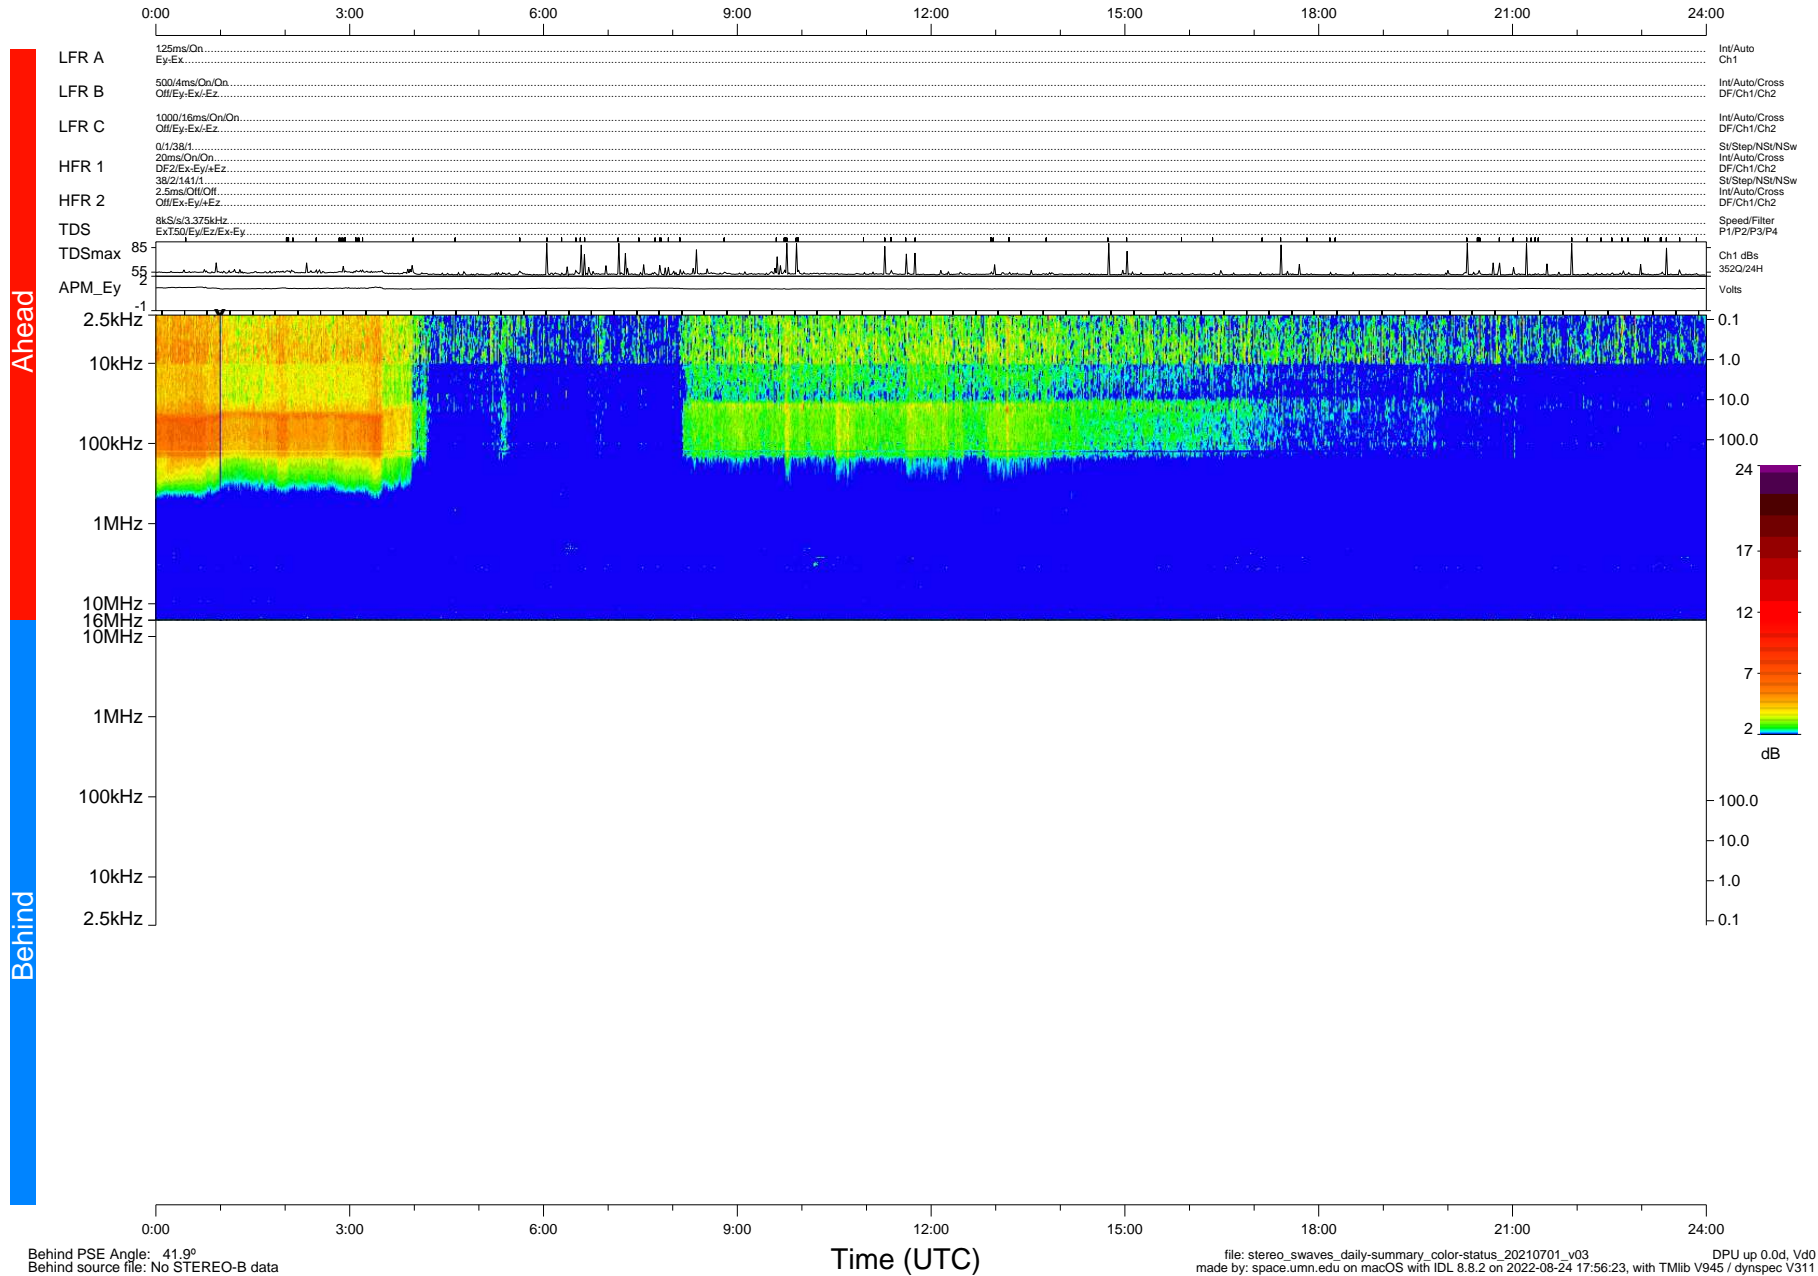

STEREO/WAVES Daily Summary - 01-Jul-2021 (DOY 182)

Ahead source file: swaves_ahead_2021_182_1_06.fin (Recovery: 100.0% HK, 104% Pkts)
Ahead PSE Angle: -47.8°

DPU up 2185.9d, V412d40

Behind PSE Angle: 41.9°
Behind source file: No STEREO-B data