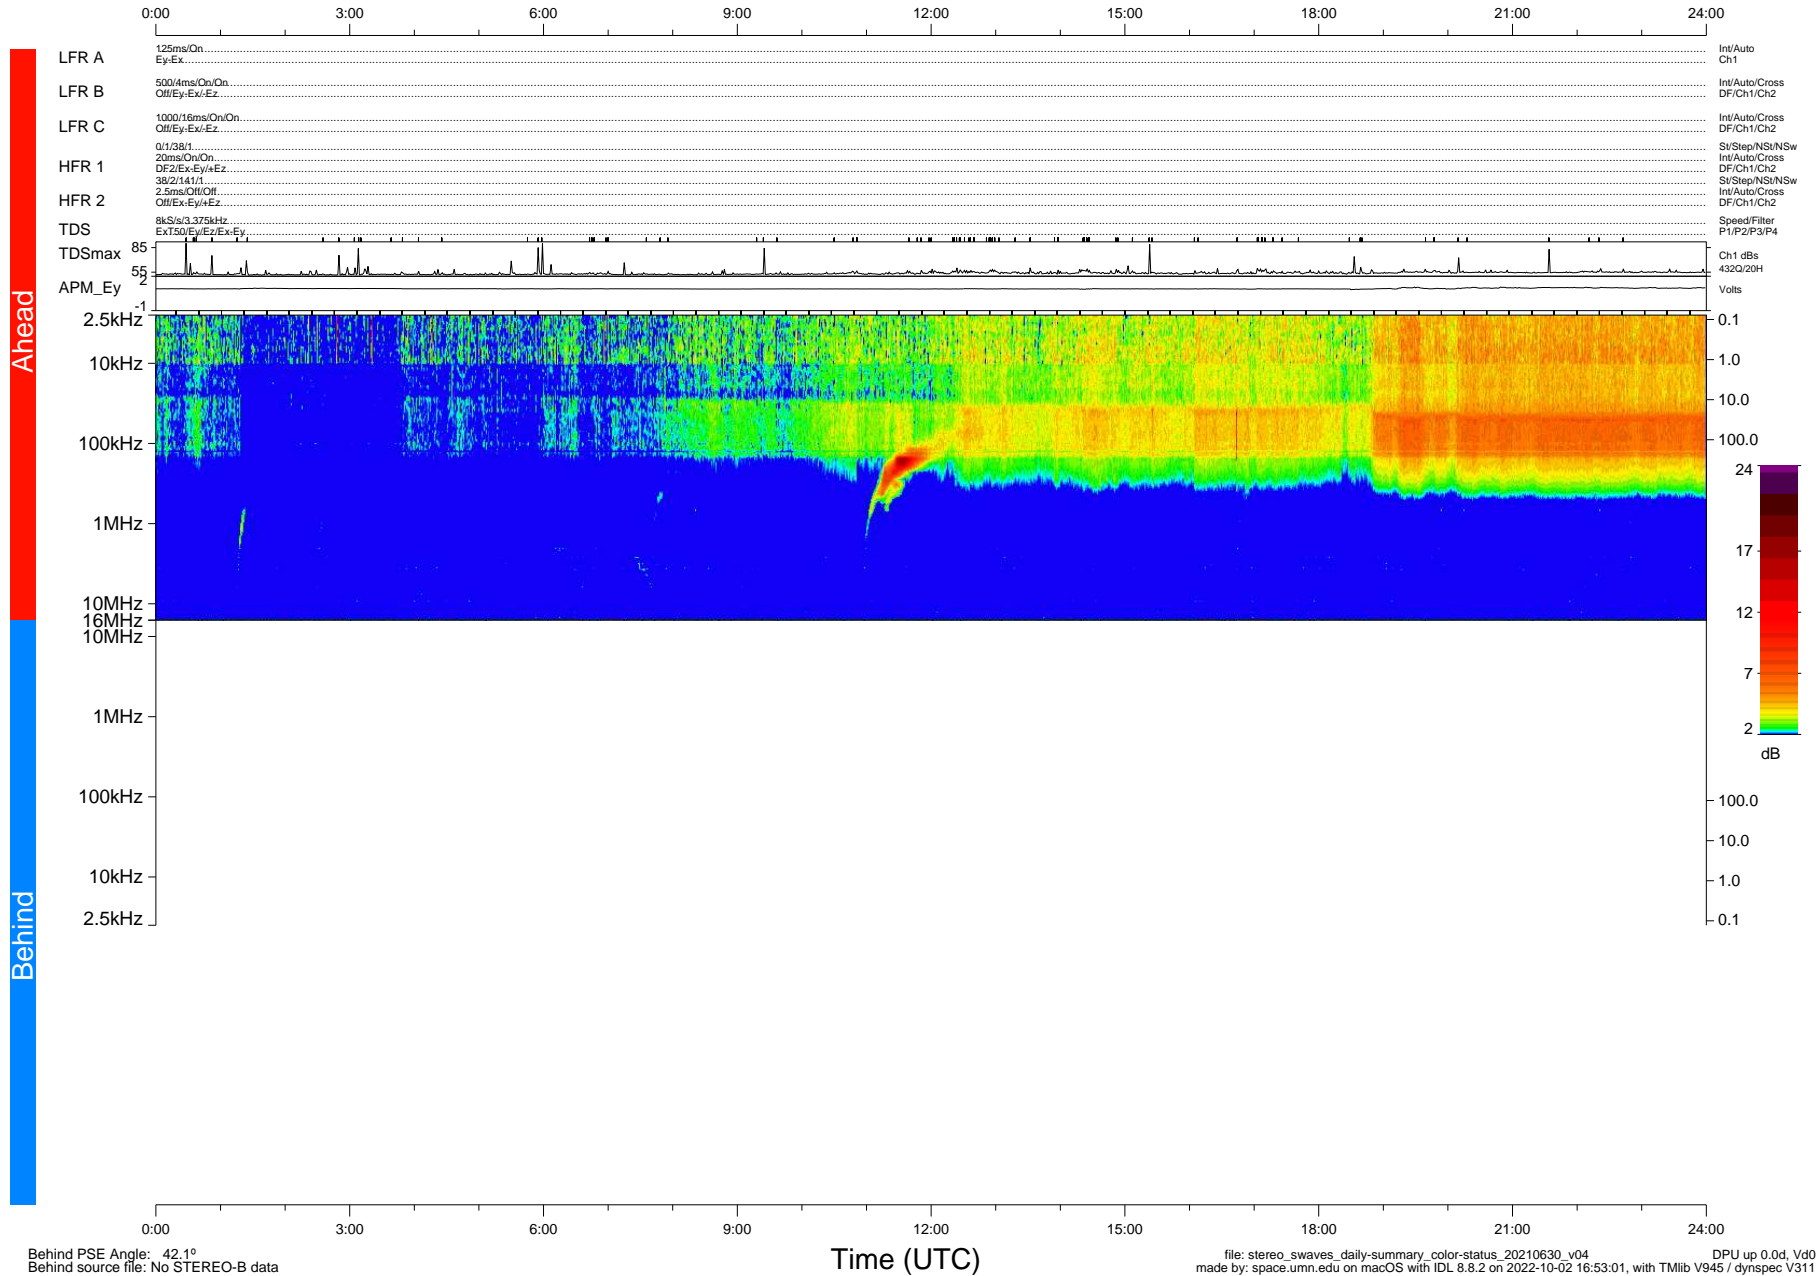

STEREO/WAVES Daily Summary - 30-Jun-2021 (DOY 181)

Ahead source file: swaves_ahead_2021_181_1_05.fin (Recovery: 100.0% HK, 115% Pkts)
 Ahead PSE Angle: -47.6°

DPU up 2184.9d, V412d40

Behind PSE Angle: 42.1°
 Behind source file: No STEREO-B data

file: stereo_swaves_daily-summary_color-status_20210630_v04
 made by: space.umn.edu on macOS with IDL 8.8.2 on 2022-10-02 16:53:01, with Tlib V945 / dynspec V311
 DPU up 0.0d, Vd0