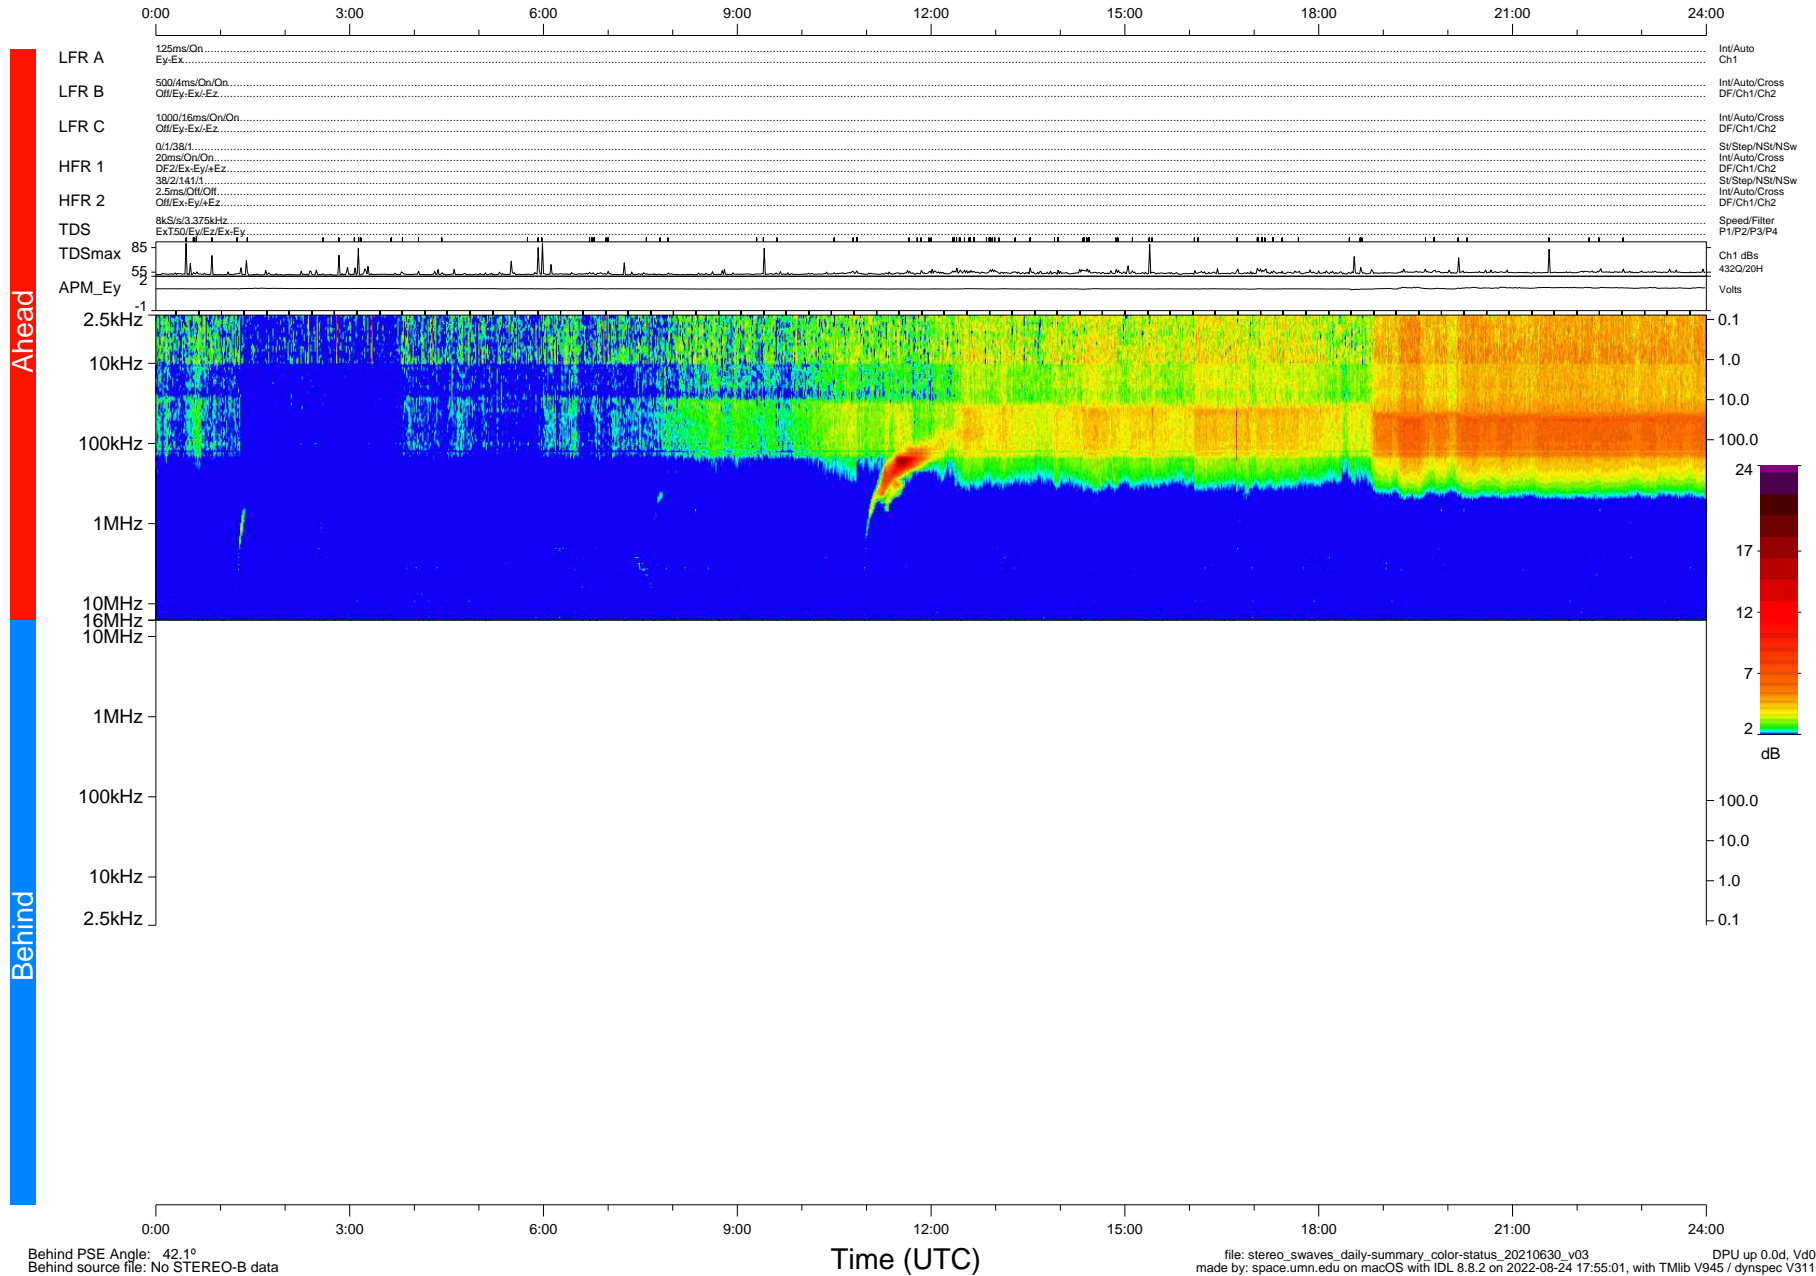

STEREO/WAVES Daily Summary - 30-Jun-2021 (DOY 181)

Ahead source file: swaves_ahead_2021_181_1_05.fin (Recovery: 100.0% HK, 115% Pkts)
 Ahead PSE Angle: -47.6°

DPU up 2184.9d, V412d40

Behind PSE Angle: 42.1°
 Behind source file: No STEREO-B data

file: stereo_swaves_daily-summary_color-status_20210630_v03
 made by: space.umn.edu on macOS with IDL 8.8.2 on 2022-08-24 17:55:01, with Tlib V945 / dynspec V311
 DPU up 0.0d, Vd0